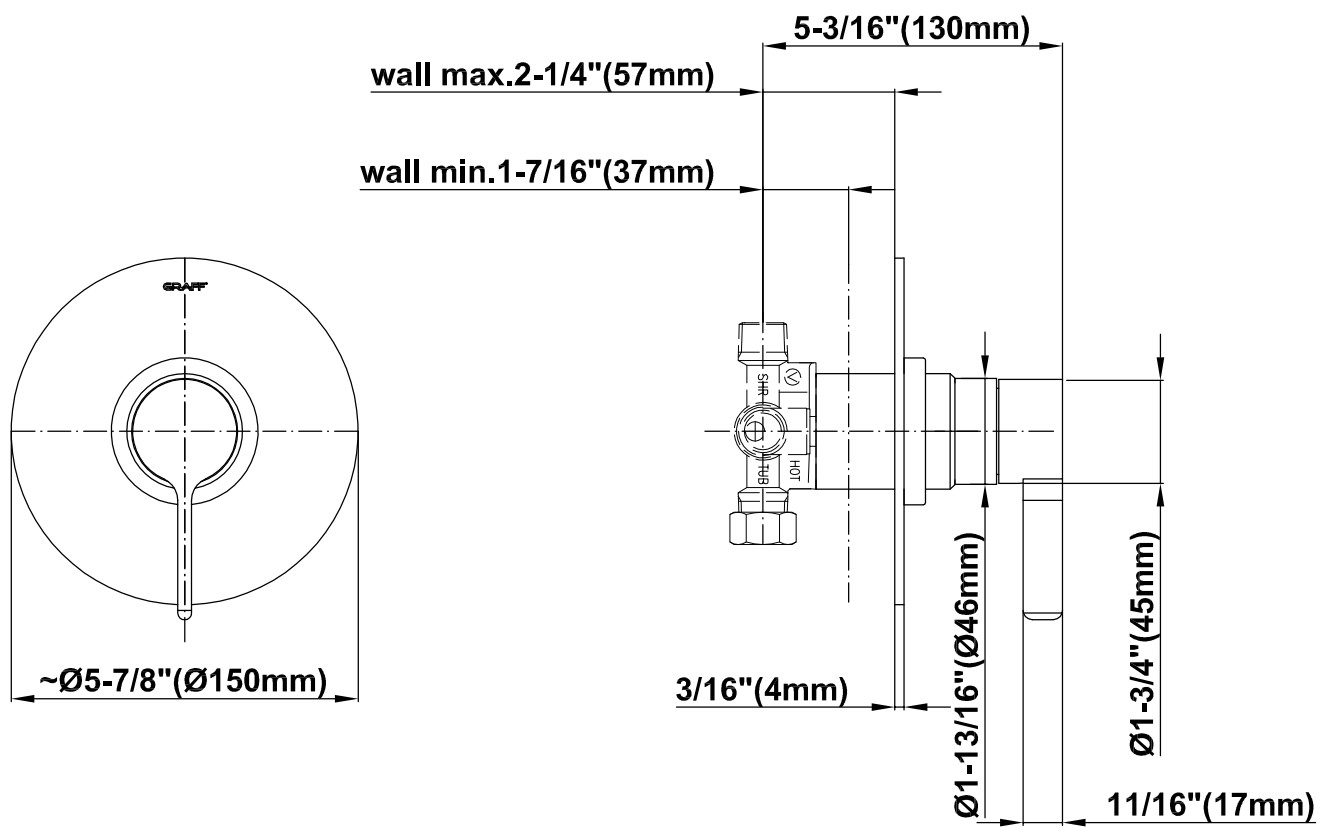

G-7276-LM46S