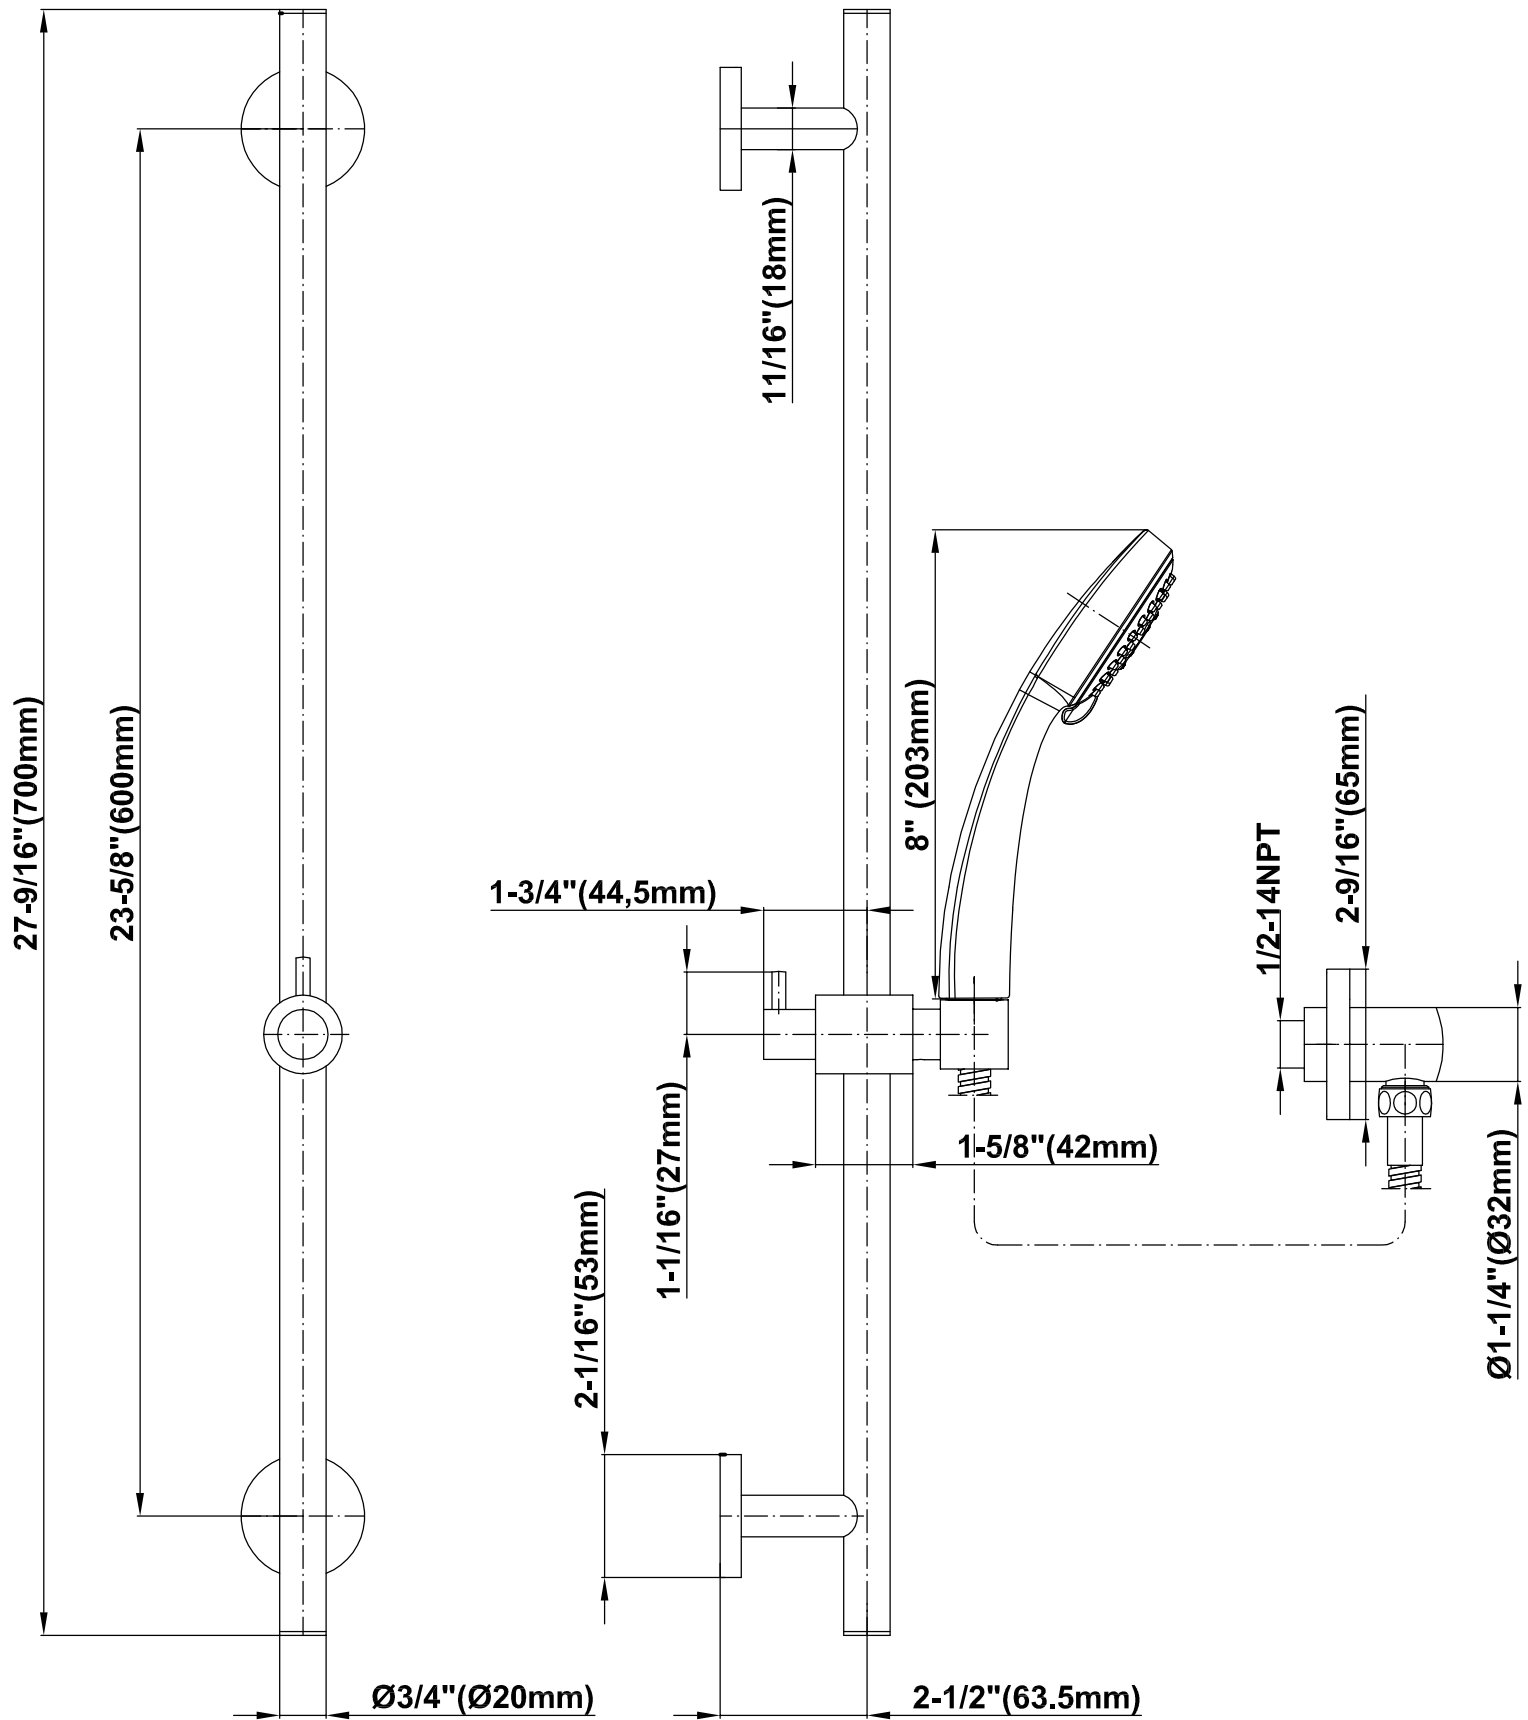

SHOWER  
Contemporary Pressure Balancing  
Shower w/ Handshower  
**G-7276-LM46S**

---

**GRAFF®**

**Information**

- 1/2" Pressure Balancing Valve
- Includes Multi-function Handshower w/24" wall-mounted slide bar and 59" hose
- Flow Rates: handshower  $\leq 1.5$  max gpm
- CALGreen

# G-7276-LM46S

SHOWER  
Concealed Pressure Balancing  
Valve Rough  
**G-7005**

---

**GRAFF**<sup>®</sup>

### Information

- Anti-scald protection
- 1/2" universal inlets/outlets with male threads
- Built-in service stops
- For use with shower only configuration
- Supplied with protective plastic guard