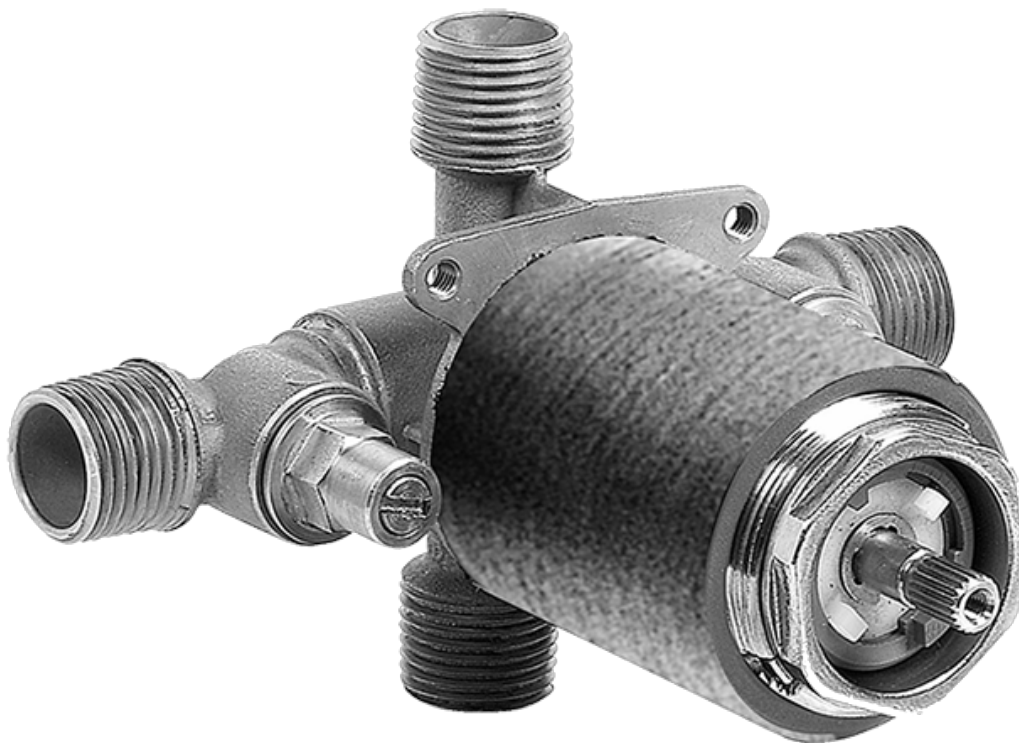

SHOWER  
Contemporary Pressure Balancing  
Shower w/ Handshower  
**G-7276-LM46S**

---

**GRAFF®**

**Information**

- 1/2" Pressure Balancing Valve
- Includes Multi-function Handshower w/24" wall-mounted slide bar and 59" hose
- Flow Rates: handshower  $\leq 1.5$  max gpm
- CALGreen

# G-7276-LM46S

SHOWER  
Concealed Pressure Balancing  
Valve Rough  
**G-7005**

---

**GRAFF**<sup>®</sup>

### Information

- Anti-scald protection
- 1/2" universal inlets/outlets with male threads
- Built-in service stops
- For use with shower only configuration
- Supplied with protective plastic guard

#### Product Features

- Anti-scald protection
- 1/2" universal inlets/outlets with male threads
- Built-in service stops
- For use with shower only configuration
- Supplied with protective plastic guard