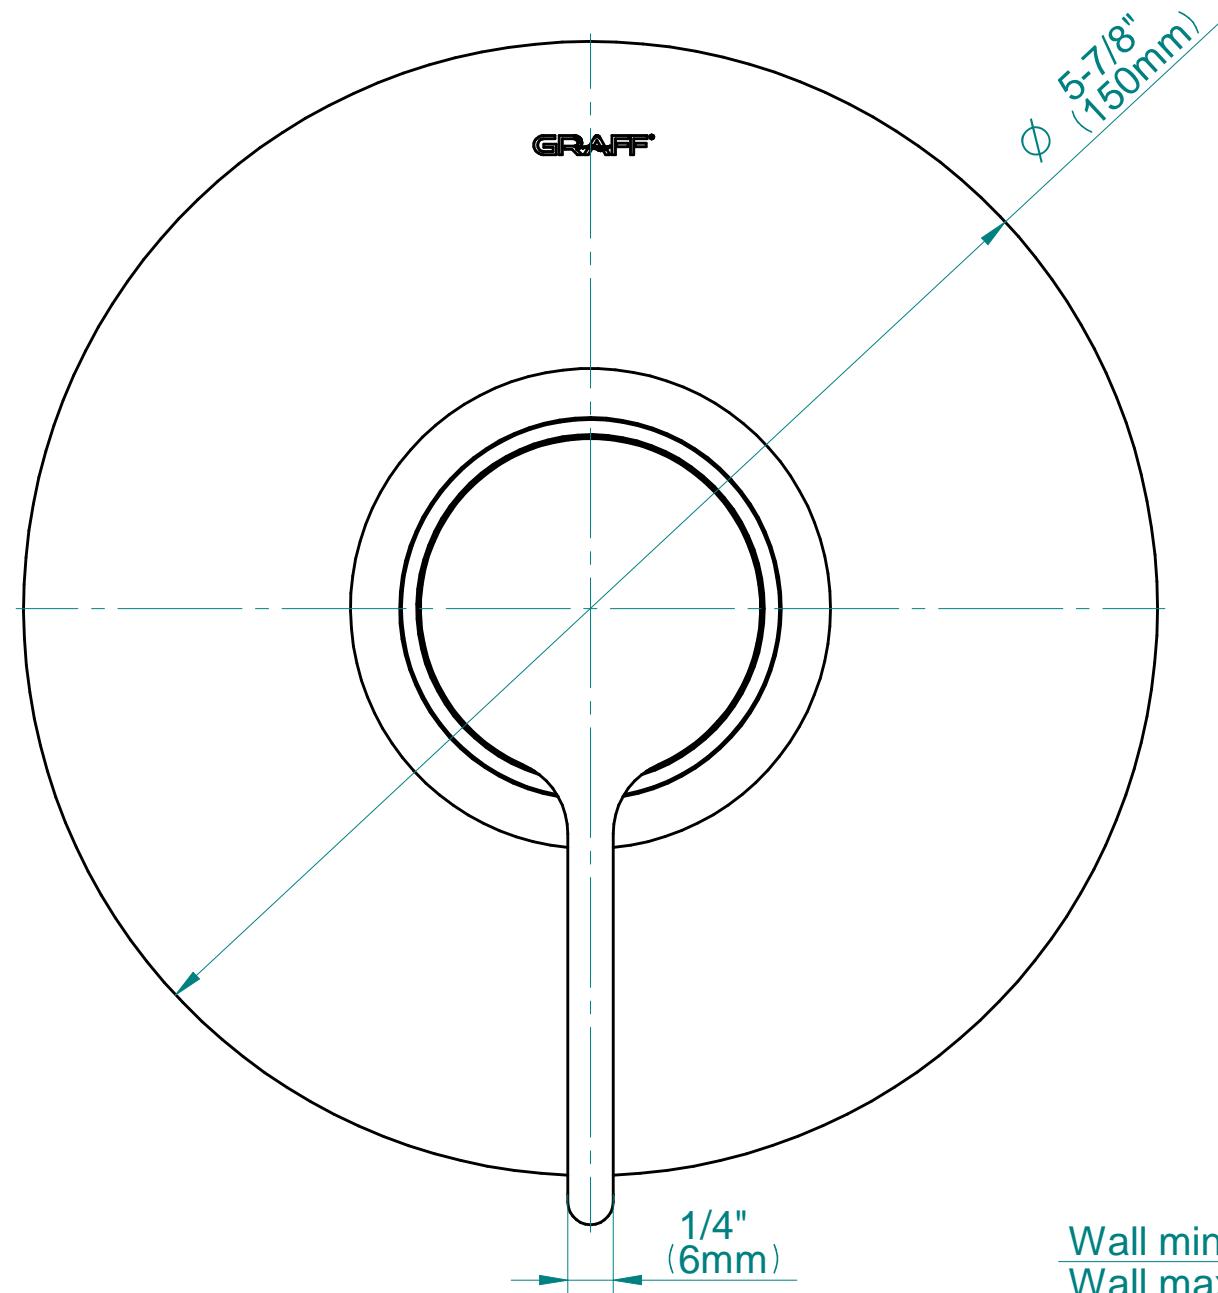

### Information

- Single metal handle and decorative trim plate
- Decorative trim plate
- Use with G-7005 Pressure Balancing Rough Valve
- ADA

## TERRA Series

Wall min 1-7/16" (37mm)  
Wall max 2-1/4" (57 mm)

SHOWER  
59" Shower Hose  
**G-8605**

**GRAFF®**

---