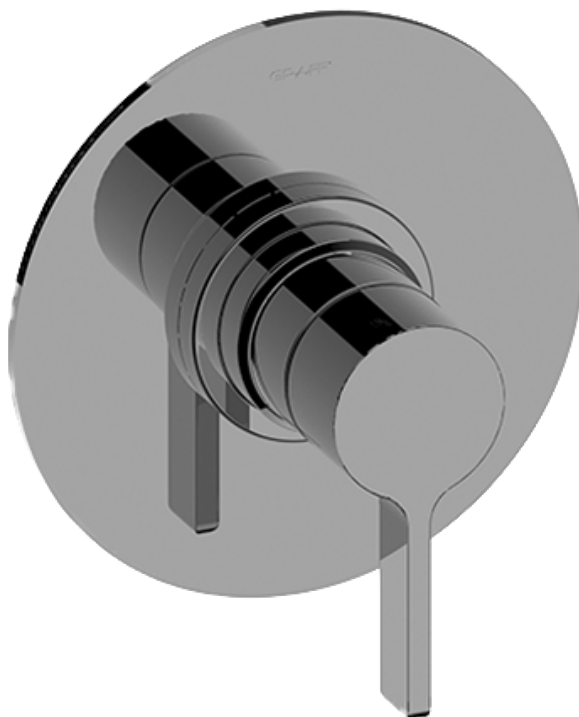

SHOWER  
Terra Pressure Balancing Valve  
Trim with Handle  
**G-7030-LM46S-T**

---

**GRAFF**<sup>®</sup>

### Information

- Single metal handle and decorative trim plate
- Decorative trim plate
- Use with G-7005 Pressure Balancing Rough Valve
- ADA