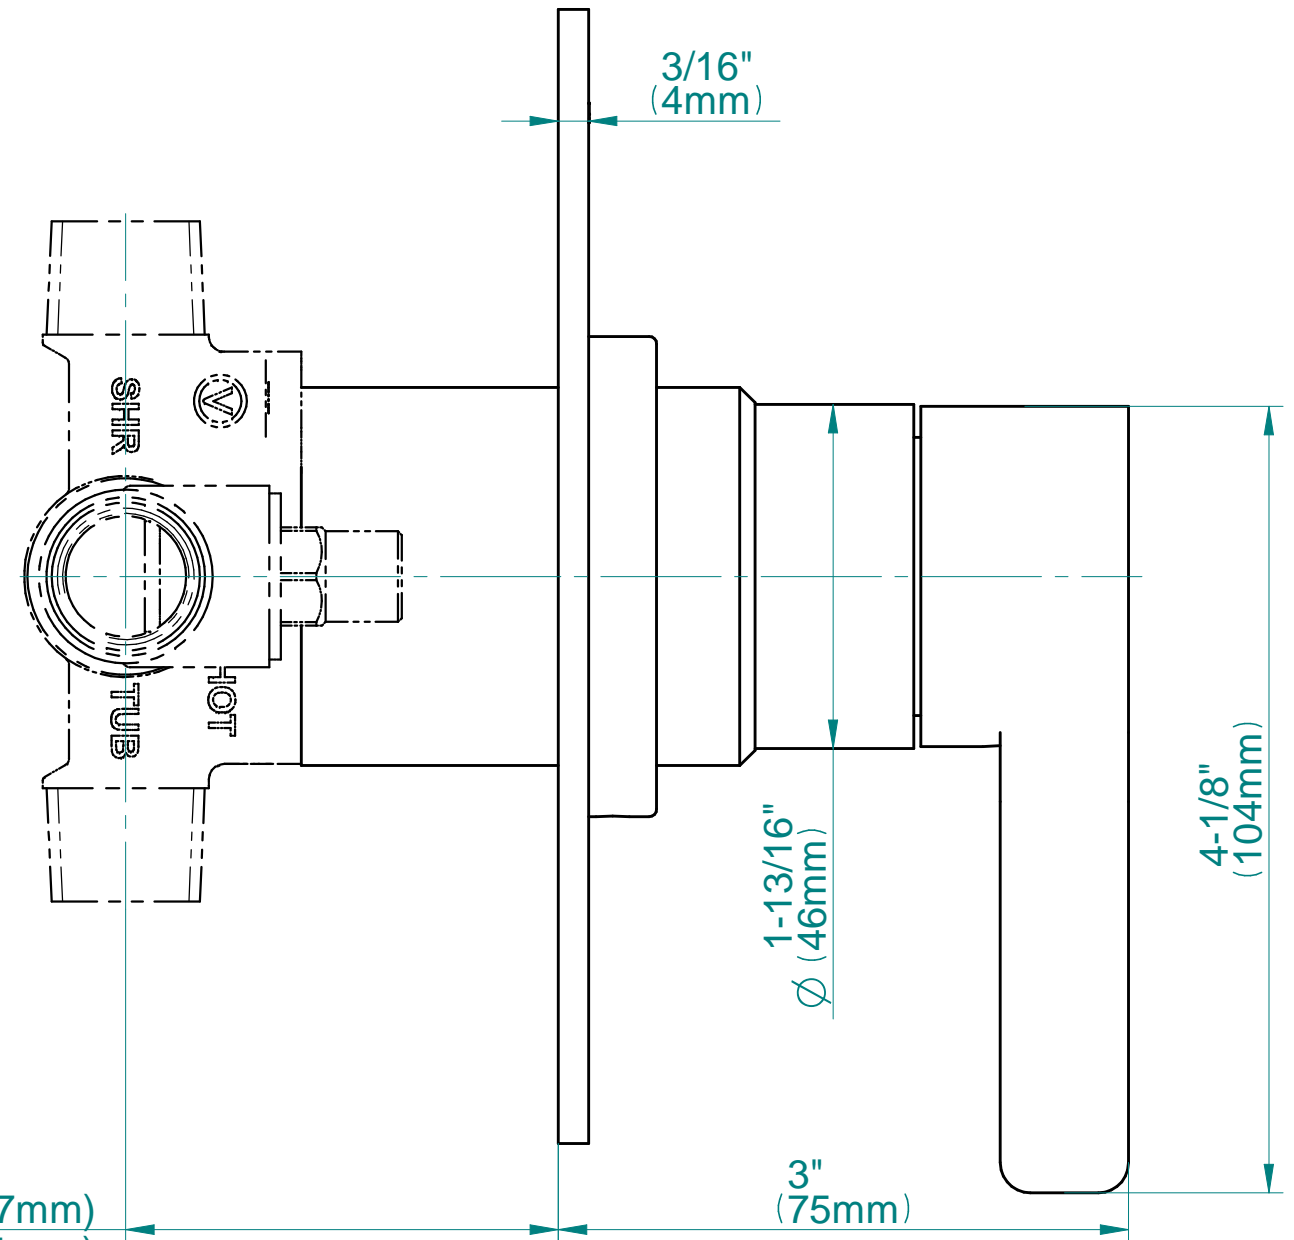

### Information

- Single metal handle and decorative trim plate
- Decorative trim plate
- Use with G-7005 Pressure Balancing Rough Valve
- ADA

## TERRA Series

Wall min 1-7/16" (37mm)  
Wall max 2-1/4" (57 mm)

SHOWER  
59" Shower Hose  
**G-8605**

**GRAFF®**

---