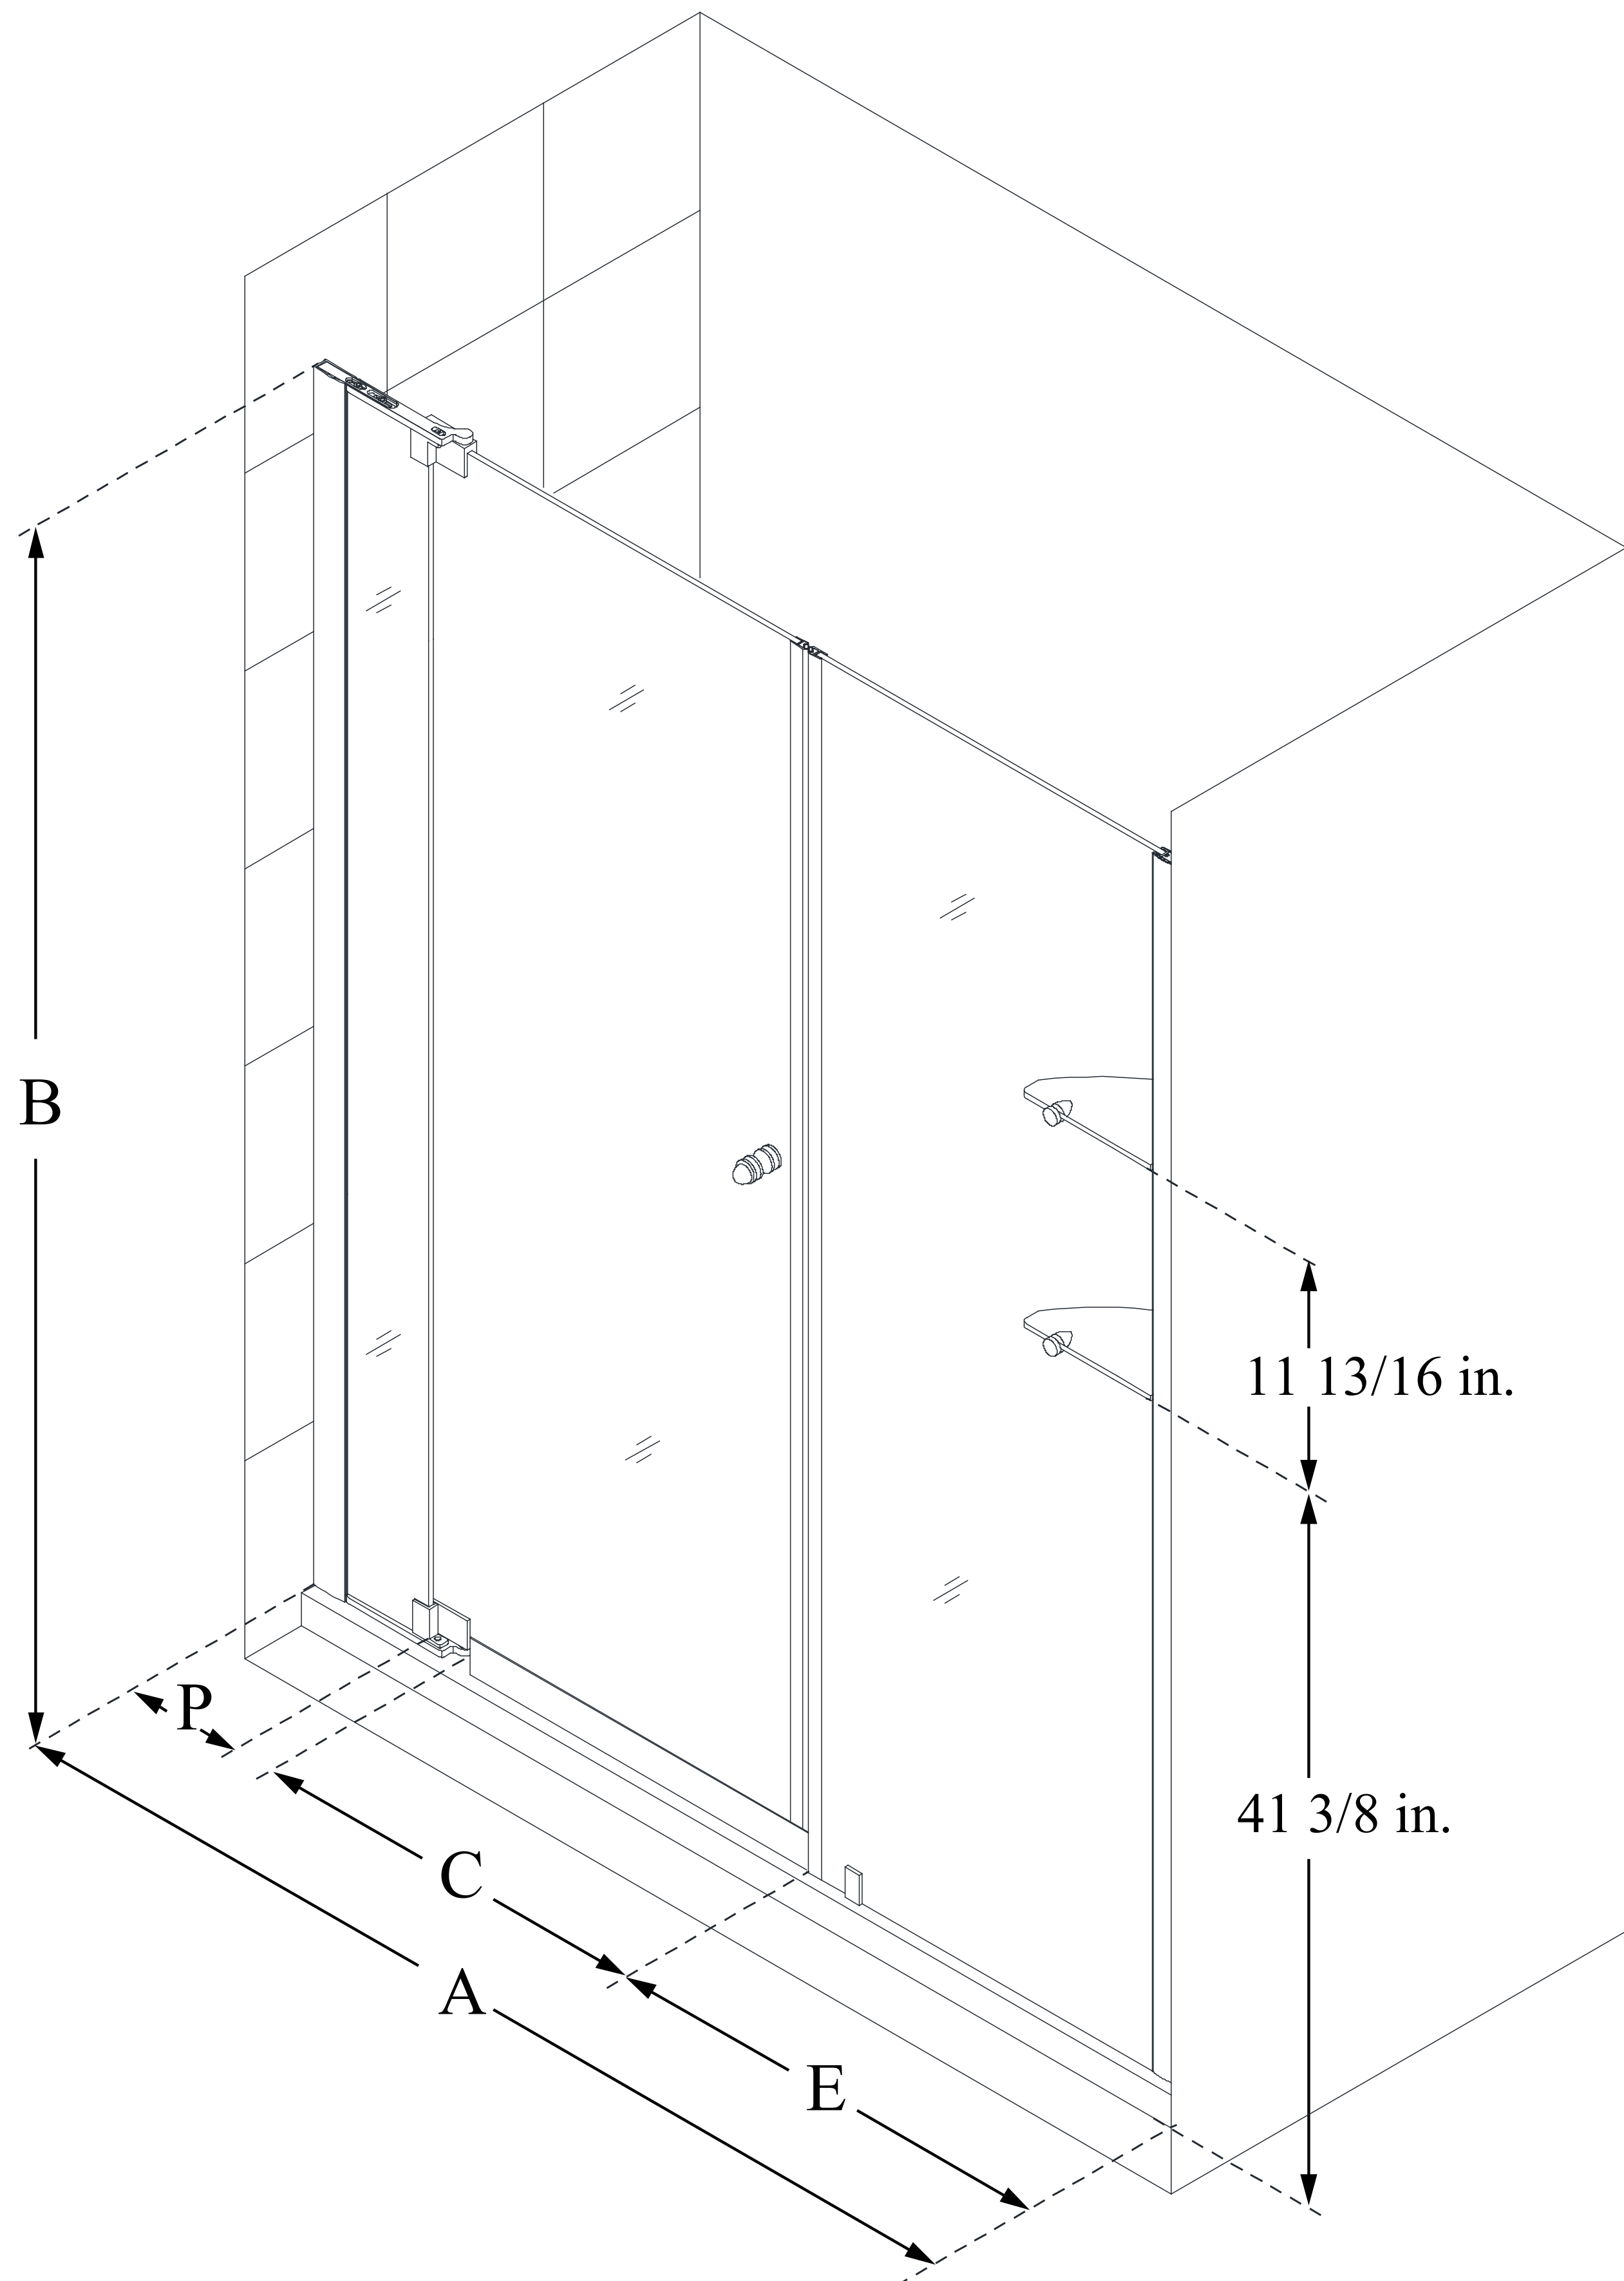

SHDR-4256728

ALLURE

DreamLine Allure 56-57 in. W x 73 in. H Frameless Pivot Shower Door

PIVOT DOOR

CONFIGURATION DIMENSIONS:

A: 56 - 57 in.

MODEL WIDTH

B: 73 in.

MODEL HEIGHT

C: 18 3/4 - 24 3/4 in.

ACCESS WIDTH

D: 26 1/4 in.

DOOR WIDTH

E: 24 in.

INLINE PANEL WIDTH

P: 7 5/8 in.

PIVOT PANEL WIDTH

DreamLine reserves the right to update or modify the hardware or materials pictured without prior notice for the purpose of product improvement and customer satisfaction.