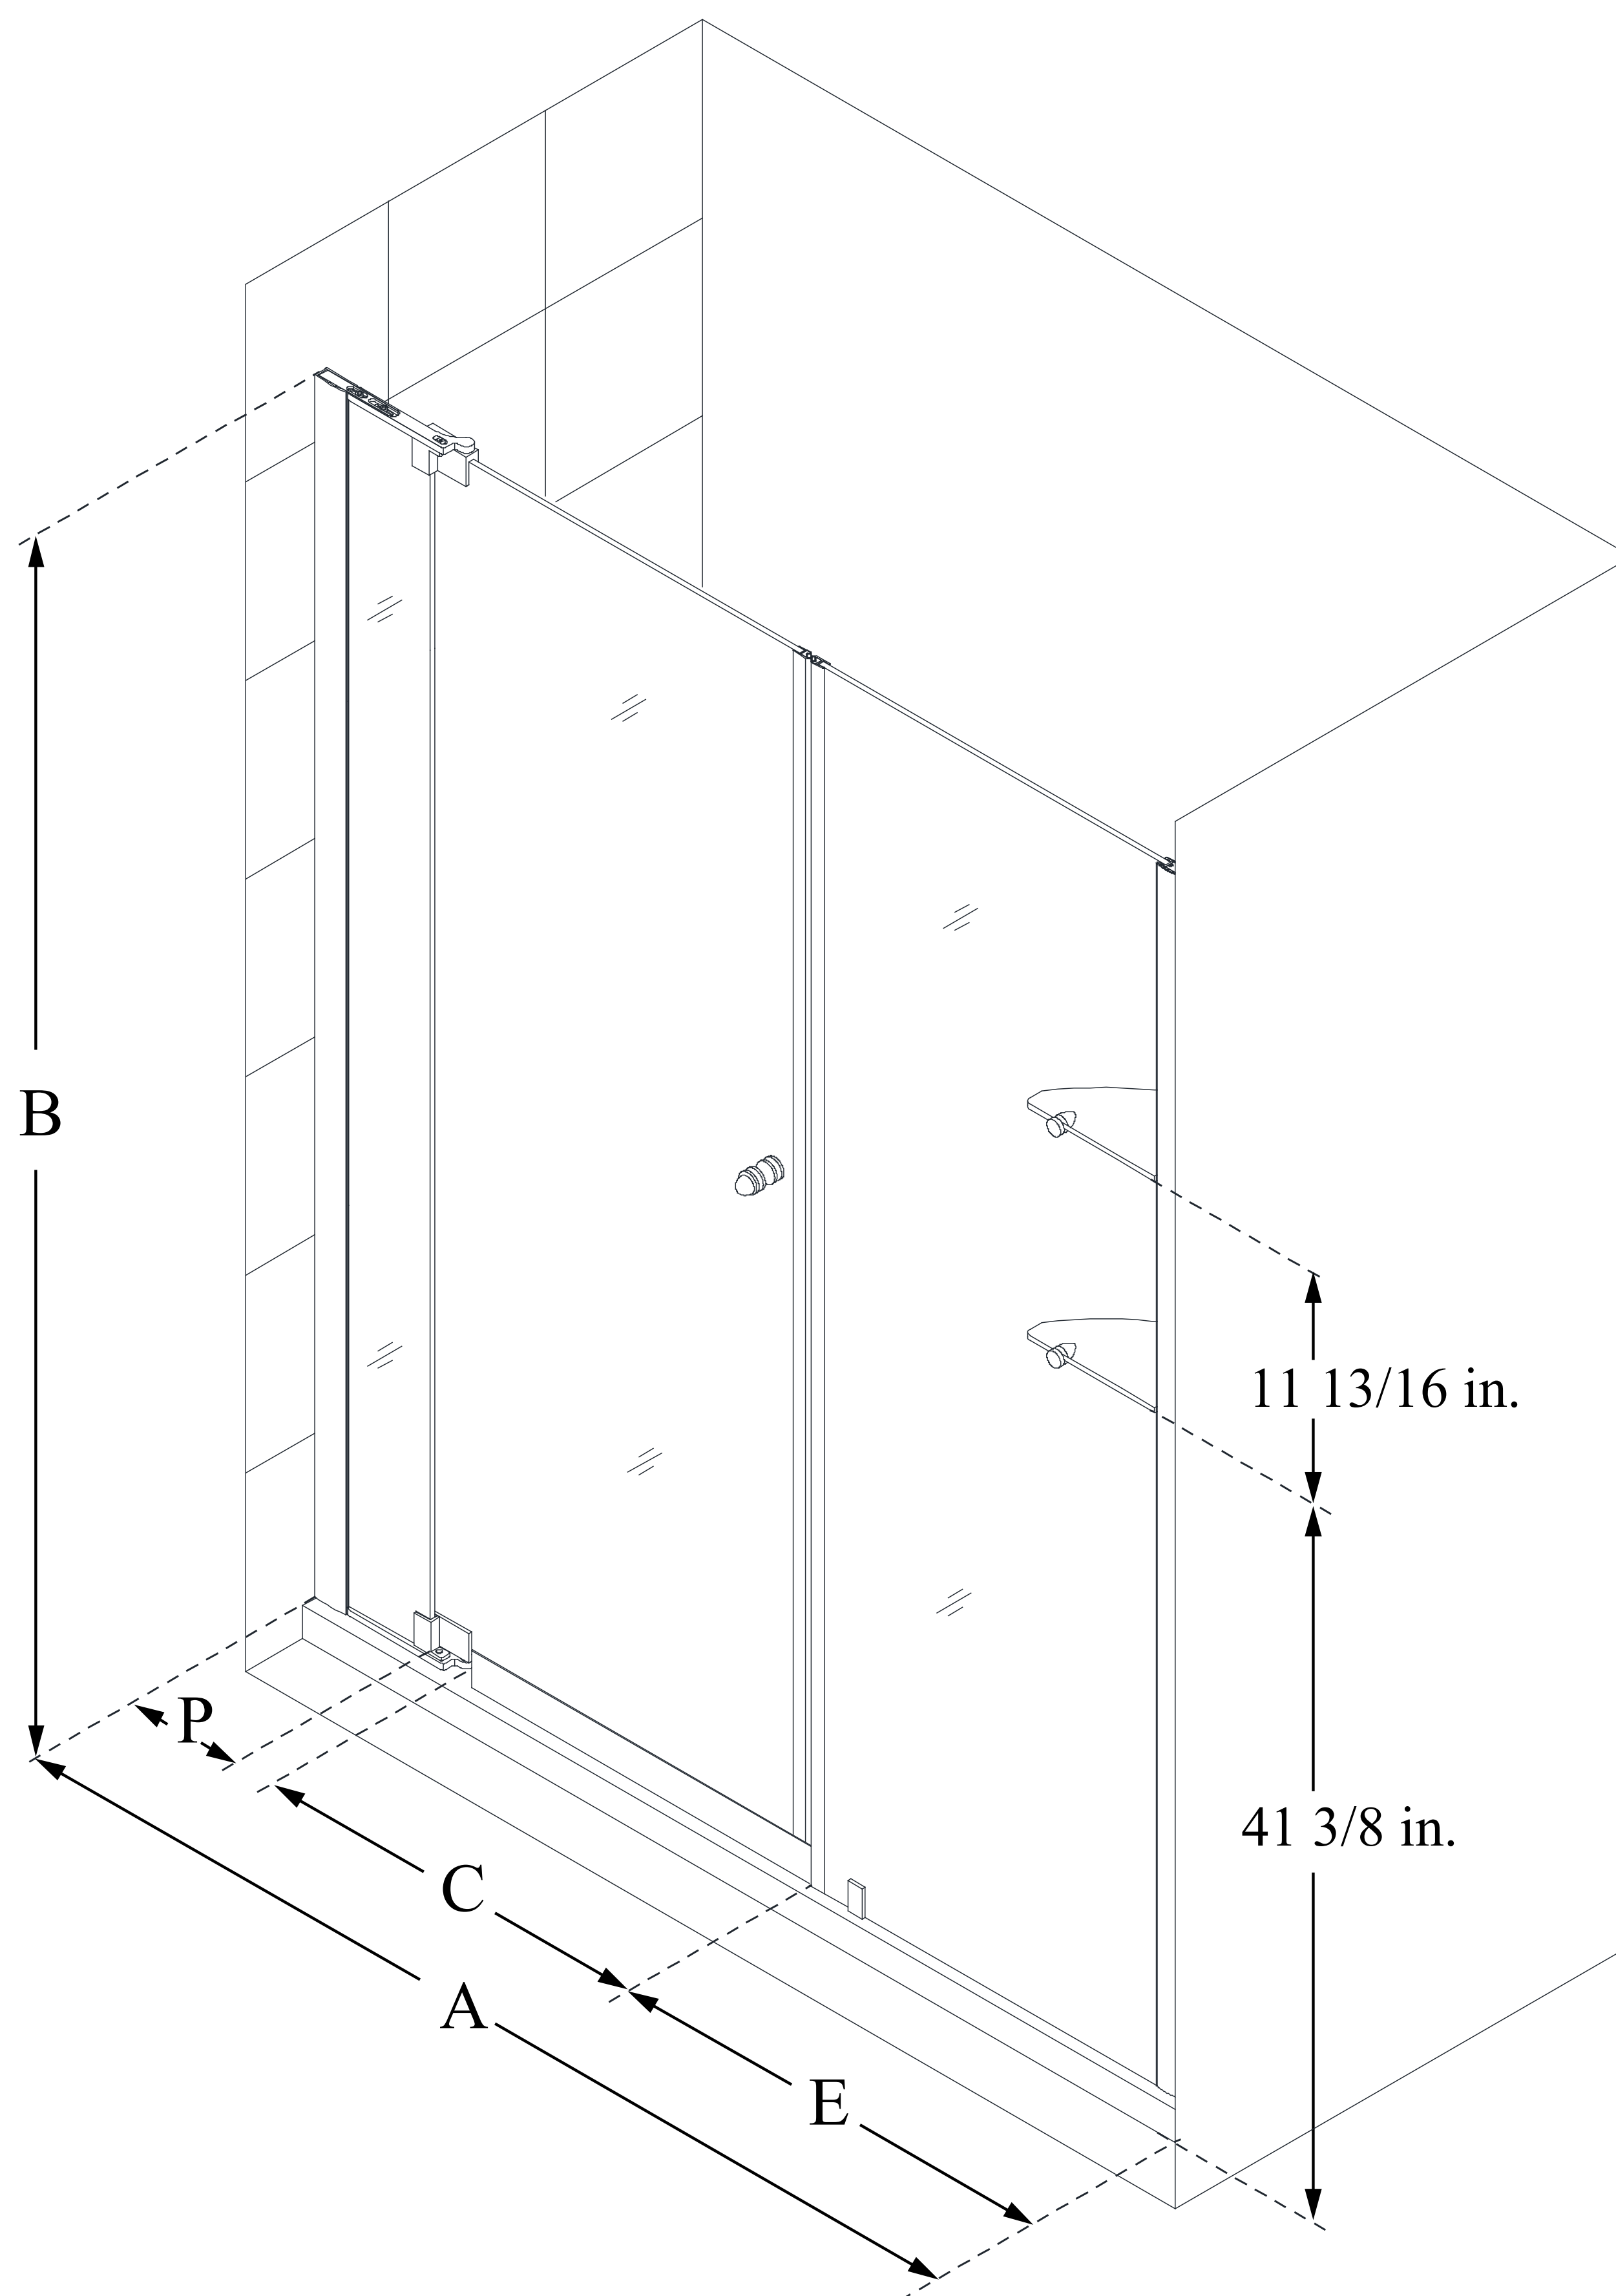

SHDR-4255728

ALLURE

DreamLine Allure 55-56 in. W x 73 in. H Frameless Pivot Shower Door

PIVOT DOOR

CONFIGURATION DIMENSIONS:

A: 55 - 56 in.

MODEL WIDTH

B: 73 in.

MODEL HEIGHT

C: 18 3/4 - 24 3/4 in.

ACCESS WIDTH

D: 26 1/4 in.

DOOR WIDTH

E: 24 in.

INLINE PANEL WIDTH

P: 7 5/8 in.

PIVOT PANEL WIDTH

DreamLine reserves the right to update or modify the hardware or materials pictured without prior notice for the purpose of product improvement and customer satisfaction.