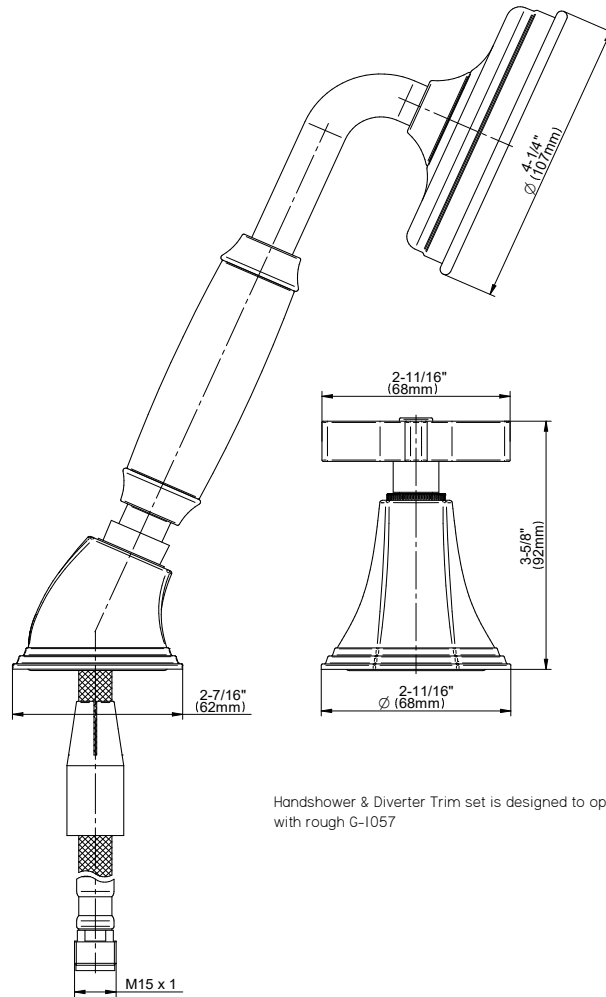

G-6855-C15B

Finezza UNO Collection

Deck-Mounted Handshower & Diverter Set

Product Features

- Matches G-6850-C15B Roman tub set
- Handshower hose included

Warranty

- Limited lifetime warranty

For complete warranty information go to: www.graff-faucets.com/en/info/faqs

Available Finishes

- Polished Chrome
G-6855-C15B-PC
- Brushed Nickel
G-6855-C15B-BNi
- Polished Nickel
G-6855-C15B-PN
- Olive Bronze™
G-6855-C15B-OB

Handshower & Diverter Trim set is designed to operate with rough G-1057