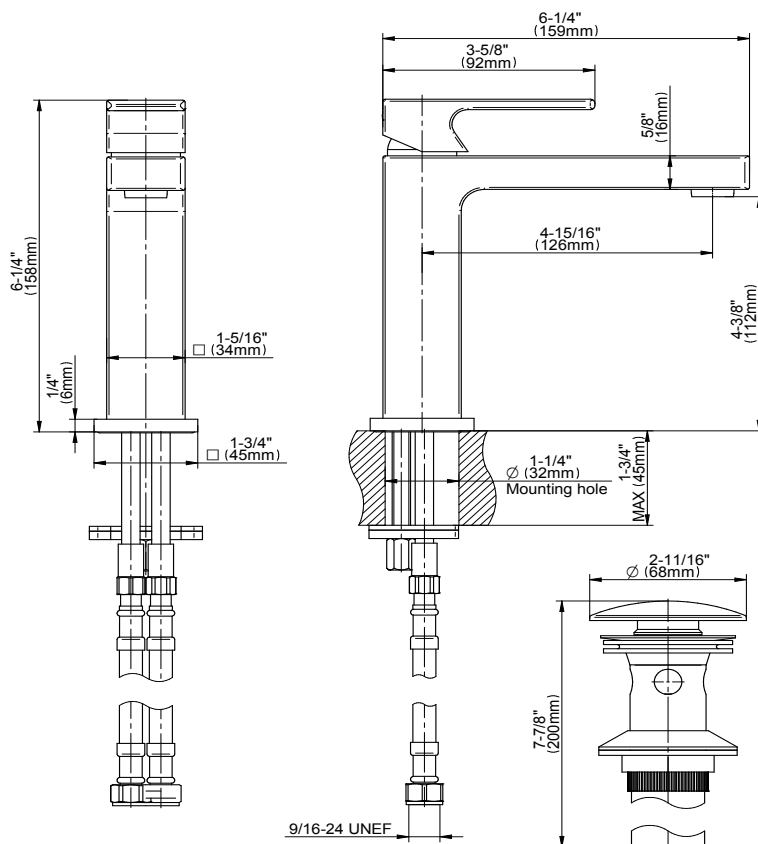

G-11201-LM55
Incanto Collection
Lavatory Faucet

Product Features

- Single-hole installation
- Aerated flow rate ≤ 1.2 max gpm
- Swivel aerator
- 1-11/32" hole cutout
- Includes Push-Top Umbrella Pop-Up Drain with Overflow

The measurements shown are for reference only. Products and specifications shown are subject to change without notice. Revised 12/2017.

www.graff-designs.com | phone: 800-954-4723