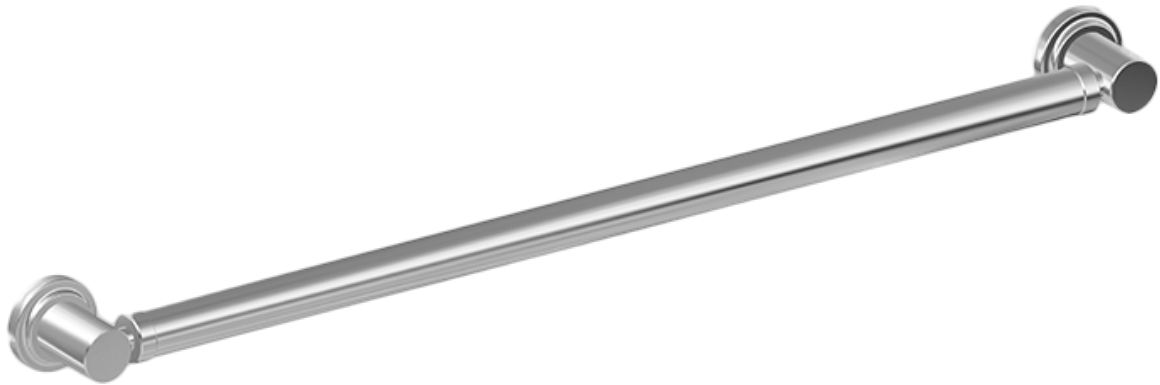

BATHROOM
32" Transitional Grab Bar
G-9232

Information

- 32" center to center
- 1-1/2" distance from wall to bar
- 1-1/4" diameter
- Solid brass construction
- Mounting hardware included
- ADA compliant when installed properly
- Style options complement Camden collection
- Available Fall 2017- Call for earlier availability
- ADA

Finishes

Gold

Brushed Gold

Brushed
Nickel

Olive Bronze

Polished
Chrome

Polished
Nickel

Unfinished
Brass