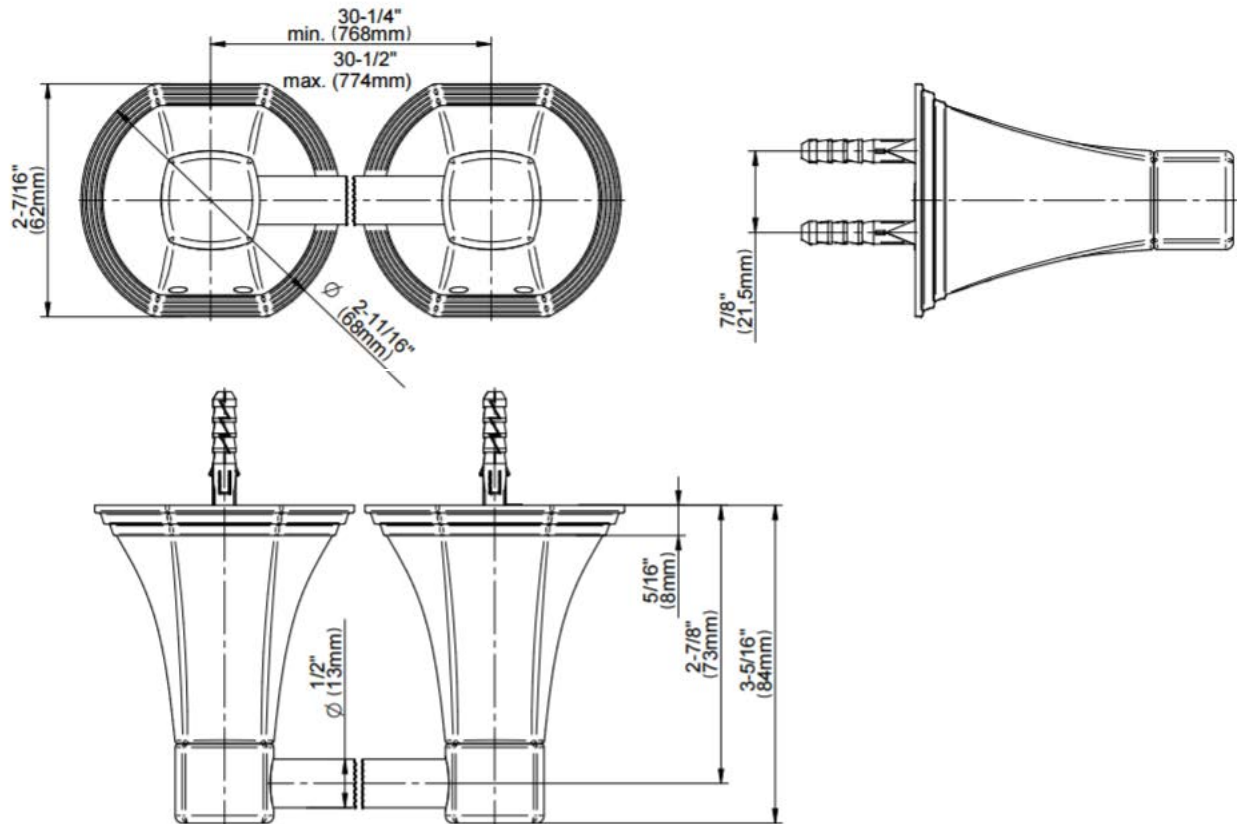

The measurements shown are for reference only. Products and specification shown are subject to change without notice. Revised 04/2017

www.graff-faucets.com | phone: 800-954-4723