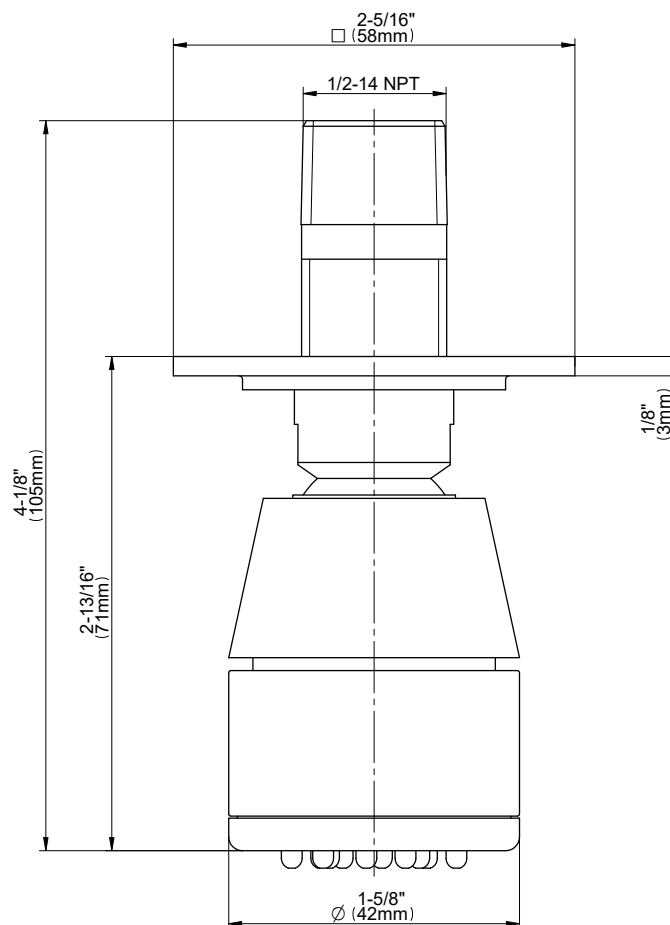

The measurements shown are for reference only. Products and specifications shown are subject to change without notice. Revised 05/2017

www.graff-faucets.com | phone: 800-954-4723