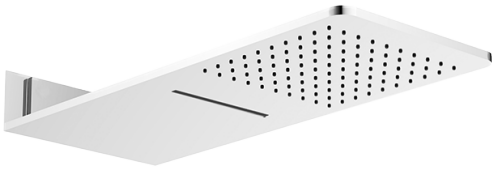

SHOWER
Aqua-Sense Dual Function Water
Feature
G-8226

GRAFF®

Information

- Stainless Steel
- Wall-mounted installation
- Rainfall and cascade functions
- Functions may be used separately or simultaneously
- Rainfall flow rate ≤ 1.8 max gpm
- Cascade flow rate ≤ 1.8 max gpm
- 100 no-clog, easy-clean rubber water nozzles
- CALGreen

Finishes

Stainless
Brushed

Stainless
Polished

G-8226

Aqua-Sense Collection
Dual-Function Water Feature

Product Features

- Stainless steel
- Wall-mounted installation
- Rainfall and cascade functions
- Functions may be used separately or simultaneously
- Rainfall flow rate ≤ 1.8 max gpm
- Cascade flow rate ≤ 1.8 max gpm
- 100 no-clog, easy-clean rubber water nozzles