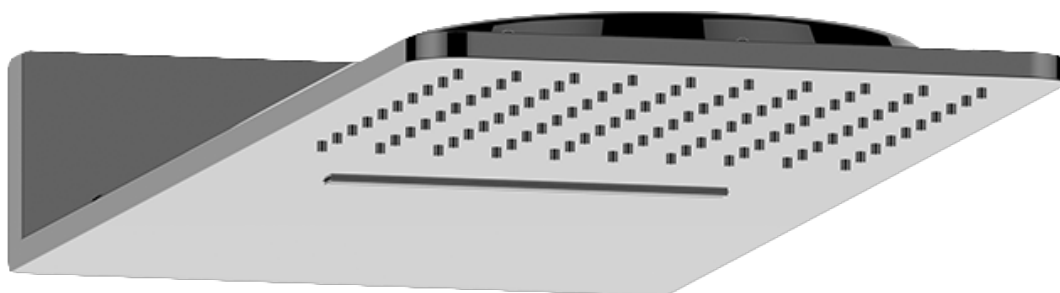

SHOWER
Aqua-Sense Dual Function Water
Feature
G-8226

GRAFF®

Information

- Stainless Steel
- Wall-mounted installation
- Rainfall and cascade functions
- Functions may be used separately or simultaneously
- Rainfall flow rate ≤ 1.8 max gpm
- Cascade flow rate ≤ 1.8 max gpm
- 100 no-clog, easy-clean rubber water nozzles
- CALGreen

Finishes

Stainless
Brushed

Stainless
Polished

G-8226

Aqua-Sense Collection
Dual-Function Water Feature

Product Features

- Stainless steel
- Wall-mounted installation
- Rainfall and cascade functions
- Functions may be used separately or simultaneously
- Rainfall flow rate ≤ 1.8 max gpm
- Cascade flow rate ≤ 1.8 max gpm
- 100 no-clog, easy-clean rubber water nozzles