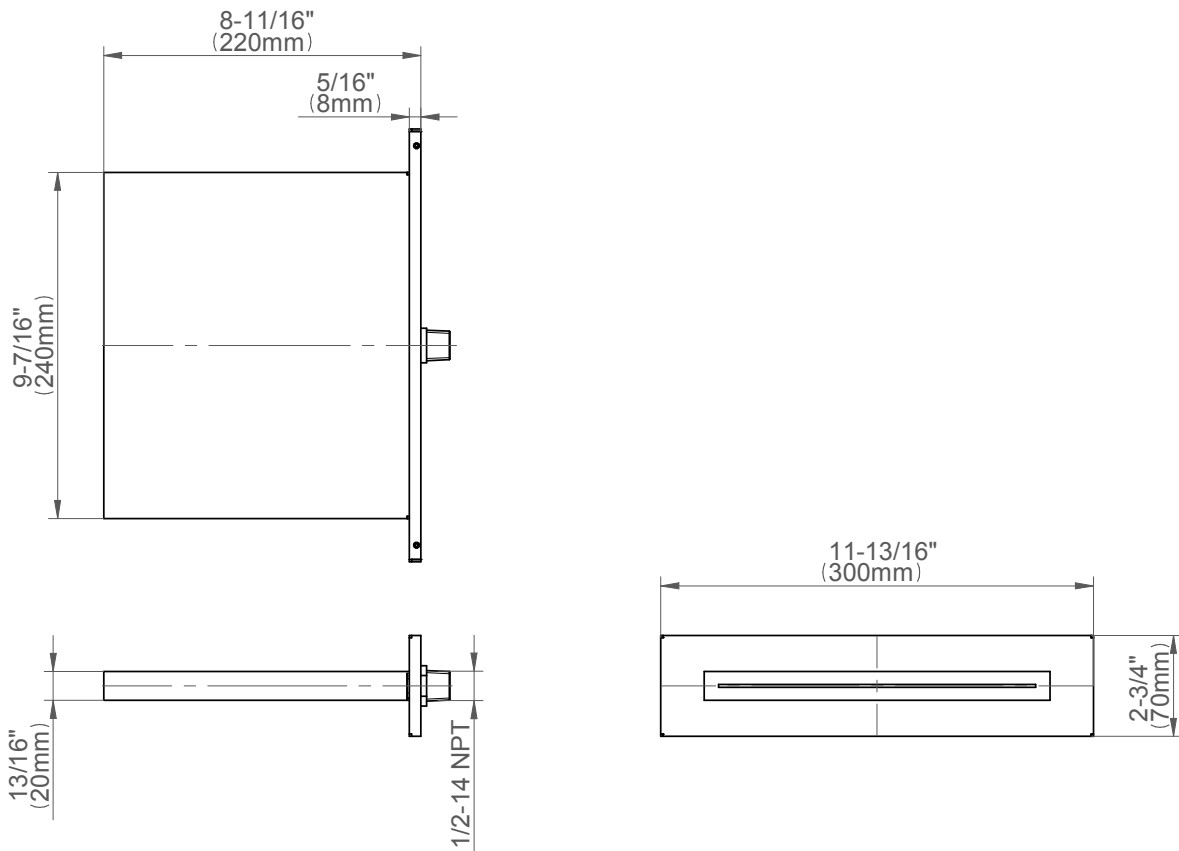

The measurements shown are for reference only. Products and specifications shown are subject to change without notice. Revised 8/2013.

www.graff-faucets.com | phone: 800-954-4723