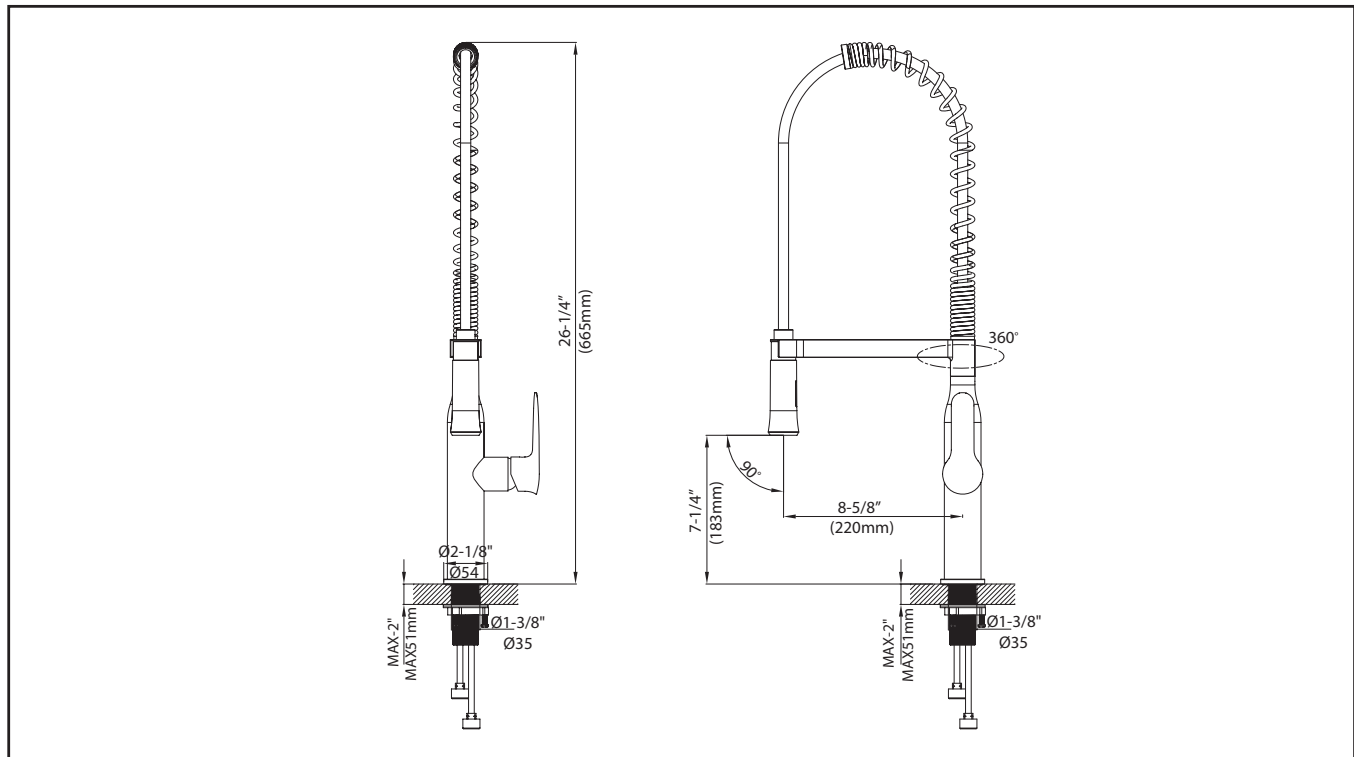

Swivel: 360
Design: Double Coil

Sprayhead

Flow Rate: 1.75 gpm (6.6L/min) @ 60 psi
Aerator: Neoperl/1.75GPM
Name: Cache Perlator Honeycomb
Function: Spray/Stream
Nozzles: Easy Clean Rubber Nozzles
Docking: Magnet

Cartridge

Brand: Kerox
Size: 35mm
Style: Lever

Mounting

Holes: 1 - 3 Holes
Type: Brass Nut

Waterlines

Type : Haoyamei, 600mm
Flexible
Connections: 3/8"
Materials: Braided Stainless Steel
Included

Dimensions

Faucet Dimensions: 26 1/4" x 8 5/8" x 2 1/8"
Handle Clearance: 0

Accessories Included

Escutcheon Plate, Hex Wrench

Kraus Limited Lifetime Warranty: See website for details www.kraususa.com

1.800.775.0703 / customerservice@kraususa.com