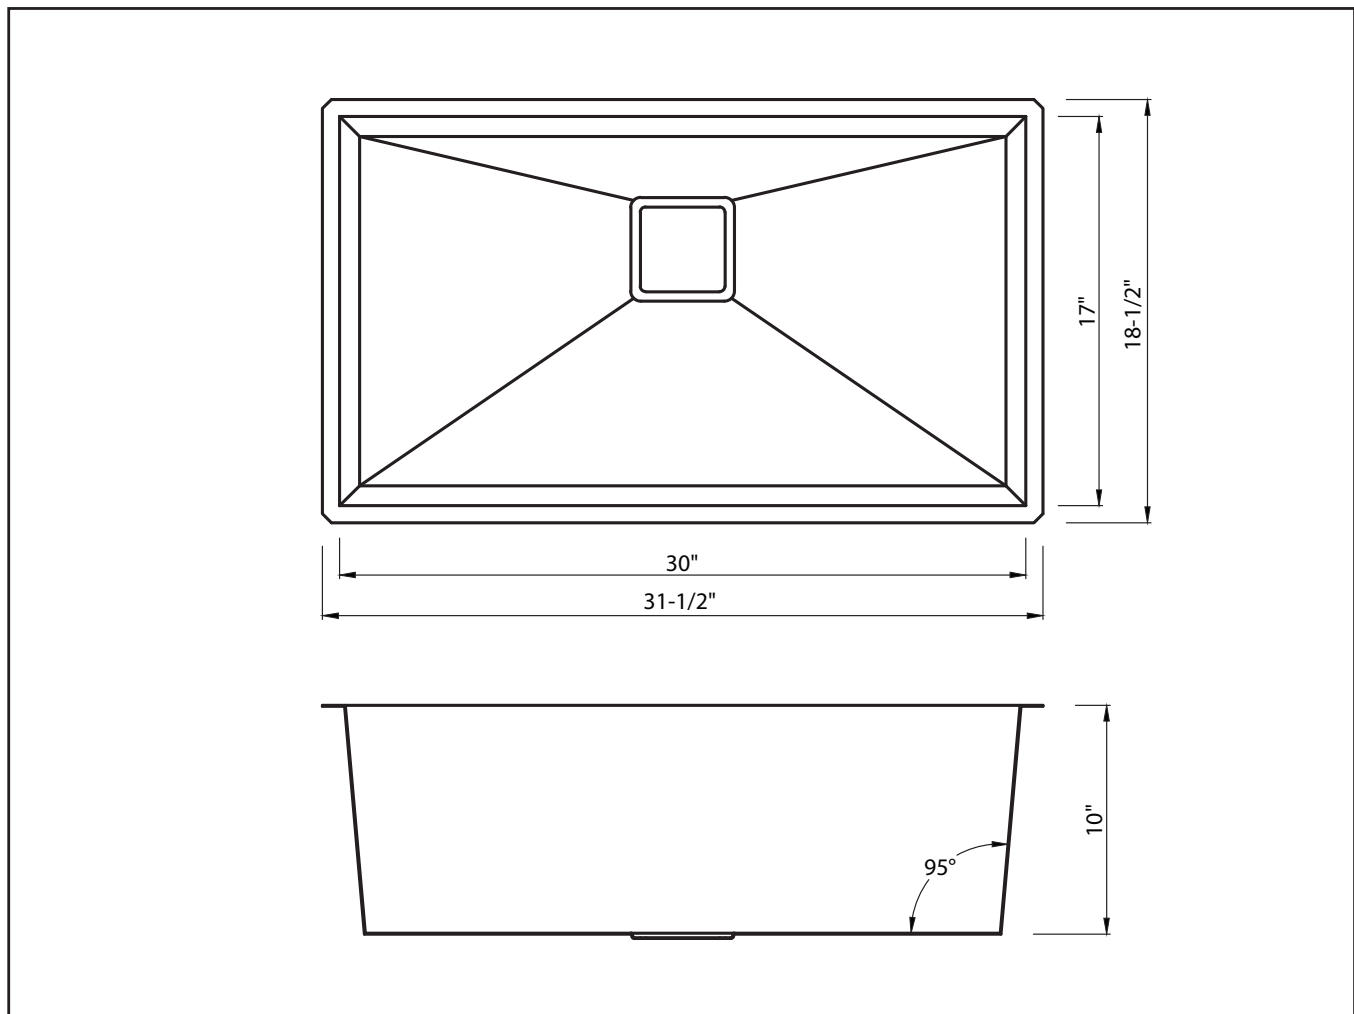

Pax™ Zero Radius Series / KHU32

Handmade Undermount Single Bowl Kitchen Sink

Satin Finish

Kräus®

SPECIFICATION SHEET

Material

16 Gauge Stainless Steel

Installation Type

Undermount

Bowl Type

Double Bowl Sink
Handmade

Technology

Noise Defend
EZ Stack

Minimum Cabinet Size

Undermount : 36"

Dimensions

Sink Dimensions: 31 1/2" x 18 1/2" x 10"

Accessories Included

KBG-H32, ST-3, Mounting Hardware, Template,
Towel

Optional Accessories

Garbage Disposal Adapter: GDA-1

Kraus Limited Lifetime Warranty: See website for details www.kraususa.com

1.800.775.0703 / customerservice@kraususa.com

Codes/Standards: Meets ASME A112.19.3/CSA B45.4

REV. August 15, 2016