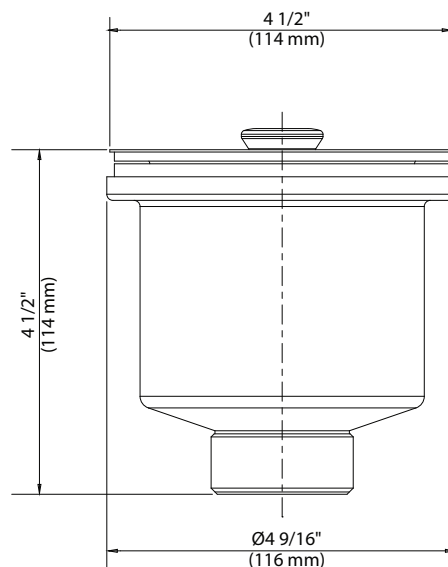

Dimensions

Faucet Dimensions: 16 1/4" x 8 3/8" x 2 1/2"
 Handle Clearance: 1 1/4"

Accessories Included

Escutcheon Plate, Weight, Hex Wrench

Kraus Limited Lifetime Warranty: See website for details www.kraususa.com

Dimensions

27 1/2" x 15 11/16" x 1 3/8"

Kraus Limited Lifetime Warranty: See website for details www.kraususa.com

1.800.775.0703 / customerservice@kraususa.com

REV. August 16, 2016

BST-1

Stainless Steel Basket Strainer

Kräus[®]

SPECIFICATION SHEET

Finish

Stainless Steel

Material

Stainless Steel

Features

- Premium Stainless Steel Construction
- Standard 3.5" or 4" Drain Opening
- Removable Basket Prevents Debris from Clogging Drain Pipe

Dimensions

4 1/2" x 4 1/2"

Kraus Limited Lifetime Warranty: See website for details www.kraususa.com

1.800.775.0703 / customerservice@kraususa.com

REV. August 18, 2016