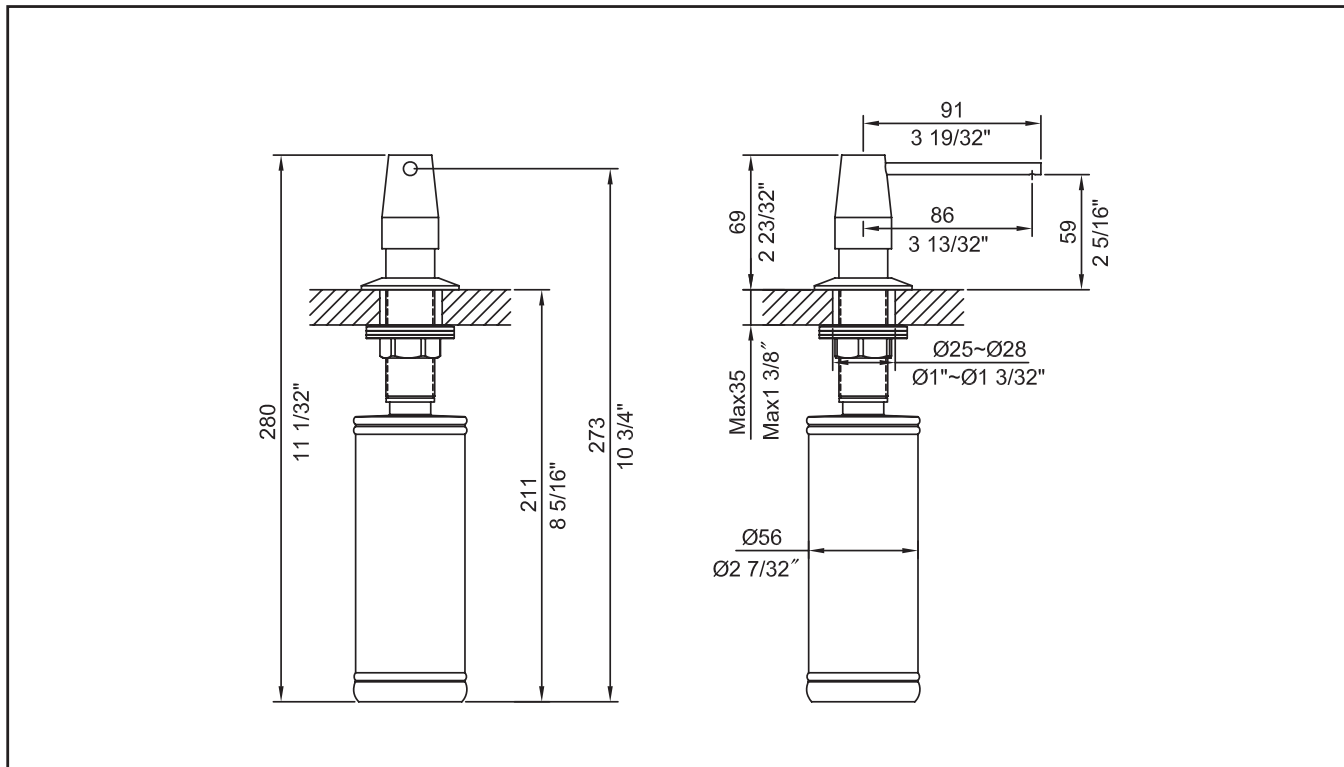

KSD-42

Soap Dispenser

Kräus®

SPECIFICATION SHEET

Finish

- Chrome
- Stainless Steel

Material

Brass

Features

- Solid Brass Construction
- Self-Priming Pump
- Refillable from Above
- Holds up to 12 oz. of Liquid
- Pump: 2-23/32"
- Spout: 3-19/32"

Kraus Limited Lifetime Warranty: See website for details www.kraususa.com

1.800.775.0703 / customerservice@kraususa.com

REV. August 18, 2016