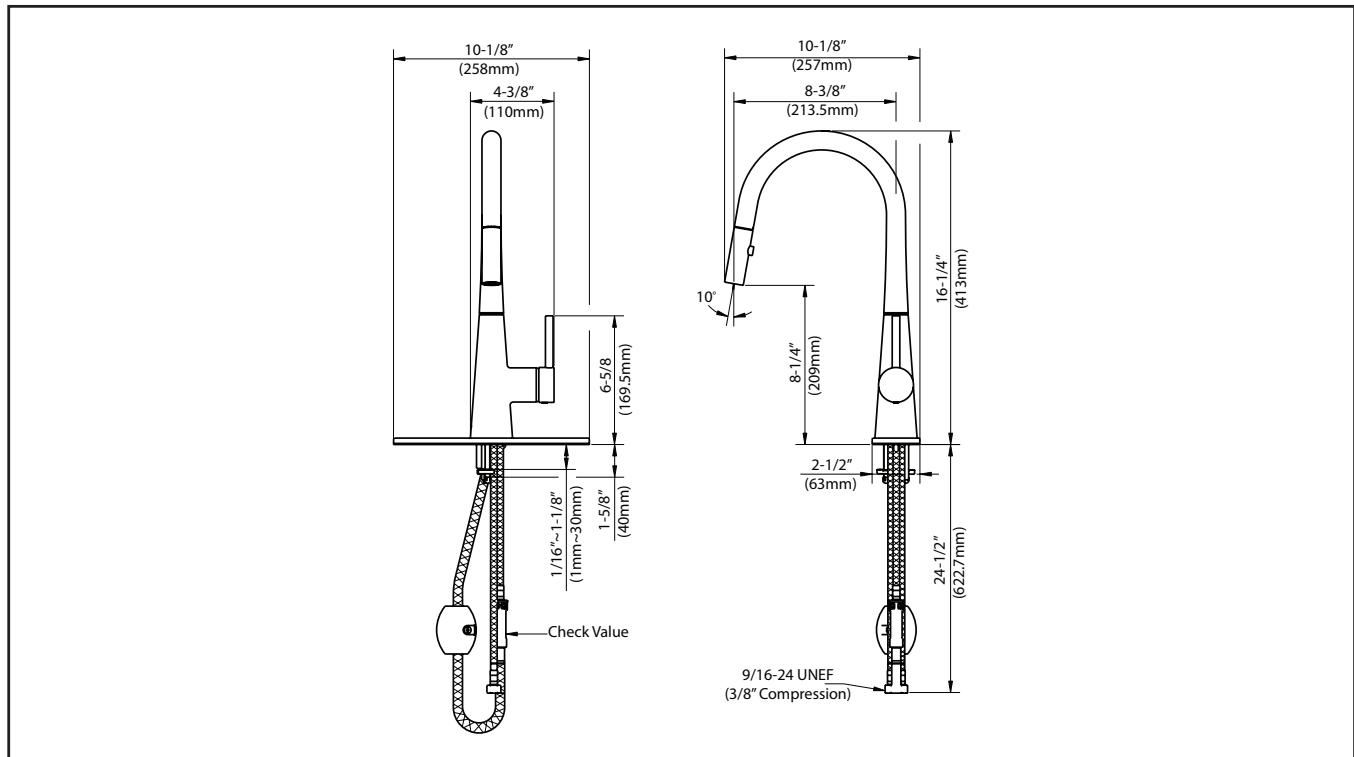

Cartridge

Brand: Kerox
 Size: 35mm
 Style: Lever

Mounting

Holes: 1 - 3 Holes
 Type: Quick Dock

Waterlines

Type : Neoperl, 700mm
 Flexible
 Connections: 3/8"
 Materials: Braided Nylon
 Included
 Factory Installed

Dimensions

Faucet Dimensions: 16 1/4" x 8 3/8" x 2 1/2"
 Handle Clearance: 1 1/4"

Accessories Included

Escutcheon Plate, Weight, Hex Wrench

Kraus Limited Lifetime Warranty: See website for details www.kraususa.com

1.800.775.0703 / customerservice@kraususa.com

KHF200-30

30 Inch Farmhouse Apron Single Bowl 16 Gauge
Stainless Steel Kitchen Sink
Satin Finish

Material

16 Gauge Stainless Steel

Minimum Cabinet Size

Undermount : 33"

Installation Type

Undermount

Dimensions

Sink Dimensions: 29 3/4" x 20 3/4" x 10"

Bowl Type

Single Bowl Sink
Apron Front: Apron Front
Handmade

Accessories Included

KBG-200-30, BST-1, Template, Towel