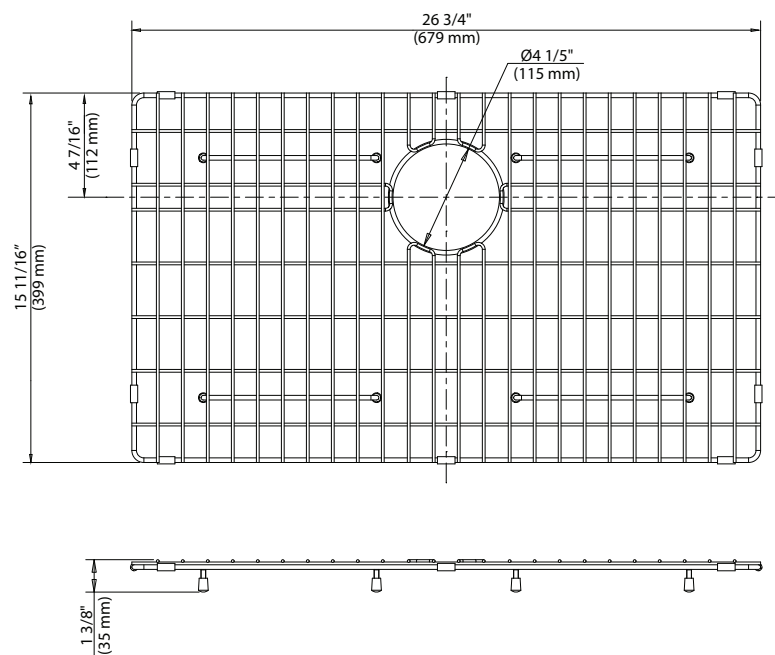

KBG-200-30

Stainless Steel Bottom Grid

Kräus®

SPECIFICATION SHEET

Finish

Stainless Steel

Material

Stainless Steel

Features

- Fits in bowl of KHF200-30 kitchen sink
- Commercial grade stainless steel construction
- Protects bottom of sink from daily wear and tear
- Rubber feet provide additional protection
- Dishwasher Safe

Dimensions

27 1/2" x 15 11/16" x 1 3/8"

Kraus Limited Lifetime Warranty: See website for details www.kraususa.com

1.800.775.0703 / customerservice@kraususa.com

REV. August 16, 2016