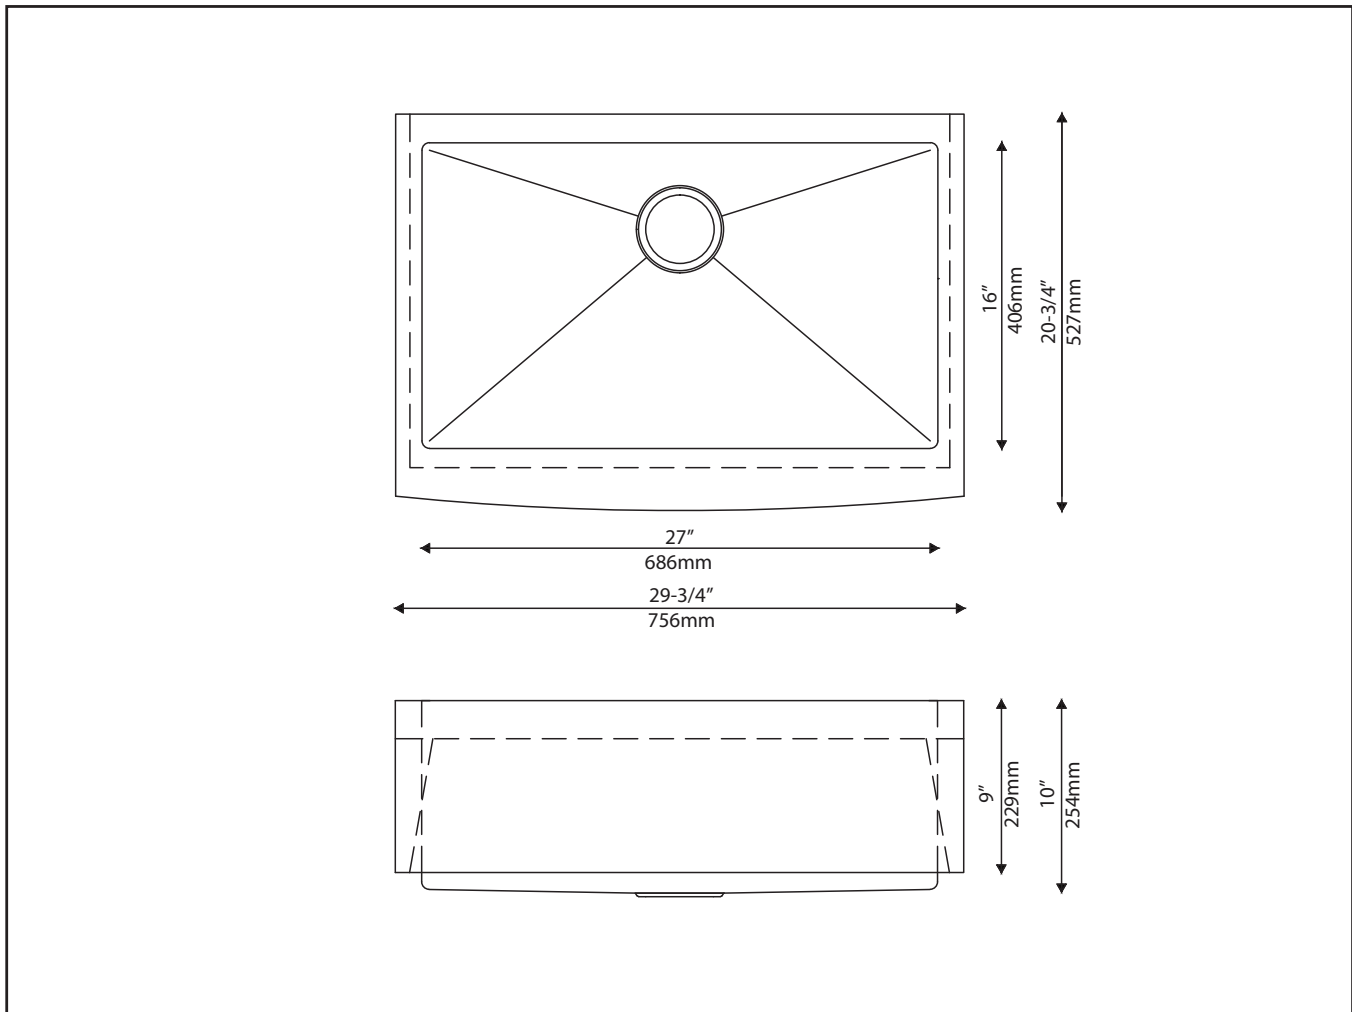

Technology

Noise Defend

Kraus Limited Lifetime Warranty: See website for details www.kraususa.com

1.800.775.0703 / customerservice@kraususa.com