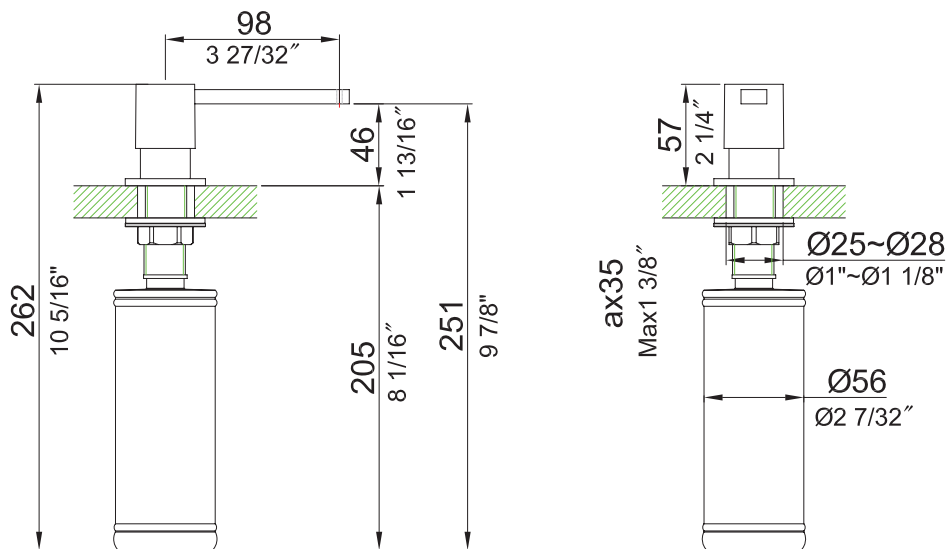

KSD-35

Soap Dispenser

Kräus®

SPECIFICATION SHEET

Finish

- Chrome
- Satin Nickel

Material

Brass

Features

- Solid Brass Construction
- Self-Priming Pump
- Refillable from Above
- Holds up to 14 oz. of Liquid
- Pump: 2-1/4"
- Spout: 3-27/32"

Kraus Limited Lifetime Warranty: See website for details www.kraususa.com

1.800.775.0703 / customerservice@kraususa.com

REV. August 18, 2016