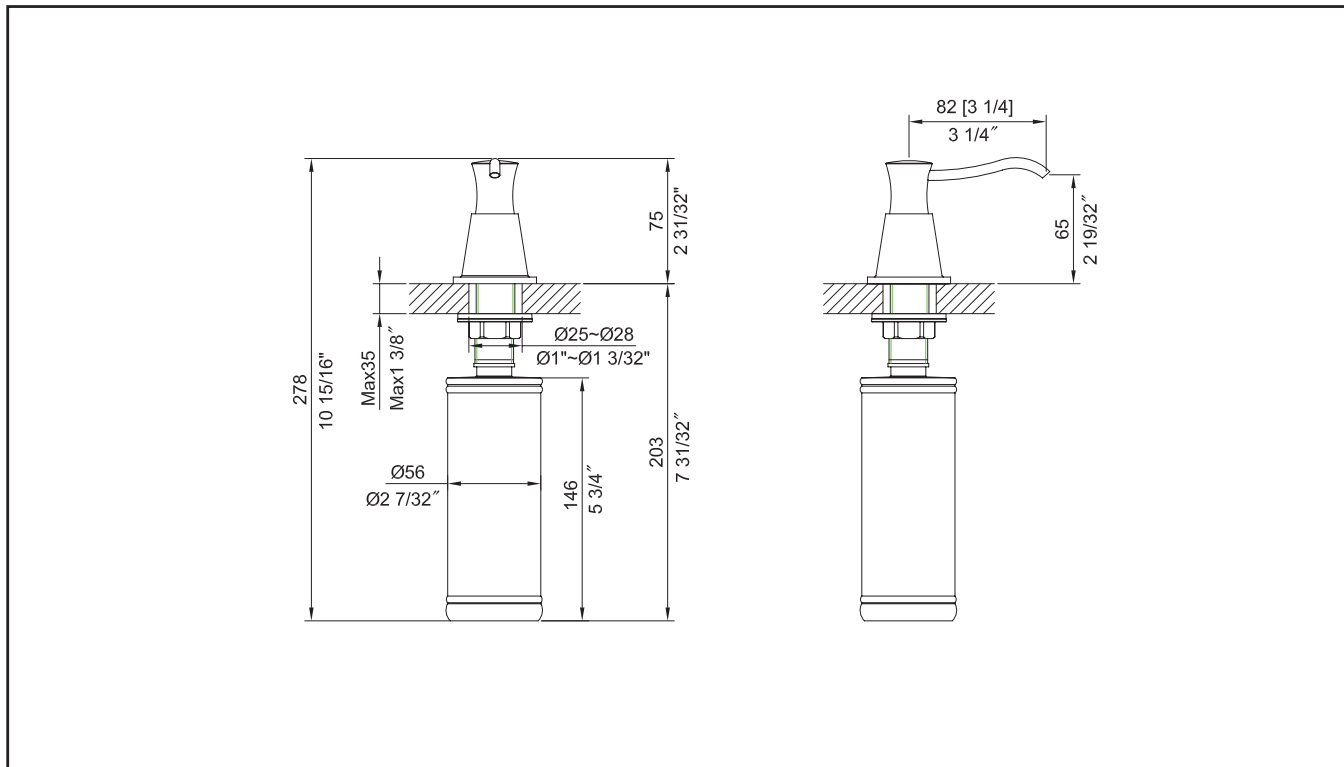

KSD-33

Soap Dispenser

Kräus®

SPECIFICATION SHEET

Finish

- Chrome
- Oil Rubbed Bronze
- Satin Nickel

Material

Brass

Features

- Solid Brass Construction
- Self-Priming Pump
- Refillable from Above
- Holds up to 14 oz. of Liquid
- Pump: 2-31/32"
- Spout: 3-1/4"

Kraus Limited Lifetime Warranty: See website for details www.kraususa.com

1.800.775.0703 / customerservice@kraususa.com

REV. August 18, 2016