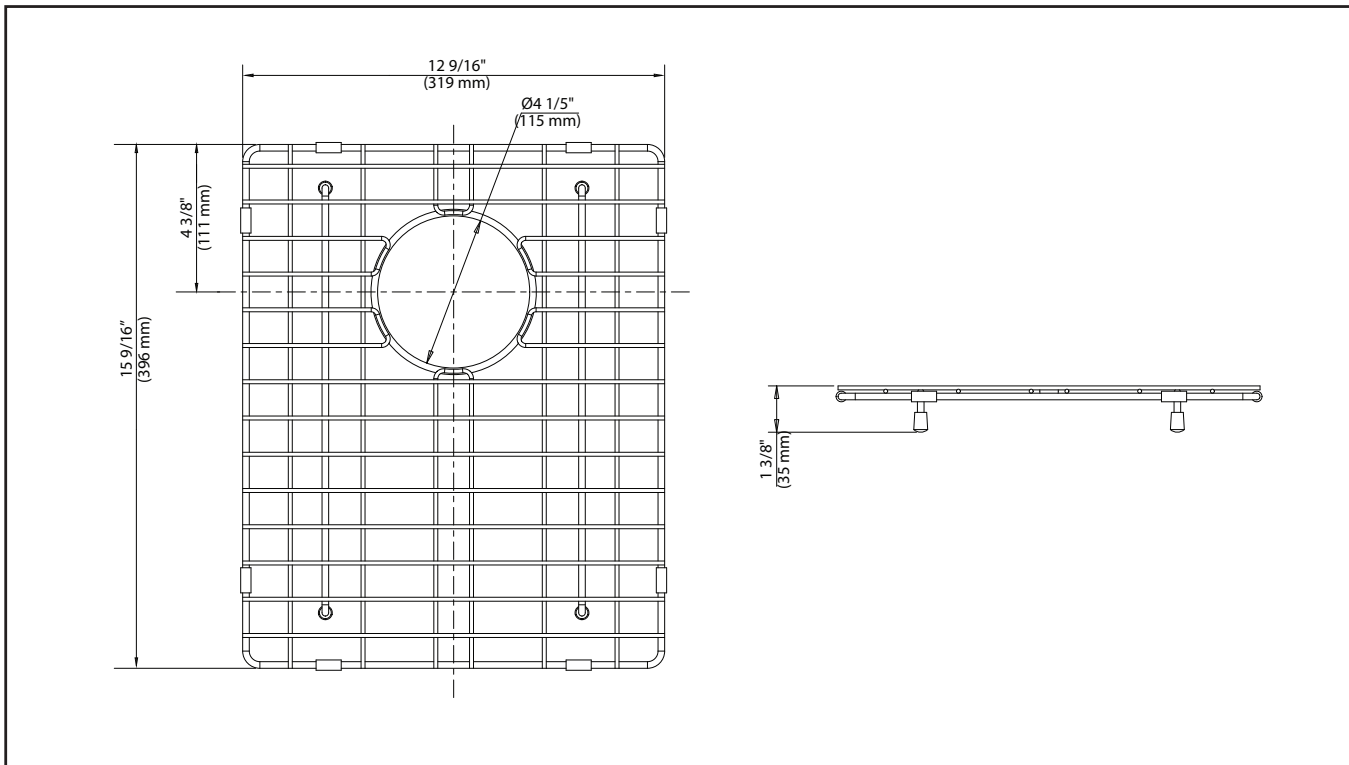

KBG-203-36-2

Stainless Steel Bottom Grid

Kräus®

SPECIFICATION SHEET

Finish

Stainless Steel

Material

Stainless Steel

Features

- Fits in small bowl of KHF203-36 kitchen sink
- Commercial grade stainless steel construction
- Protects bottom of sink from daily wear and tear
- Rubber feet provide additional protection
- Dishwasher Safe

Dimensions

12 9/16" x 15 9/16" x 1 3/8"

Kraus Limited Lifetime Warranty: See website for details www.kraususa.com

1.800.775.0703 / customerservice@kraususa.com

REV. August 16, 2016