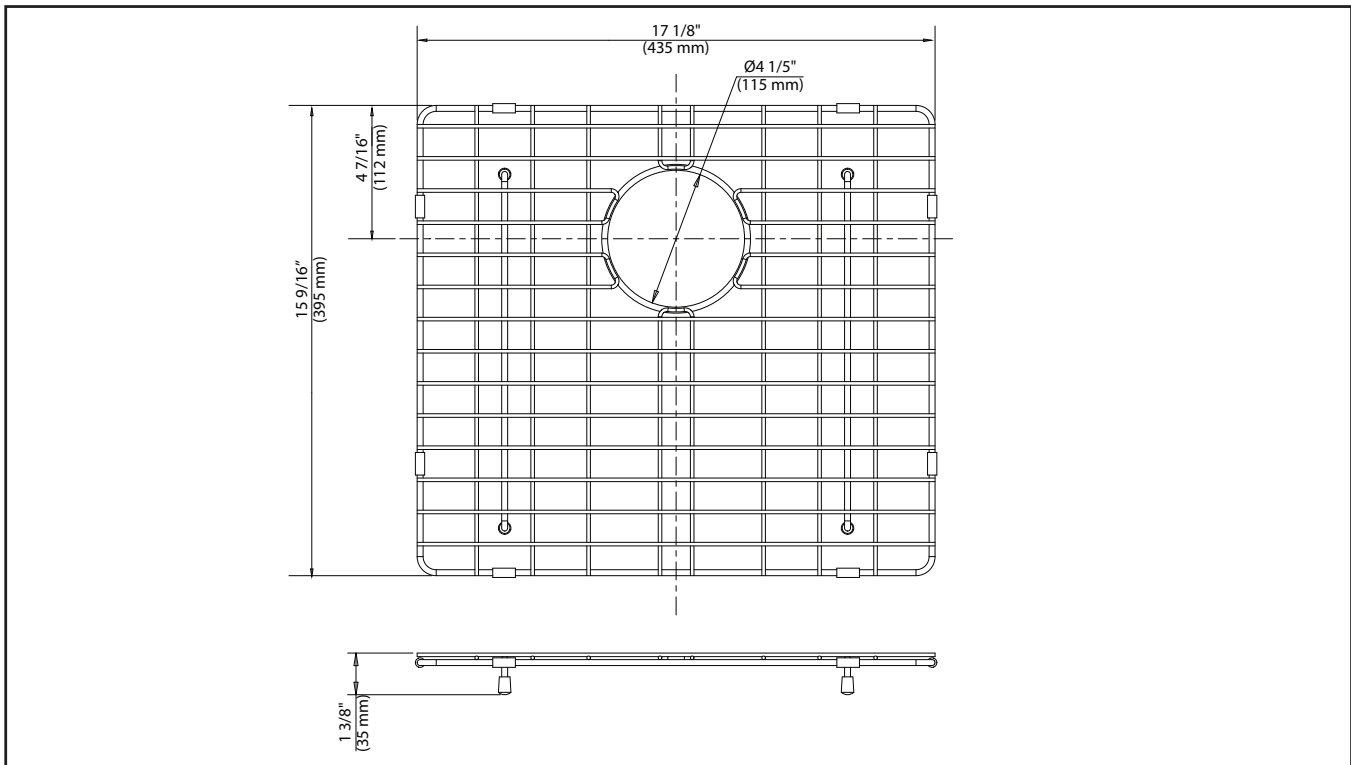

## Stainless Steel Bottom Grid

Kräus®

SPECIFICATION SHEET

### Dimensions

17 1/8" x 15 9/16" x 1 3/8"

Kraus Limited Lifetime Warranty: See website for details [www.kraususa.com](http://www.kraususa.com)

1.800.775.0703 / [customerservice@kraususa.com](mailto:customerservice@kraususa.com)