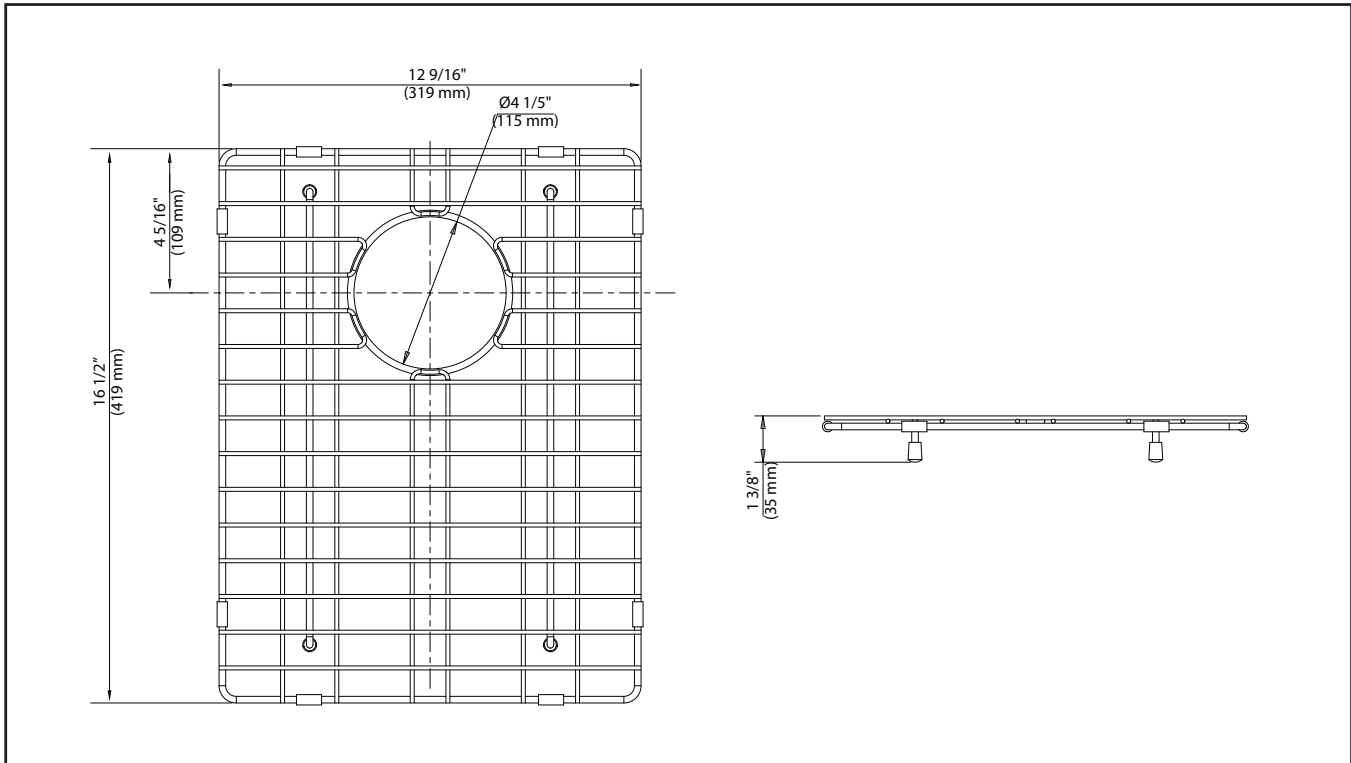

### Features

- Fits in small bowl of KHU103-33 kitchen sink
- Commercial grade stainless steel construction
- Protects bottom of sink from daily wear and tear
- Rubber feet provide additional protection
- Dishwasher Safe

### Dimensions

12 9/16" x 16 1/2" x 1 3/8"

Kraus Limited Lifetime Warranty: See website for details [www.kraususa.com](http://www.kraususa.com)

1.800.775.0703 / [customerservice@kraususa.com](mailto:customerservice@kraususa.com)