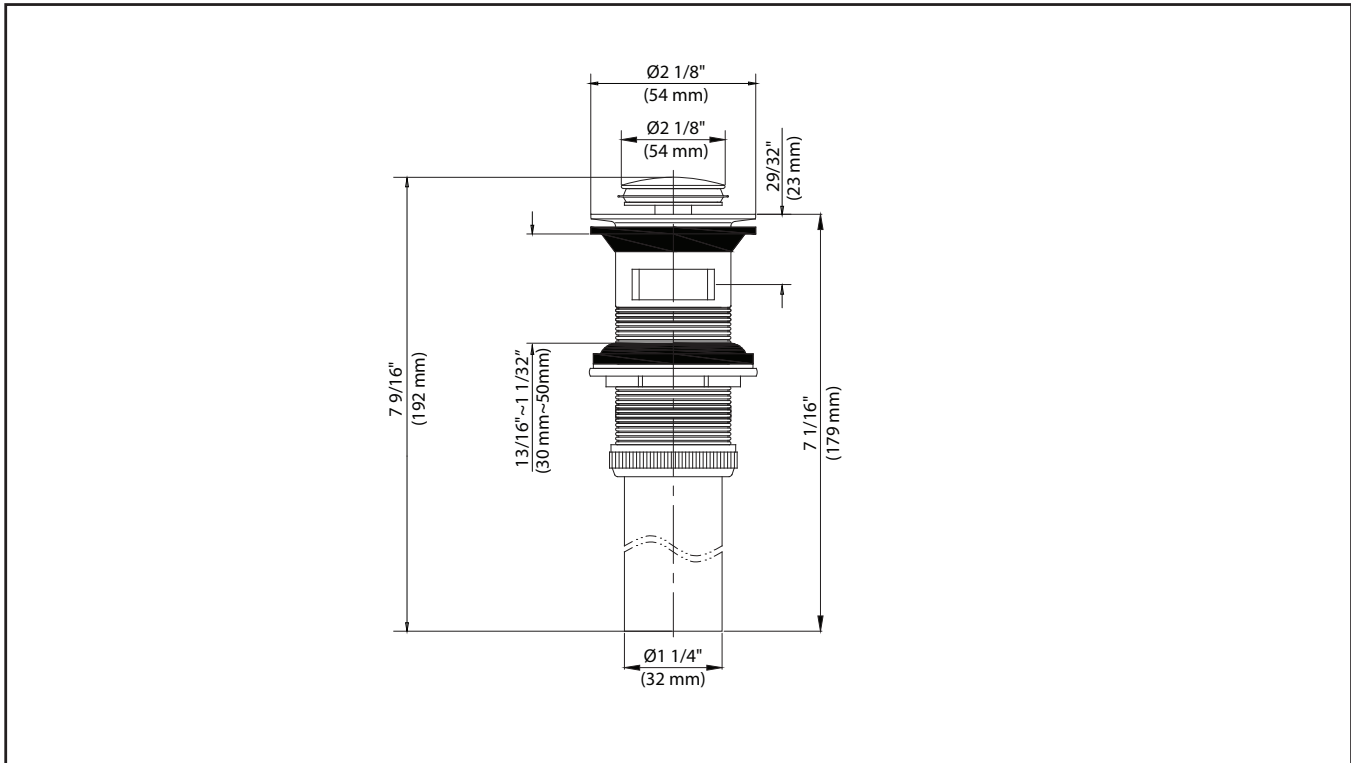

PU-14

Pop Up Drain w/ Overflow

Kräus®

SPECIFICATION SHEET

Finish

- Chrome
- Brushed Nickel

Material

Brass

Features

- Solid Brass Construction
- Connection 1-1/4"
- Designed to Work w/ Above-Counter Vessel and Basin Sinks w/ Overflow
- Fits Standard 1.75" Drain Opening

Kraus Limited Lifetime Warranty: See website for details www.kraususa.com

1.800.775.0703 / customerservice@kraususa.com

REV. August 17, 2016