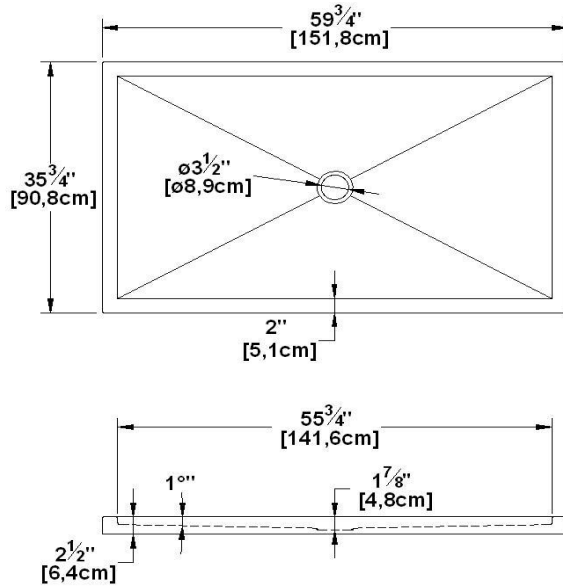

**Base 60x36 (stainless steel)** Product code : **BC603698**

Draft revision : **20170320153000**

Nominal dimensions : **60" x 36" x 2,25" [152,4 cm x 91,4 cm x 5,7 cm]**

Material : **stainless steel**

**Draft and specs**

Specifications
Textured floor : <b>no</b>
Footrest : <b>no</b>
Characteristics : <b>stainless steel</b>

Remarks
All measures have a precision of $\pm 1/4"$ (0,63cm) If a measure is present on one side only, part is symmetrical

Available tile flanges configurations

Available options
Shower seat : <i>n/a</i>
Shower door : <b>PB136 PB160 PB26036 EKO60 EKO60R36 PBSD60 PBSD60R36 PBSD60R236</b>

Additional note(s) :

**IMPORTANT NOTE :**  
 Specifications, dimensions and models are subject to change.  
 Visit our website <http://www.oceania-attitude.com> to access up-to-date dimensions and informations. In all cases, information on the website is the most up-to-date.