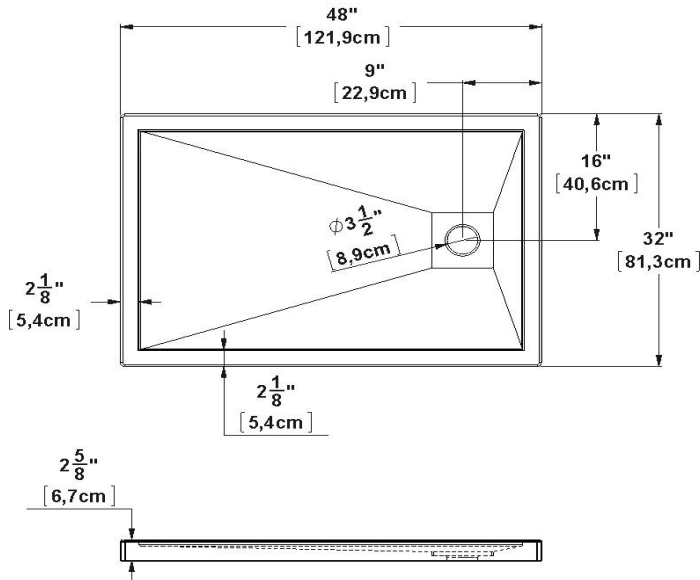

Base 48x32 right hand square drain cover Product code : **SB48R32**

Draft revision : **20170322102000**

Nominal dimensions : **48" x 32" x 2,625" [121,9 cm x 81,3 cm x 6,7 cm]**

Material : **acrylic**

Draft and specs

Specifications
Textured floor : no
Footrest : no
Characteristics :

Remarks
All measures have a precision of $\pm 1/4''$ (0,63cm)
If a measure is present on one side only, part is symmetrical

Available tile flanges configurations