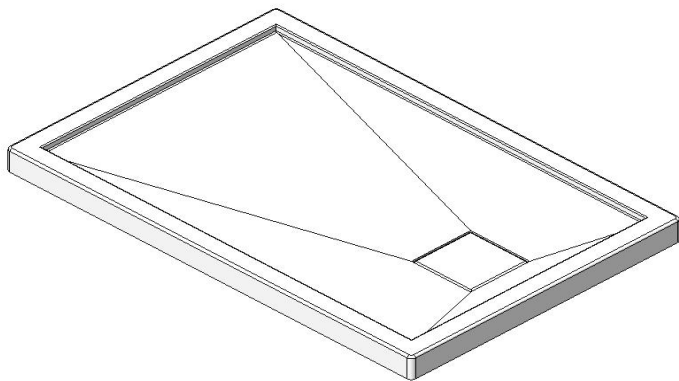

Available options
Shower seat : SS16-A, SS16-B
Shower door : FP32 FP32R48 PB148 PB24832 EKO48 EKO48R32 PBSD48 PBSD48R32 PBSD48R232

Additional note(s) :

Integrated tile flanges not shown. To be specified when ordering. Aluminium tile flanges can be supplied as an option.

IMPORTANT NOTE :
Specifications, dimensions and models are subject to change.
Visit our website <http://www.oceania-attitude.com> to access up-to-date dimensions and informations. In all cases, information on the website is the most up-to-date.