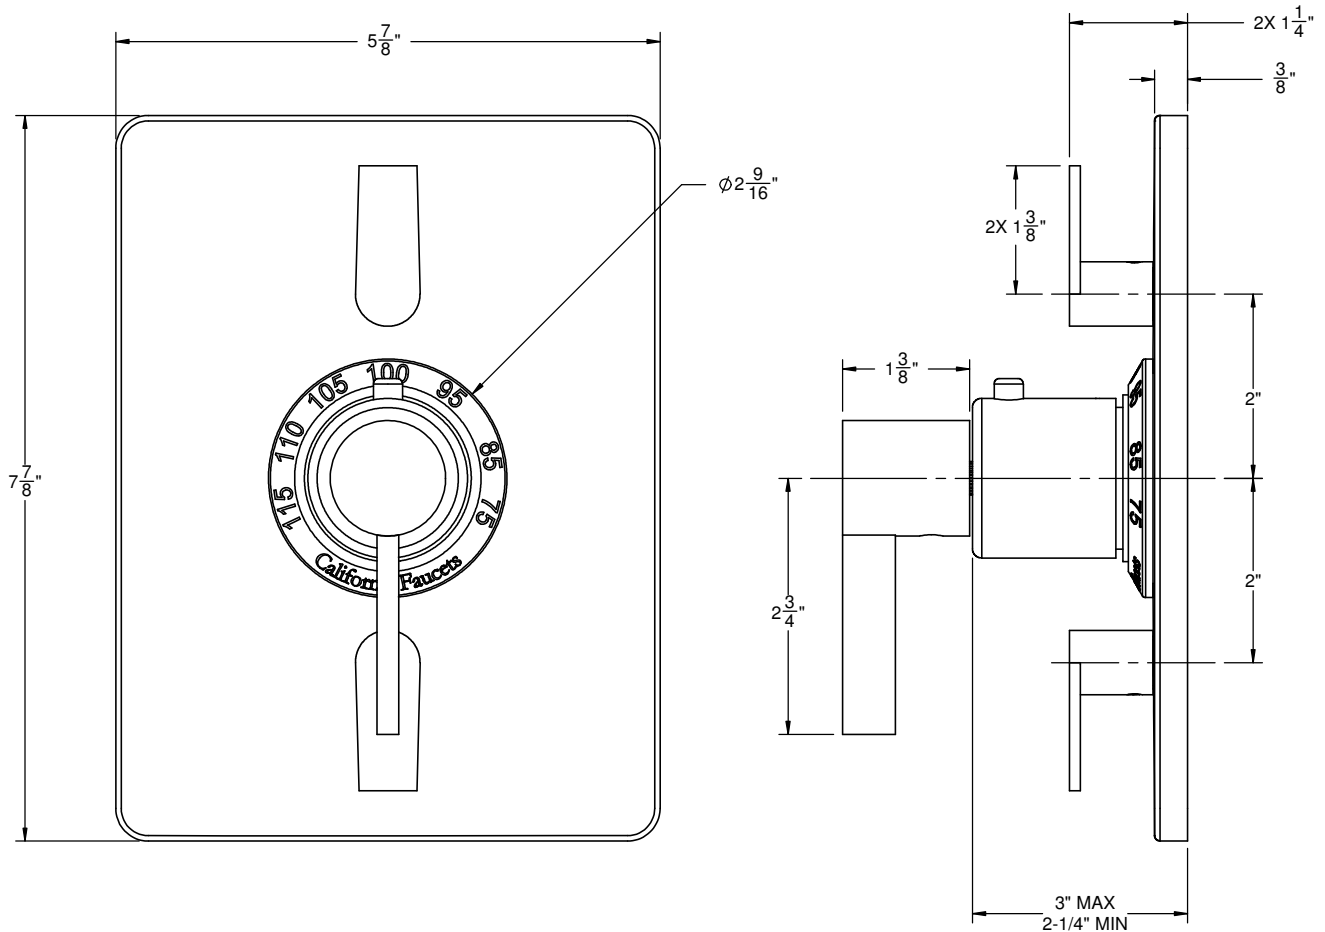

California Faucets®

**Bel Canto™**

**STYLETHERM TRIM ONLY W/ DUAL VOLUME CONTROL**

**Features**

- All brass construction
- 100°F safety stop button with manual override
- Dual integral volume control
- 7-7/8" by 5-7/8" rectangular faceplate
- Less head, arm, flange and spout
- Engraved brass temperature ring
- Over 30 finishes including 15 PVD finishes

**Codes/Standards Applicable**

Product meets or exceeds the following:

- ASME A112.18.1/CSA B125.1
- ASSE 1016
- ADA compliant

**TO-THC2L-E3**

ALL DIMENSIONS SHOWN TO NEAREST 1/16"