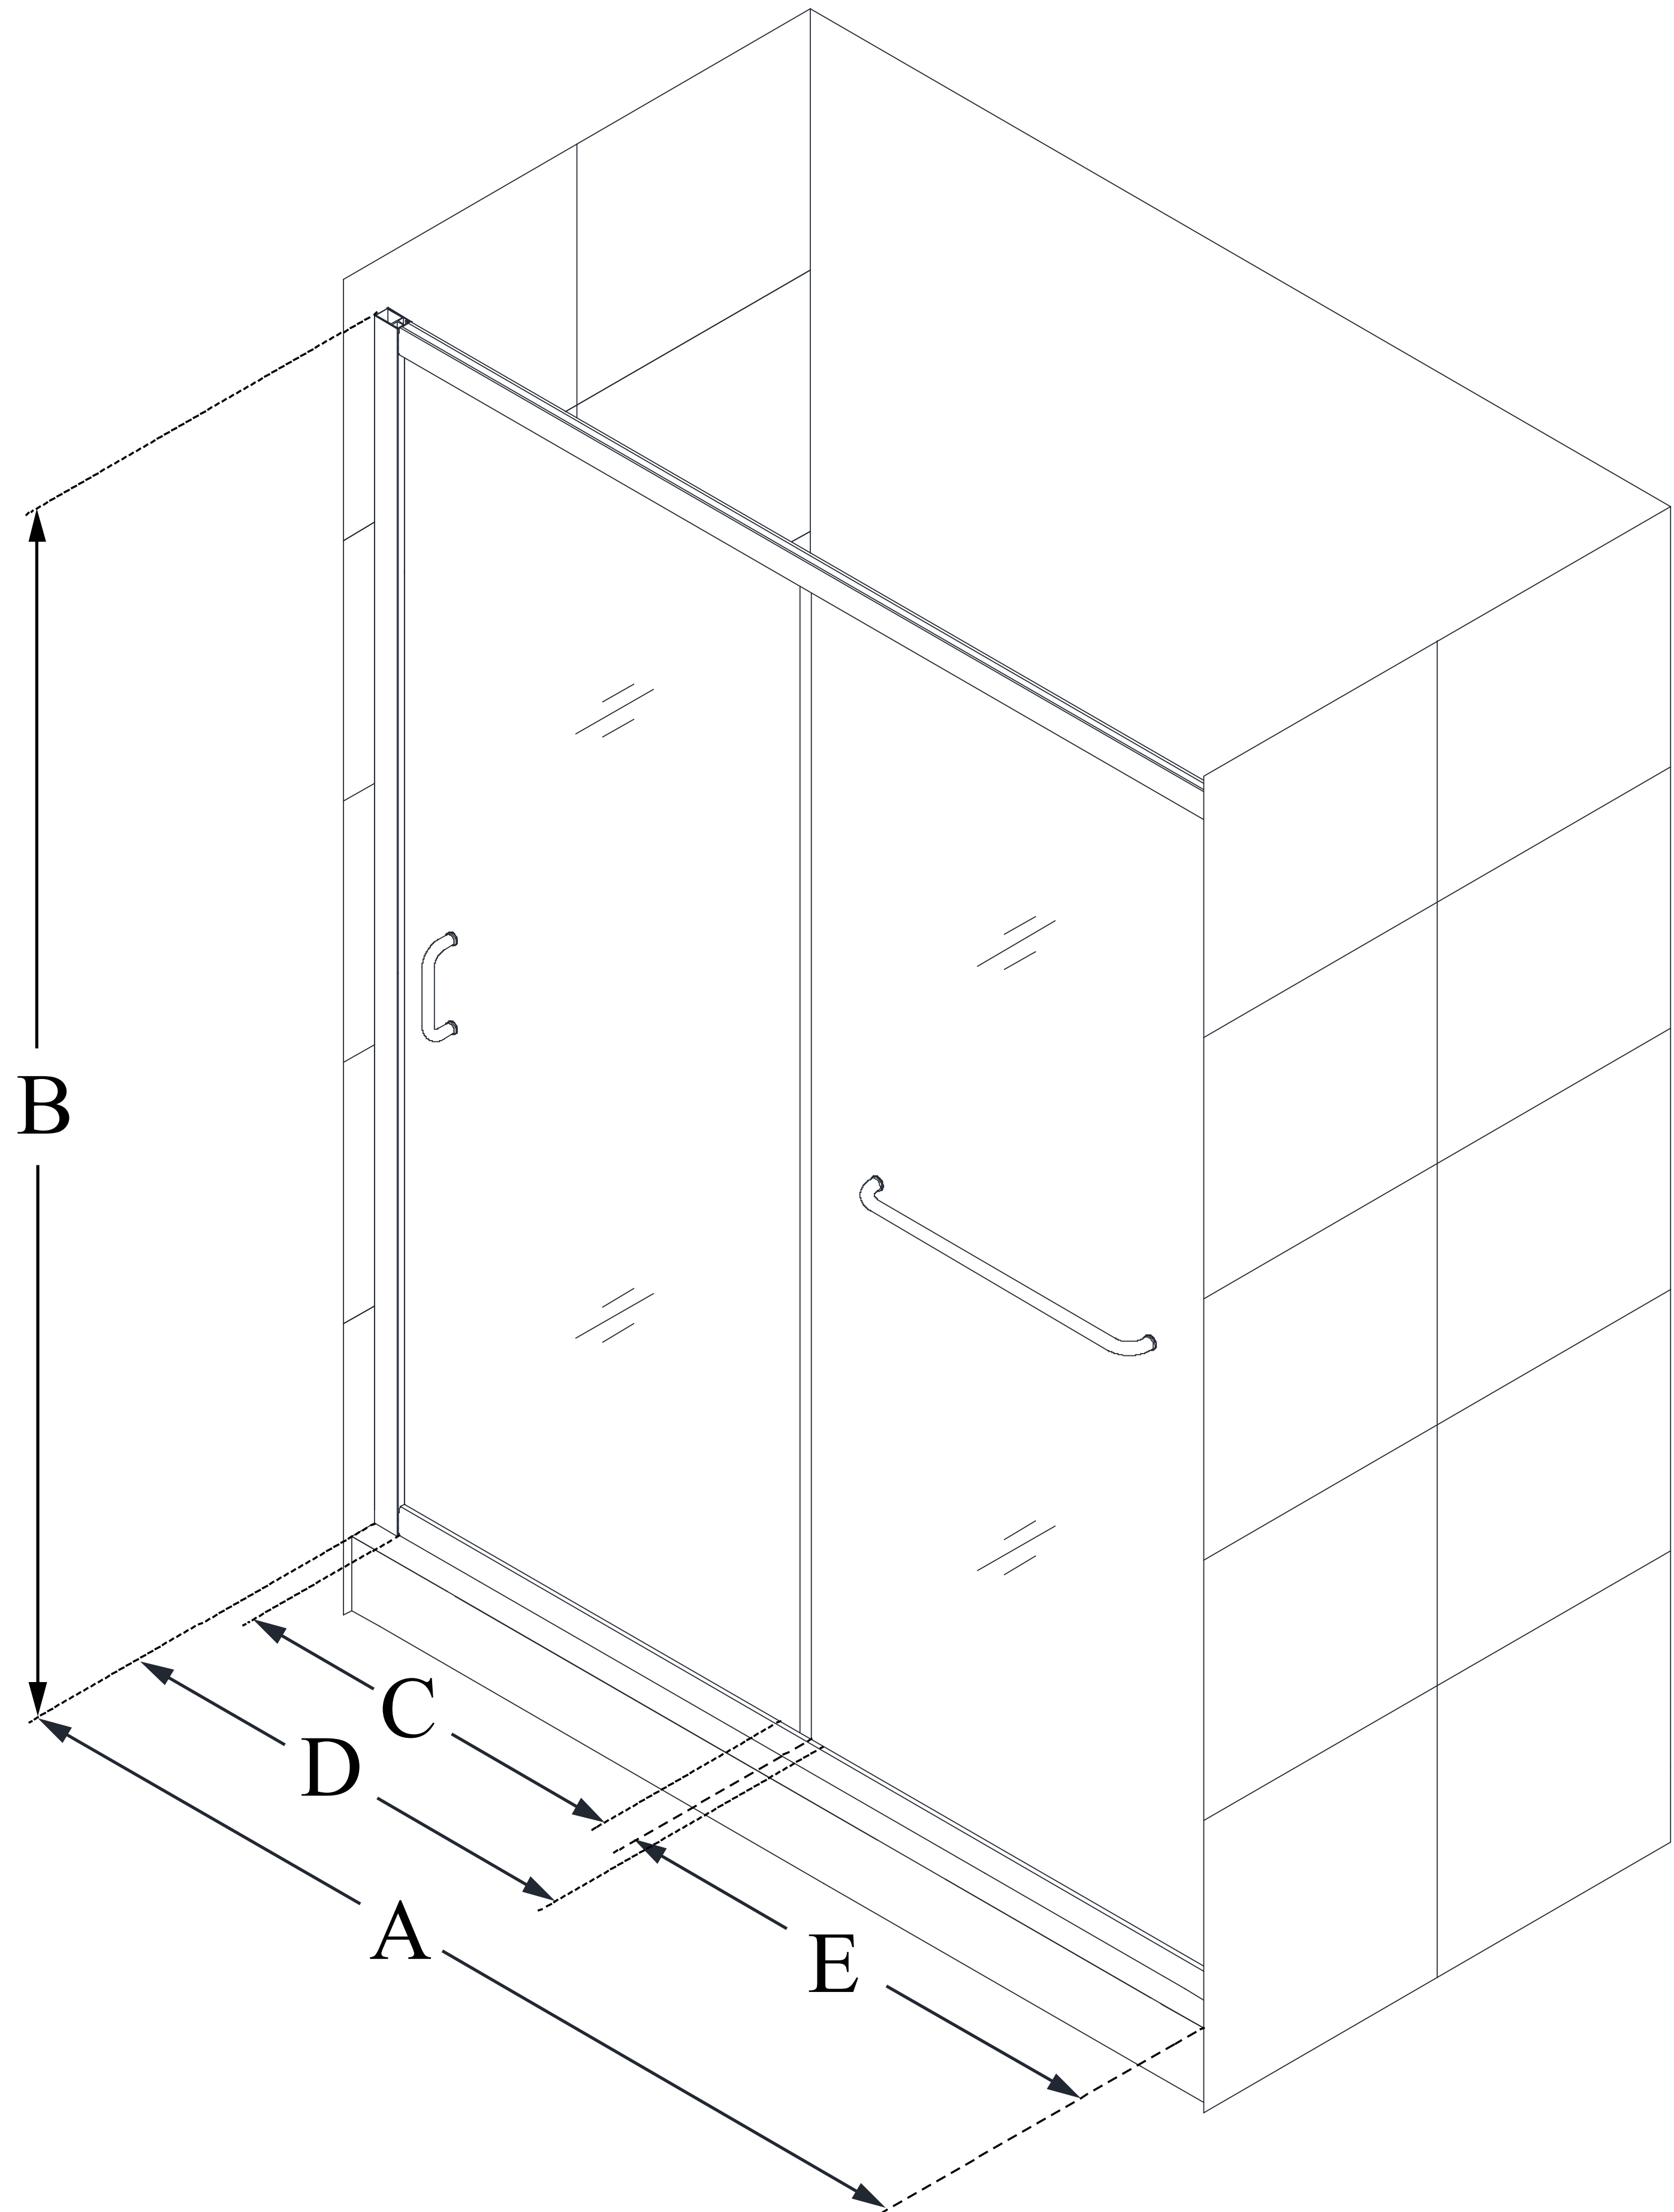

## INFINITY-Z

DreamLine Infinity-Z 56-60 in. W x  
72 in. H Frameless Sliding Shower  
Door, Frosted Glass

SLIDING DOOR

### CONFIGURATION DIMENSIONS:

**A: 56 - 60 in.**

MODEL WIDTH

**B: 72 in.**

MODEL HEIGHT

**C: 21 3/8 - 25 3/8 in.**

ACCESS WIDTH

**D: 31 1/4 in.**

DOOR WIDTH

**E: 28 3/8 in.**

INLINE PANEL WIDTH

DreamLine reserves the right to update or modify the hardware or materials pictured without prior notice for the purpose of product improvement and customer satisfaction.