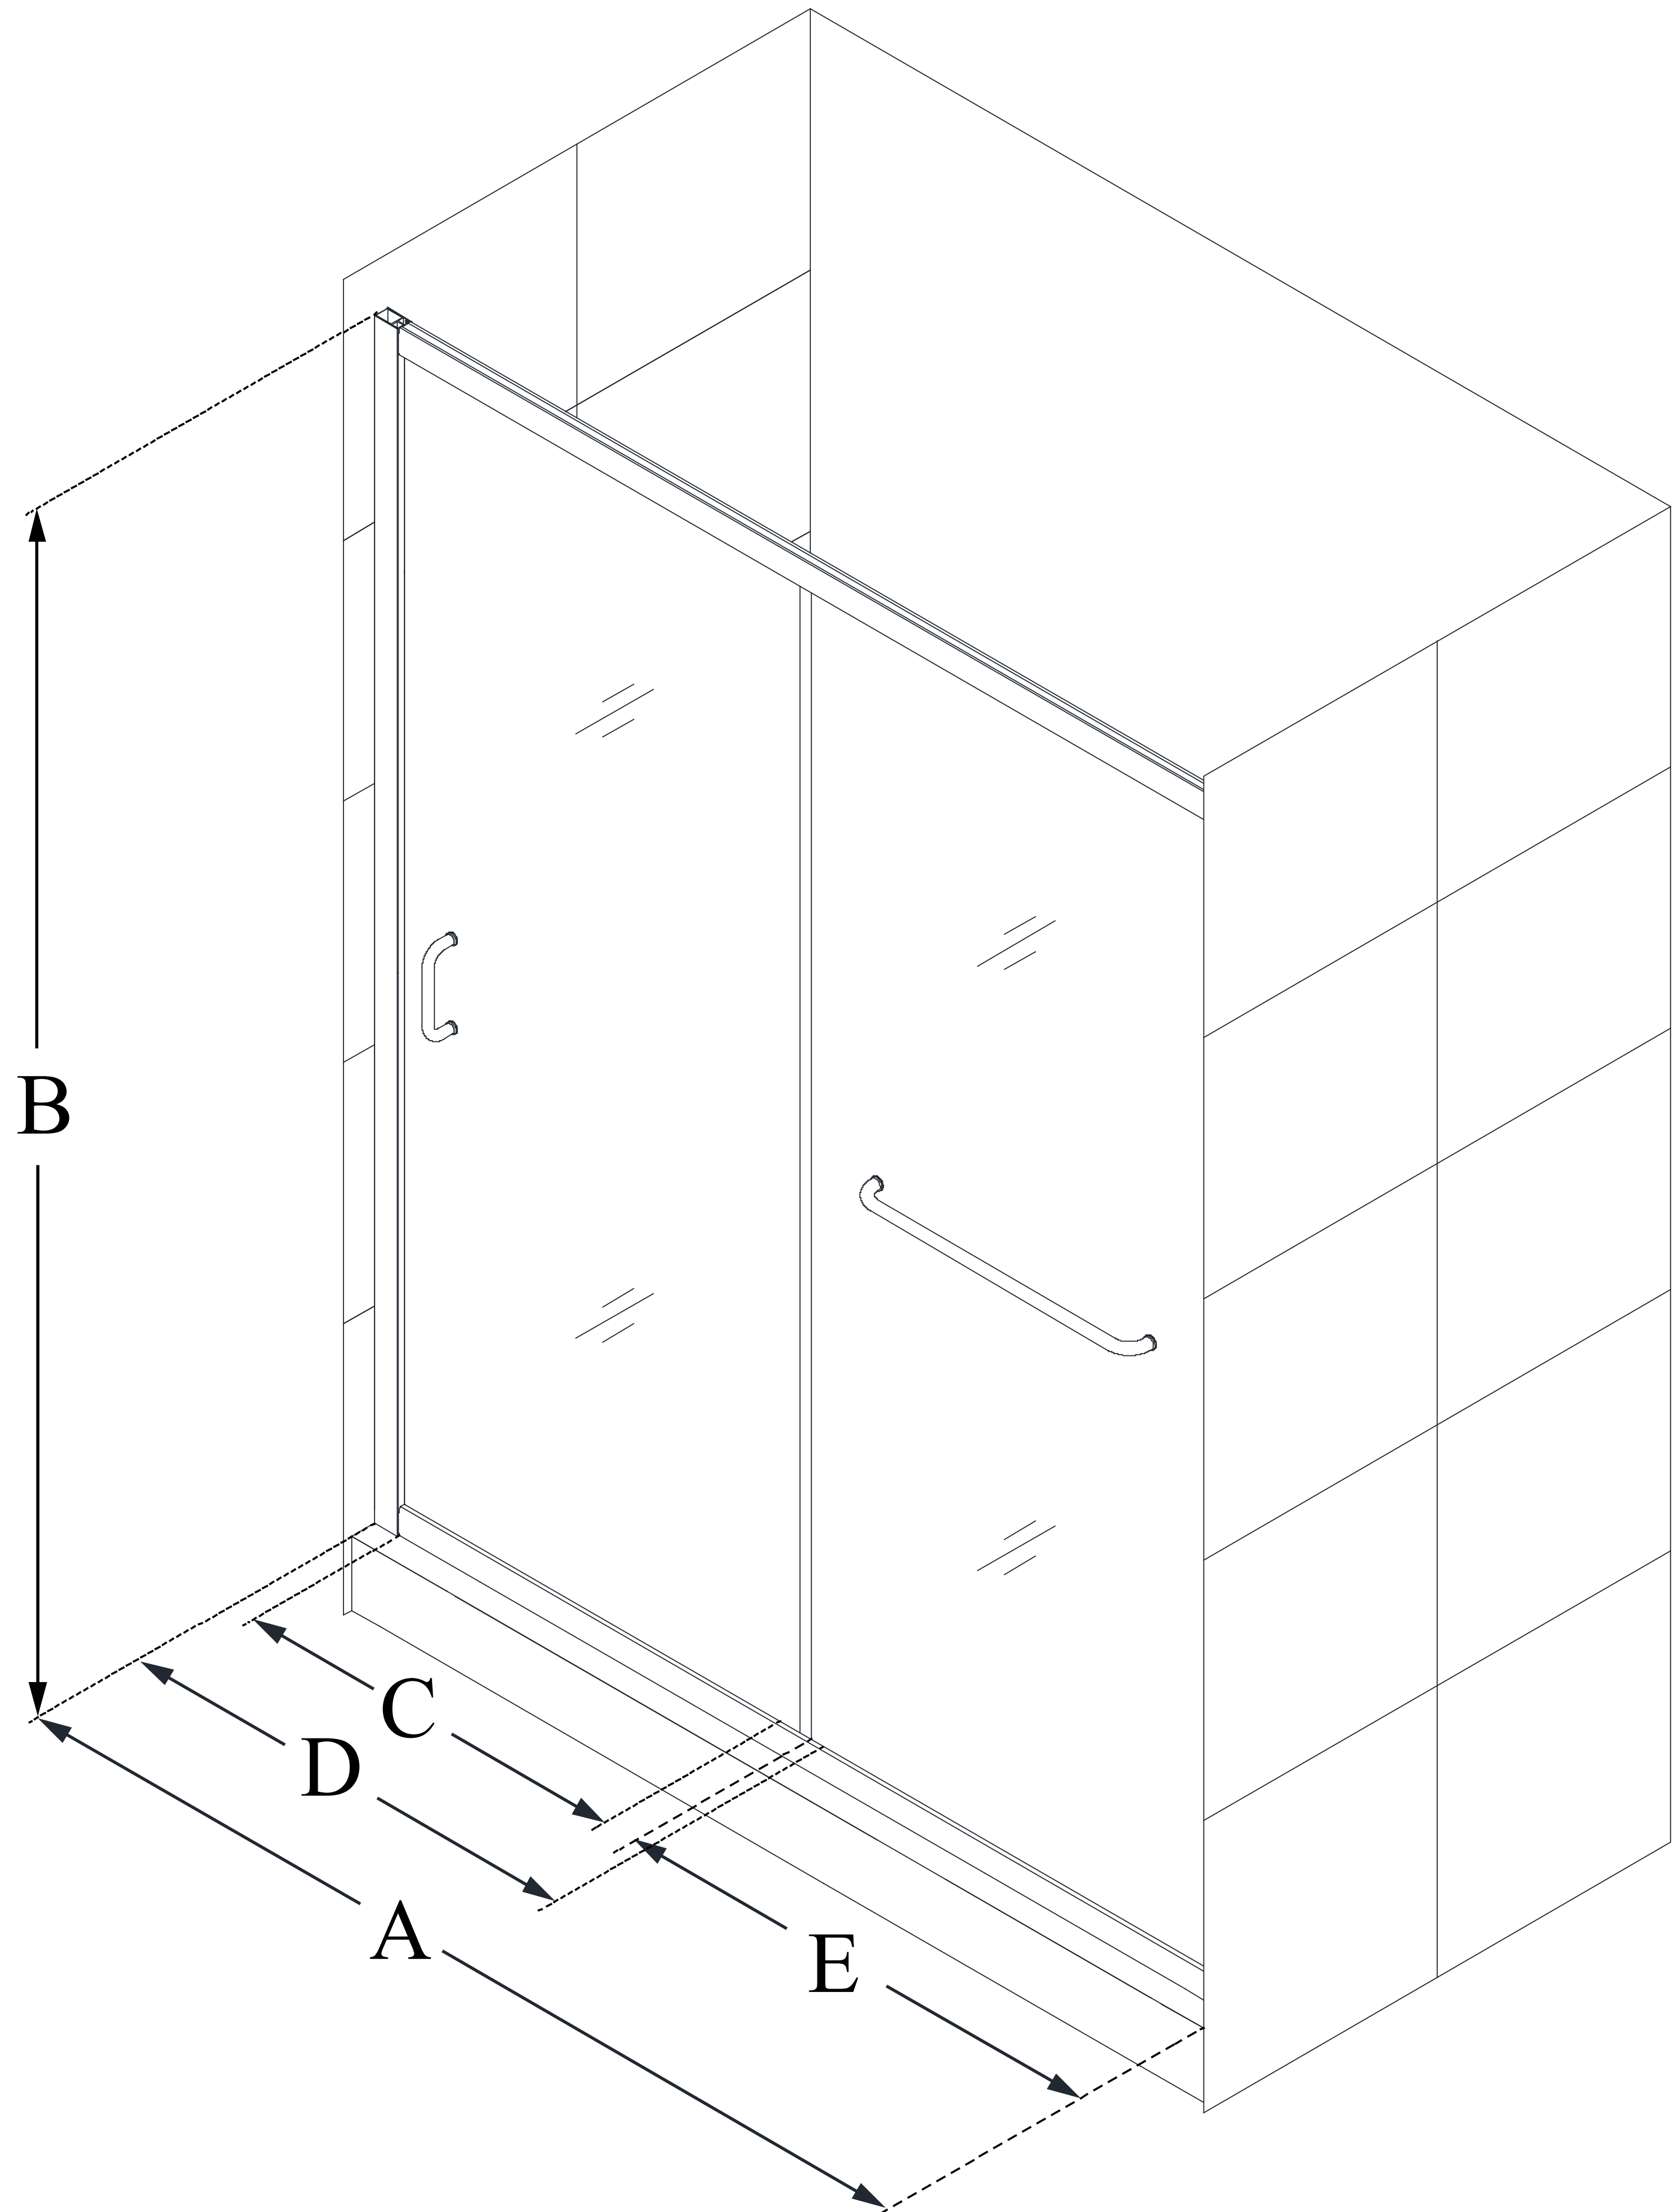

## **INFINITY-Z**

DreamLine Infinity-Z 50-54 in. W x  
72 in. H Frameless Sliding Shower  
Door, Frosted Glass

**SLIDING DOOR**

### **CONFIGURATION DIMENSIONS:**

**A: 50 - 54 in.**

MODEL WIDTH

**B: 72 in.**

MODEL HEIGHT

**C: 18 3/8 - 22 3/8 in.**

ACCESS WIDTH

**D: 28 1/4 in.**

DOOR WIDTH

**E: 25 3/8 in.**

INLINE PANEL WIDTH

DreamLine reserves the right to update or modify the hardware or materials pictured without prior notice for the purpose of product improvement and customer satisfaction.