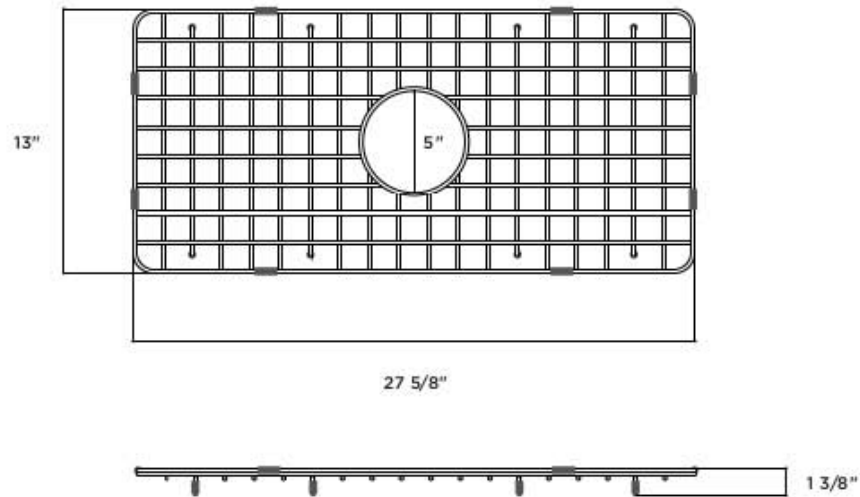

LATOSCANA
by Fara

..... MADE IN ITALY

Stainless Steel Sink Grid SSG-LFS3318

compatible with Latoscana LFS3318 33" Fireclay Sink

FEATURES

- stainless steel
- 5" drain opening

DIMENSIONS*

SSG-LFS3018W	width	length	height	sink width
· exterior ·	27 5/8"	13"	1 3/8"	33"
<i>also available in size compatible with 30" sink</i>				