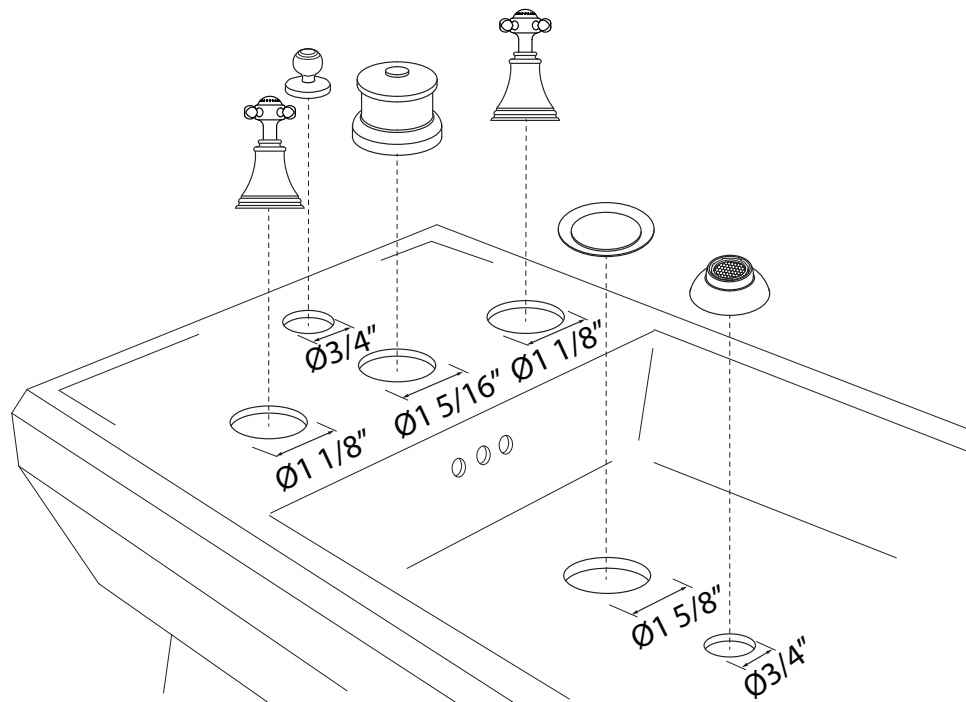

WARRANTY

- Limited Lifetime