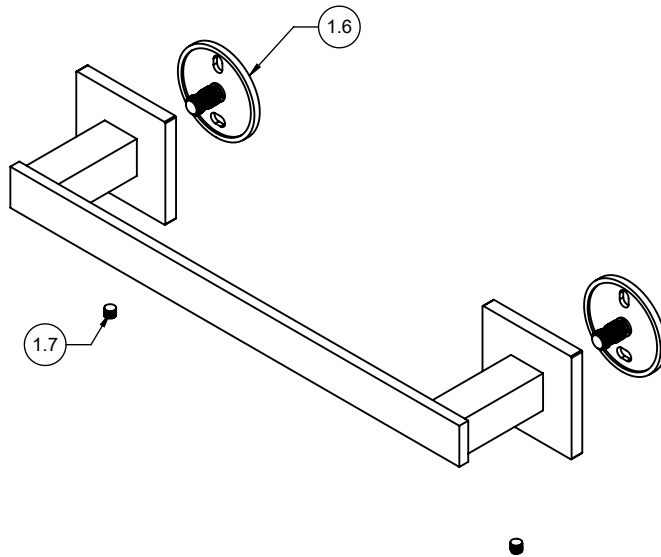

77-9
77-18
77-24
77-30

To order spare parts add and/or replace as stated below:

SPD- prefix added to part number(s)
-ZZ replaced with finish code (see finish table)
-WW replaced with **-90** (light finish) or **-96** (dark finish)

Ex: **SPD-7-100463-PC** or **SPD-86030-96**

ITEM	PART NO	DESCRIPTION	QTY.
1.6	880368-98	WALL MOUNT, 77 SERIES ACC	2
1.7	86182-90	SETSCREW M5 X 0.8 X 5MM SCKT HD CONE PT SS	2
1.8	882811-99	SCREW, FH, PH SHEET METAL, 8 X 1-1/2" FOR ACCESS	4
1.11	86154-81	ANCHOR, TOGGLE, 3/8"-1/2" WALL	4
1.12	880007-91	KEY, ALLEN, 2.5MM	1

for ITEM 1.7

77-TR
77-RH
77-DRH
77-STP
77-VTP

To order spare parts add and/or replace as stated below:

SPD- prefix added to part number(s)
-ZZ replaced with finish code (see finish table)
-WW replaced with **-90** (light finish) or **-96** (dark finish)

Ex: **SPD-7-100463-PC** or **SPD-86030-96**

ITEM	PART NO	DESCRIPTION	QTY.
3.8	880368-98	WALL MOUNT, 77 SERIES ACC	1
3.9	86182-90	SETSCREW M5 X 0.8 X 5MM SCKT HD CONE PT SS	1
for ITEM 3.9	3.10	880007-91 KEY, ALLEN, 2.5MM	1
	3.11	882811-99 SCREW, FH, PH SHEET METAL, 8 X 1-1/2" FOR ACCESS	2
	3.12	86154-81 ANCHOR, TOGGLE, 3/8"-1/2" WALL	2
	5.8	880367-97 WALL MOUNT, ø37 W/2 BEVELS, ACC	1
	5.9	86138-90 SETSCREW M4 X 0.7 X 8.0MM SCKT HD CONE PT SS	1
for ITEM 5.9	5.12	880003-92 KEY, ALLEN, 2MM	1