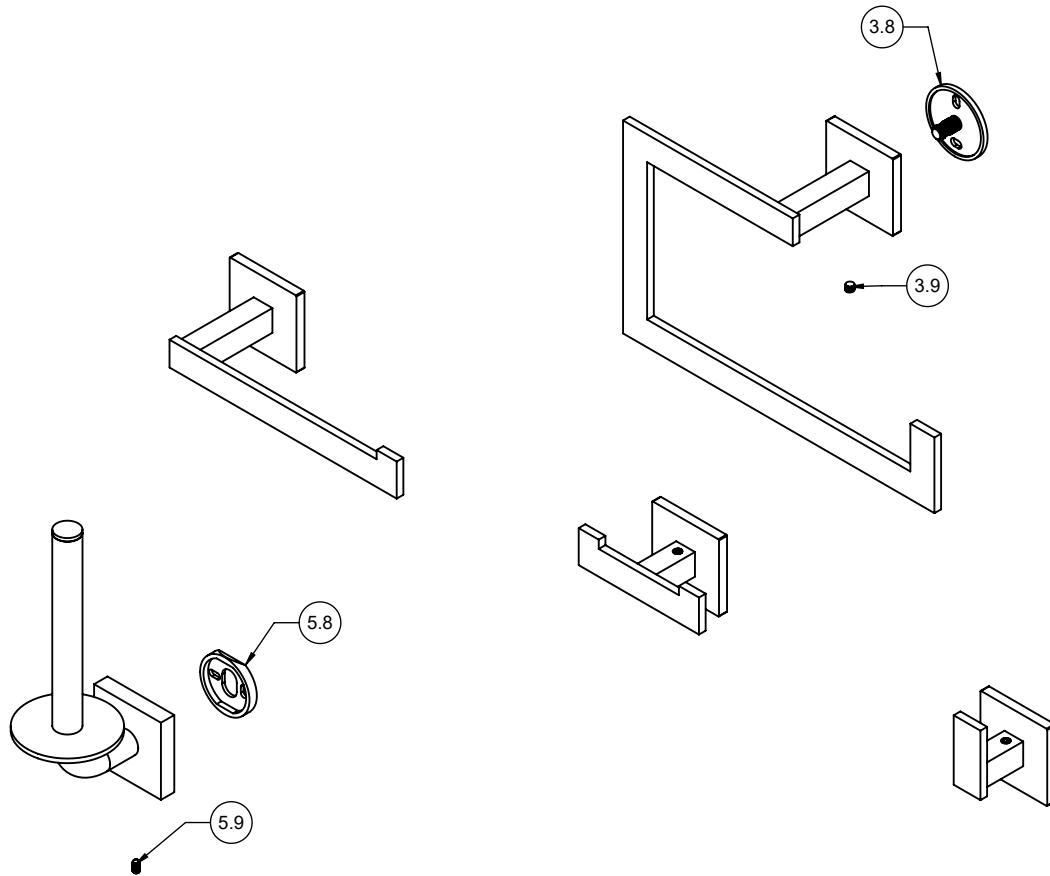

77-9
77-18
77-24
77-30

To order spare parts add and/or replace as stated below:

SPD- prefix added to part number(s)
-ZZ replaced with finish code (see finish table)
-WW replaced with **-90** (light finish) or **-96** (dark finish)

Ex: **SPD-7-100463-PC** or **SPD-86030-96**

ITEM	PART NO	DESCRIPTION	QTY.
1.6	880368-98	WALL MOUNT, 77 SERIES ACC	2
1.7	86182-90	SETSCREW M5 X 0.8 X 5MM SCKT HD CONE PT SS	2
1.8	882811-99	SCREW, FH, PH SHEET METAL, 8 X 1-1/2" FOR ACCESS	4
1.11	86154-81	ANCHOR, TOGGLE, 3/8"-1/2" WALL	4
1.12	880007-91	KEY, ALLEN, 2.5MM	1

for ITEM 1.7

77-TR
77-RH
77-DRH
77-STP
77-VTP

To order spare parts add and/or replace as stated below:

SPD- prefix added to part number(s)
-ZZ replaced with finish code (see finish table)
-WW replaced with **-90** (light finish) or **-96** (dark finish)

Ex: **SPD-7-100463-PC** or **SPD-86030-96**

ITEM	PART NO	DESCRIPTION	QTY.
3.8	880368-98	WALL MOUNT, 77 SERIES ACC	1
3.9	86182-90	SETSCREW M5 X 0.8 X 5MM SCKT HD CONE PT SS	1
for ITEM 3.9	3.10	880007-91 KEY, ALLEN, 2.5MM	1
	3.11	882811-99 SCREW, FH, PH SHEET METAL, 8 X 1-1/2" FOR ACCESS	2
	3.12	86154-81 ANCHOR, TOGGLE, 3/8"-1/2" WALL	2
	5.8	880367-97 WALL MOUNT, ø37 W/2 BEVELS, ACC	1
	5.9	86138-90 SETSCREW M4 X 0.7 X 8.0MM SCKT HD CONE PT SS	1
for ITEM 5.9	5.12	880003-92 KEY, ALLEN, 2MM	1