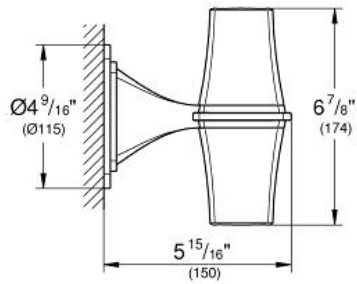

GRANDERA
Wall light
MODEL # 40686000

Pure Freude an Wasser

GROHE America, Inc | 200 North Gary Avenue, Suite G, Roselle, IL 60172
Phone: +1 (800) 444-7643 | Fax: +1 (800) 225-2778 | us-customerservice@grohe.com

Product Description:
Wall light

Standard Specification:
• GROHE StarLight chrome finish

Color:
□ 40686000 chrome

GRANDERA
Wall light
MODEL # 40686EN0

Pure Freude an Wasser

GROHE America, Inc | 200 North Gary Avenue, Suite G, Roselle, IL 60172
Phone: +1 (800) 444-7643 | Fax: +1 (800) 225-2778 | us-customerservice@grohe.com

Product Description:
Wall light

Standard Specification:
• GROHE StarLight finish

Color:
□ 40686EN0 brushed nickel