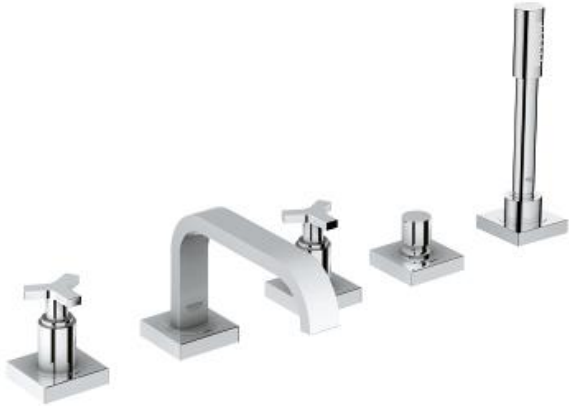

ALLURE  
5-hole bath combination  
MODEL # 25083001

GROHE CANADA, INC. | 5900 Avebury Road, Mississauga, Ontario, Canada L5R 3M3  
Phone: 905-271-2929 | Fax: 905-271-9494 | info@grohe.ca

Pure Freude  
an Wasser

**Product Description:**  
5-hole bath combination

**Standard Specification:**  
ceramic headparts 1/2", 180°  
• GROHE StarLight chrome finish  
• Sena hand shower (28 341 000) 1.75 gpm  
shower hose  
2000 mm

**Color:**  
□ 25083001 chrome