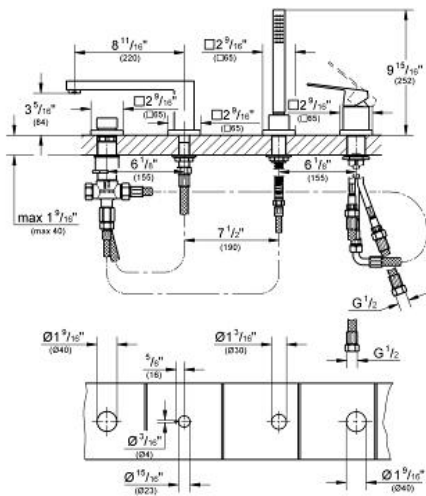

EUROCUBE Four-hole Single-lever Bath Combination

MODEL # 19897001

Pure Freude an Wasser

GROHE America, Inc | 200 North Gary Avenue, Suite G, Roselle, IL 60172
Phone: +1 (800) 444-7643 | Fax: +1 (800) 225-2778 | us-customerservice@grohe.com

Product Description: Four-hole Single-lever Bath Combination

Standard Specification:

- GROHE SilkMove ceramic cartridge
- GROHE StarLight chrome finish
- Pre-assembled spout mounting
- Metal lever handle
- Bath inlet with flow control
- Bath/shower diverter
- Hand shower Euphoria Cube+ (27 888 000) 1.75 gpm
- 79" metal shower hose
- Protected against backflow
- Min. recommended pressure: 15 psi

Color:

- 19897001 chrome