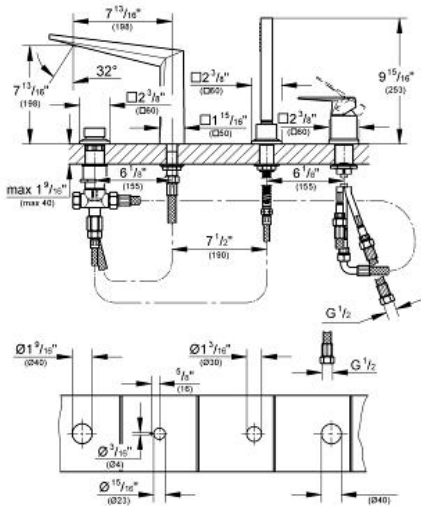

# ALLURE BRILLIANT Four-hole Single-lever Bath Combination

MODEL # 19787001

*Pure Freude an Wasser*

GROHE America, Inc | 200 North Gary Avenue, Suite G, Roselle, IL 60172  
Phone: +1 (800) 444-7643 | Fax: +1 (800) 225-2778 | us-customerservice@grohe.com

## Product Description: Four-hole Single-lever Bath Combination

### Standard Specification:

- GROHE SilkMove ceramic cartridge
- GROHE StarLight chrome finish
- Pre-assembled spout mounting
- OHM operating element
- Bath spout with integrated flow control
- Bath/shower diverter
- Hand shower Euphoria Cube+ (27 888 000) 1.75 gpm
- 79" metal shower hose
- Stainless steel flex lines
- Connection for shower hose
- Protected against backflow
- For use with 29 037 000