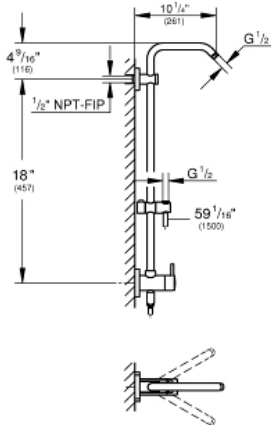

Shower System

MODEL # 26488EN0

Pure Freude an Wasser

GROHE

GROHE America, Inc | 200 North Gary Avenue, Suite G, Roselle, IL 60172
Phone: +1 (800) 444-7643 | Fax: +1 (800) 225-2778 | us-customerservice@grohe.com

Product Description: Shower System

Standard Specification:

- Optional fixed or 45° swivel shower arm
- Switch between hand shower and showerhead via built-in diverter
- 6 diverter functions (2 discrete functions (non shared) + one shared function in both standard and Eco flow)
- Showerhead and hand shower (not included)
- Bar with adjustable height hand shower holder
- Distance between diverter and upper bracket 18" (457 mm)
- Rotaflex shower hose (1500 mm) (28 417)
- Angle adapter to prevent hose interfering with shower valve

- Optional **GROHE EcoJoy** 1.8 gpm (6.6 l/min) flow limiter included
- **GROHE StarLight** finish
- Inner WaterGuide for a longer life
- Twistfree to prevent hose from twisting
- Min. recommended pressure: 15 psi
- System includes 2 back flow preventers
- Optional compensation disc (26 030) available for uneven wall installation
- Optional height extension (26 464) available for raising the shower head
- CALGreen compliant

Color:

- ☐ 26488EN0 brushed nickel