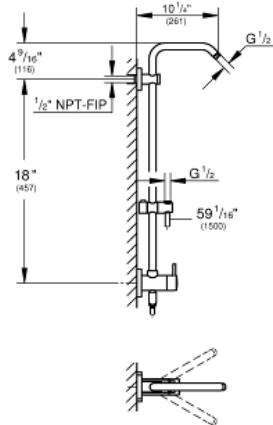

Shower System

MODEL # 26488000

Pure Freude an Wasser

GROHE

GROHE America, Inc | 200 North Gary Avenue, Suite G, Roselle, IL 60172
Phone: +1 (800) 444-7643 | Fax: +1 (800) 225-2778 | us-customerservice@grohe.com

Product Description: Shower System

Standard Specification:

- Optional fixed or 45° swivel shower arm
- Switch between hand shower and showerhead via built-in diverter
- 6 diverter functions (2 discrete functions (non shared) + one shared function in both standard and Eco flow)
- Showerhead and hand shower (not included)
- Bar with adjustable height hand shower holder
- Distance between diverter and upper bracket 18" (457 mm)
- Rotaflex shower hose (1500 mm) (28 417)
- Angle adapter to prevent hose interfering with shower valve

- Optional **GROHE EcoJoy** 1.8 gpm (6.6 l/min) flow limiter included
- **GROHE StarLight** chrome finish
- Inner WaterGuide for a longer life
- Twistfree to prevent hose from twisting
- Min. recommended pressure: 15 psi
- System includes 2 back flow preventers
- Optional compensation disc (26 030) available for uneven wall installation
- Optional height extension (26 464) available for raising the shower head
- CALGreen compliant

Color:

- 26488000 chrome