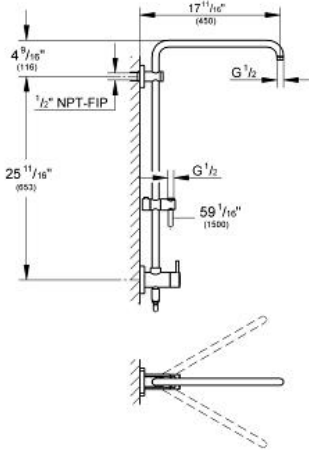

Product Description: Shower System

Standard Specification:

- 17 3/4" horizontal swivel shower arm
- Switch between hand shower and showerhead via built-in diverter
- 6 diverter functions (2 discrete functions (non shared) + one shared function in both standard and Eco flow)
- Showerhead and hand shower (not included)
- Bar with adjustable height hand shower holder
- Distance between diverter and upper bracket: 25 3/4" (653 mm)
- Rotaflex shower hose (1500 mm) (28 417)
- Angle adapter to prevent hose interfering with shower valve

- Optional **GROHE EcoJoy** 1.8 gpm (6.6 l/min) flow limiter included
- **GROHE StarLight** chrome finish
- Inner WaterGuide for a longer life
- Twistfree to prevent hose from twisting
- Min. recommended pressure: 15 psi
- System includes 2 back flow preventers
- Optional compensation disc (26 030) available for uneven wall installation
- Optional height extension (26 464) available for raising the shower head
- CALGreen compliant