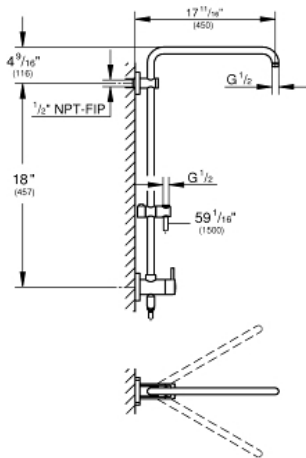

Product Description: Shower System

Standard Specification:

- 17 3/4" horizontal swivel shower arm
- Switch between hand shower and showerhead via built-in diverter
- 6 diverter functions (2 discrete functions (non shared) + one shared function in both standard and Eco flow)
- Showerhead and hand shower (not included)
- Bar with adjustable height hand shower holder
- Distance between diverter and upper bracket 18" (457 mm)
- Rotaflex shower hose (1500 mm) (28 417)
- Angle adapter to prevent hose interfering with shower valve

- Optional **GROHE EcoJoy** 1.8 gpm (6.6 l/min) flow limiter included
- **GROHE StarLight** chrome finish
- Inner WaterGuide for a longer life
- Twistfree to prevent hose from twisting
- Min. recommended pressure: 15 psi
- System includes 2 back flow preventers
- Optional compensation disc (26 030) available for uneven wall installation
- Optional height extension (26 464) available for raising the shower head
- CALGreen compliant