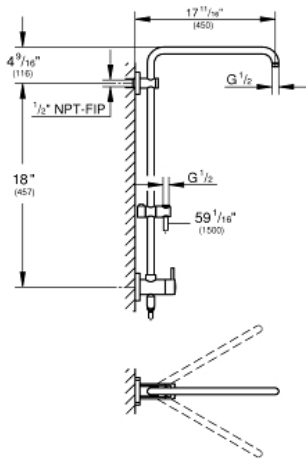

Product Description: Shower System

Standard Specification:

- 17 3/4" horizontal swivel shower arm
- Switch between hand shower and showerhead via built-in diverter
- 6 diverter functions (2 discrete functions (non shared) + one shared function in both standard and Eco flow)
- Showerhead and hand shower (not included)
- Bar with adjustable height hand shower holder
- Distance between diverter and upper bracket 18" (457 mm)
- Rotaflex shower hose (1500 mm) (28 417)
- Angle adapter to prevent hose interfering with shower valve

- Optional **GROHE EcoJoy** 1.8 gpm (6.6 l/min) flow limiter included
- **GROHE StarLight** chrome finish
- Inner WaterGuide for a longer life
- Twistfree to prevent hose from twisting
- Min. recommended pressure: 15 psi
- System includes 2 back flow preventers
- Optional compensation disc (26 030) available for uneven wall installation
- Optional height extension (26 464) available for raising the shower head
- CALGreen compliant