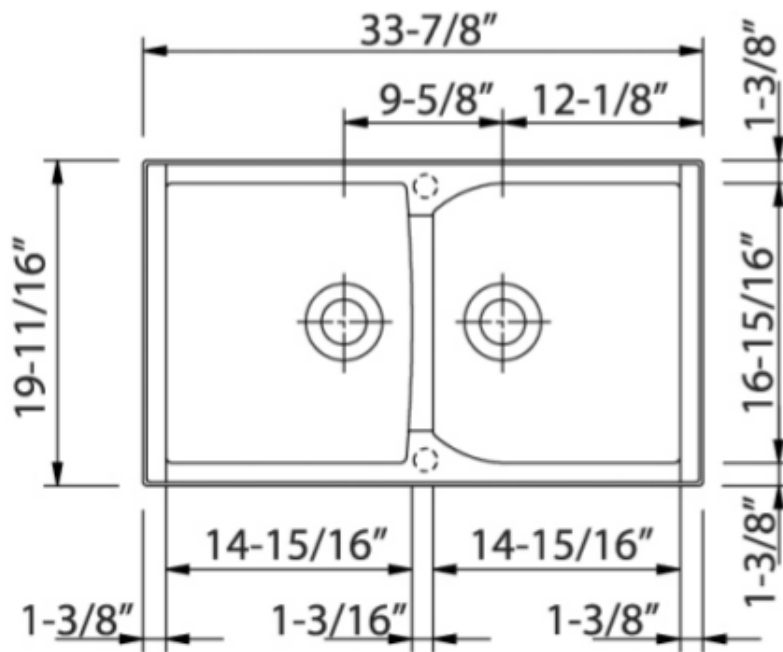

# CX0862

Double basin drop-in sink  
34" x 20" x 9"  
CORAX Series