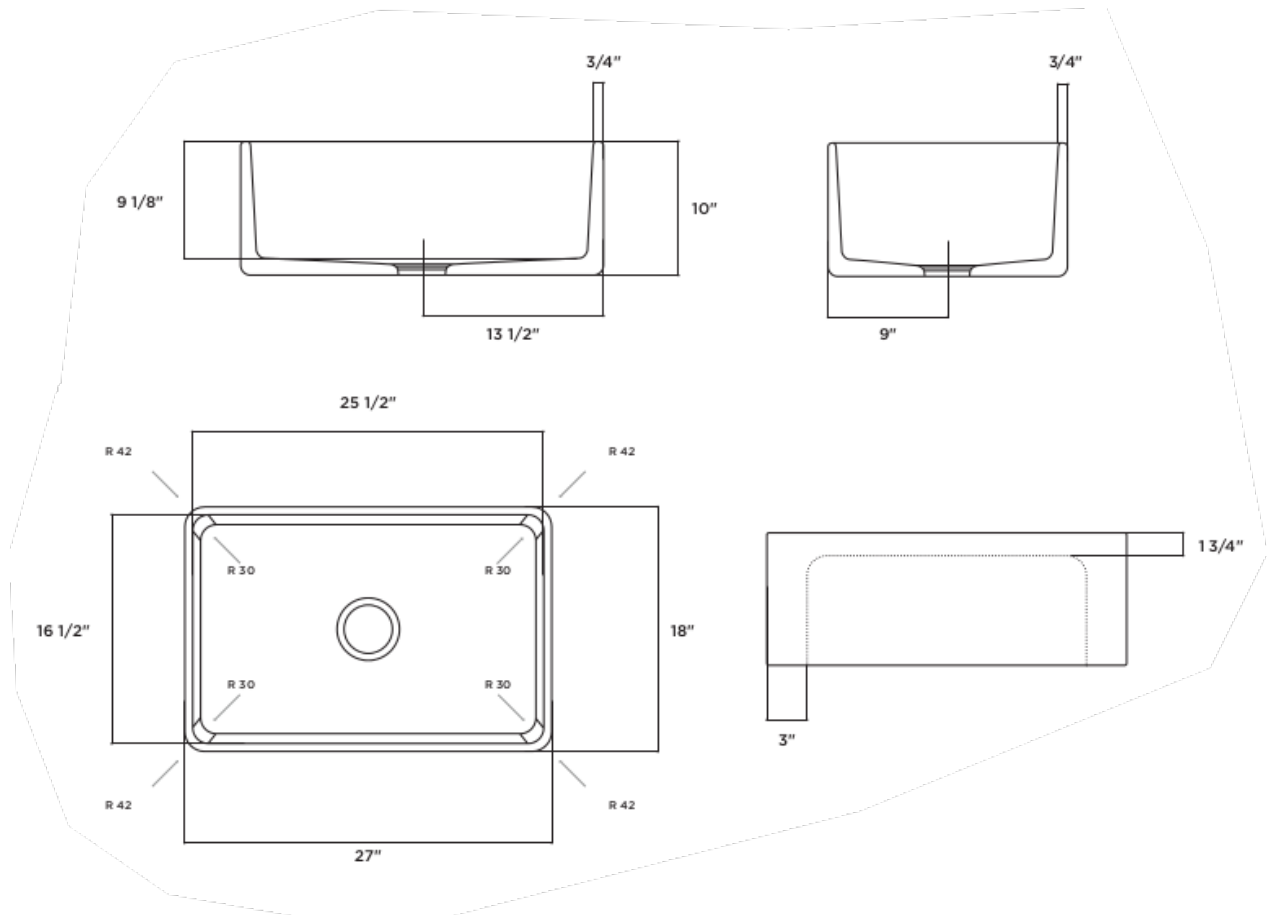

SPECIFICATION SUBMITTAL

**Kitchen Series**

LTW2718W

Farmhouse Kitchen Sink

**Finishes**

	LTW2718W
White	X

**Features**

	LTW2718W
Reversible design	X
Fireclay material	X
White finish	X
Standard 3 1/2" drain opening	X
Compatible with waste disposal units	X
No extended flange needed	X
No overflow	X
3 year warranty	X

# LTW2718W

Farmhouse Reversible Fireclay Sink

27" x 18" x 10"