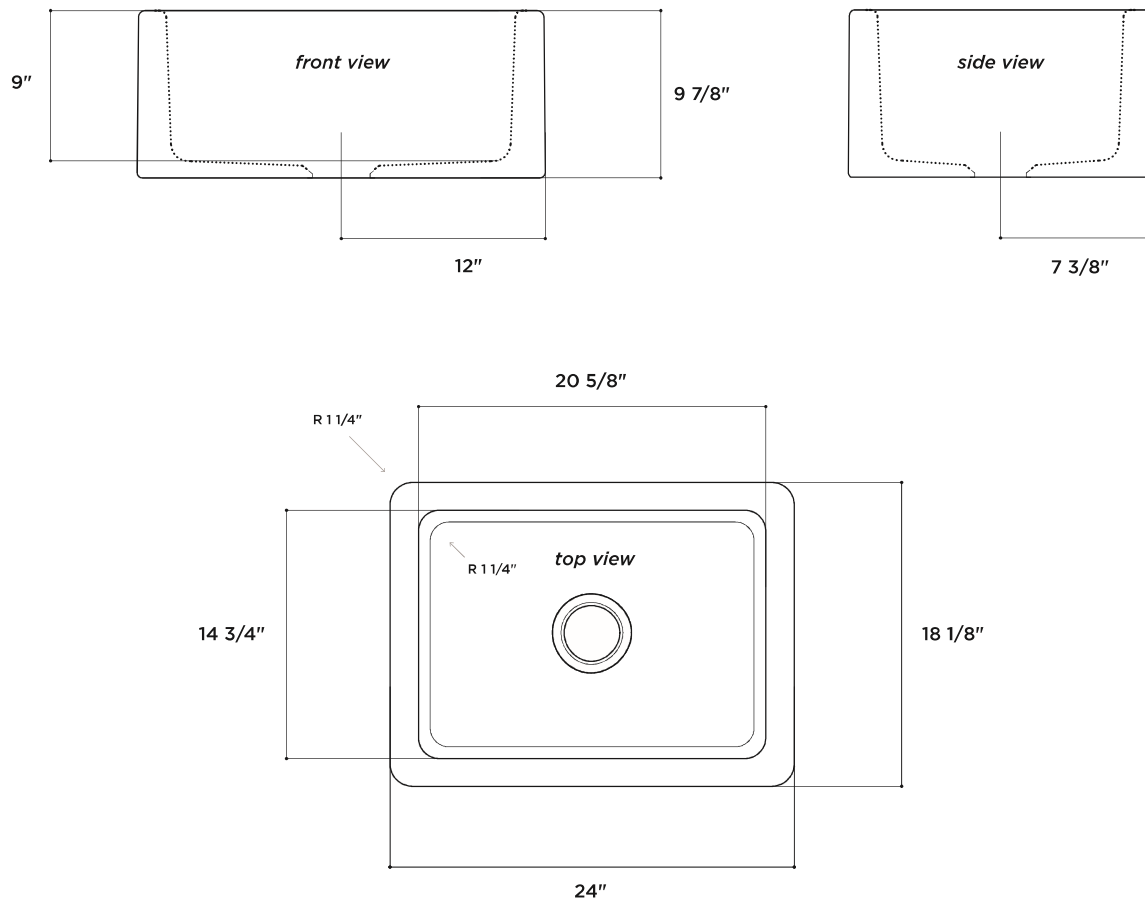

Fireclay Farmhouse Sink LNR2418W

PLEASE NOTE

Due to the nature of fireclay products, the given dimensions may vary. We recommend that the cabinet maker wait until the sink is on hand before making any cabinetry or counter tops. While Latoscana endeavors to provide accurate information, all dimensions are nominal, cannot be guaranteed, and are subject to change.