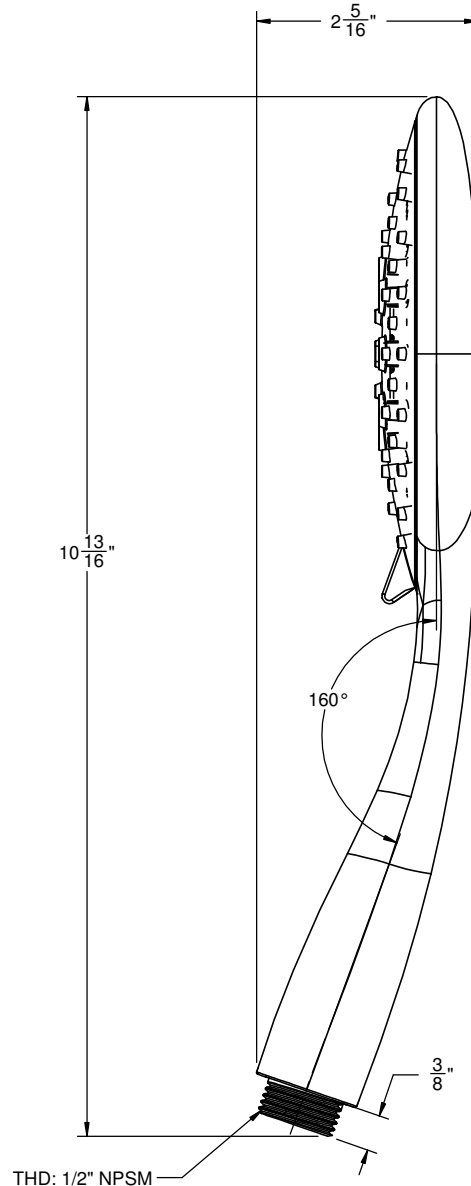

## 5-3/8" MULTI-FUNCTION TRANSITIONAL HANDSHOWER

### Features

- 1/2" MIP inlet
- Air induction technology
- 3 function handshower: rain, air, & massage
- Self cleaning rubber jets
- ABS body
- 5-3/8" diameter, gray face
- Replace .FR with desired max flow rate:  
     HS-563.25 for 2.5 gpm  
     HS-563.20 for 2.0 gpm  
     HS-563.18 for 1.8 gpm

SPECIFICATIONS SUBJECT TO CHANGE WITHOUT NOTICE

ALL DIMENSIONS SHOWN TO NEAREST 1/16"