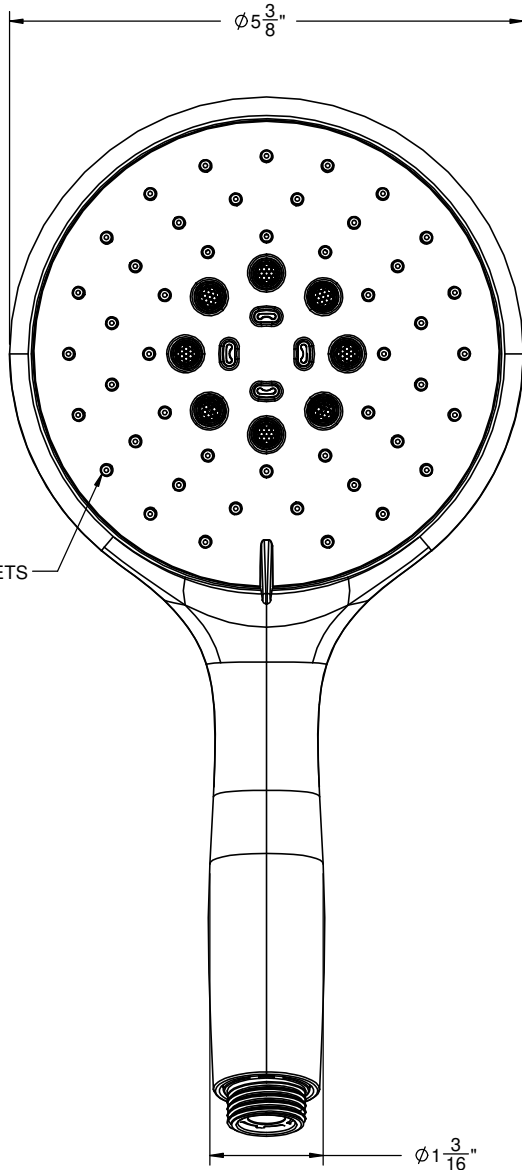

## 5-3/8" MULTI-FUNCTION TRANSITIONAL HANDSHOWER

### Features

- 1/2" MIP inlet
- Air induction technology
- 3 function handshower: rain, air, & massage
- Self cleaning rubber jets
- ABS body
- 5-3/8" diameter, gray face
- Replace .FR with desired max flow rate:  
     HS-563.25 for 2.5 gpm  
     HS-563.20 for 2.0 gpm  
     HS-563.18 for 1.8 gpm

SPECIFICATIONS SUBJECT TO CHANGE WITHOUT NOTICE

ALL DIMENSIONS SHOWN TO NEAREST 1/16"