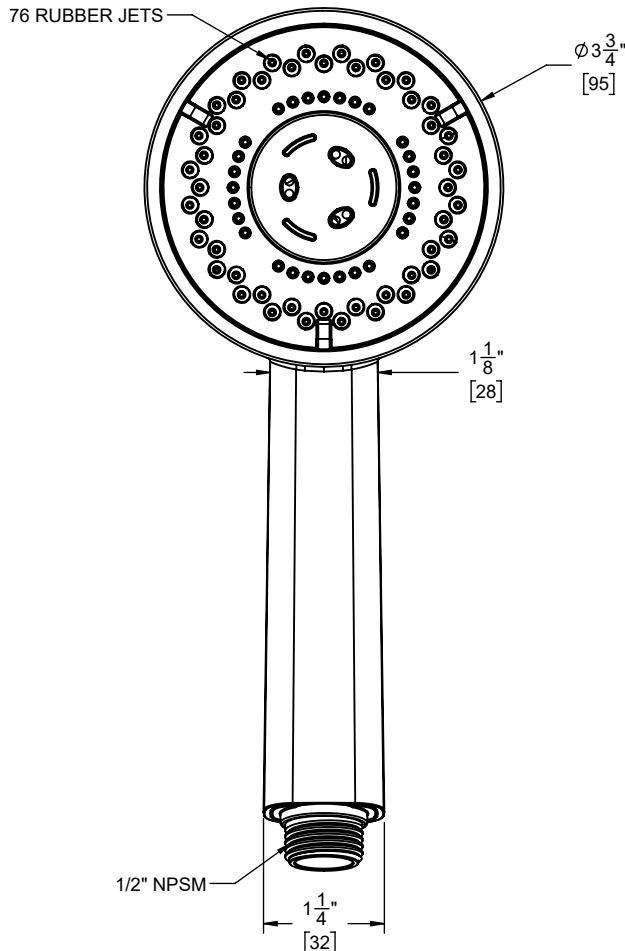

California Faucets®

StyleFlow™ IKO

3-3/4" MULTI-FUNCTION CONTEMPORARY

Features

- 1/2" MIP inlet
- Swiss shower technology™
- 3 functions: rain, hard rain, & booster massage
- Self-cleaning rubber jets
- ABS body
- 3-3/4" diameter, gray face
- Replace .FR with desired max flow rate:
 HS-403.25 for 2.5 gpm
 HS-403.20 for 2.0 gpm
 HS-403.18 for 1.8 gpm
- Over 28 finishes including 13 PVD finishes

Codes/Standards Applicable

Product meets or exceeds the following:

- ASME A112.18.1/CSA B125.1
- CEC (1.8 gpm)
- DOE (1.8, 2.0, & 2.5 gpm)
- Commonwealth of MA
- EPA WaterSense (2.0 gpm)

HS-403.25
HS-403.20
HS-403.18

SPECIFICATIONS SUBJECT TO CHANGE WITHOUT NOTICE

ALL DIMENSIONS SHOWN TO NEAREST 1/16"
[ALL DIMENSIONS SHOWN TO NEAREST 1MM]