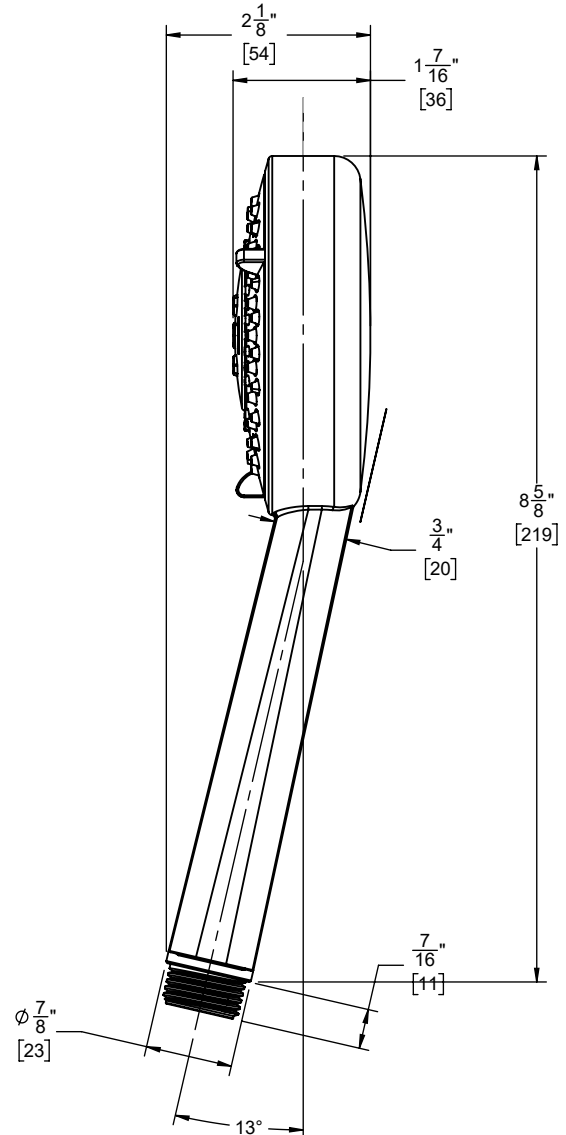

California Faucets®

StyleFlow™ IKO

3-3/4" MULTI-FUNCTION CONTEMPORARY

Features

- 1/2" MIP inlet
- Swiss shower technology™
- 3 functions: rain, hard rain, & booster massage
- Self-cleaning rubber jets
- ABS body
- 3-3/4" diameter, gray face
- Replace .FR with desired max flow rate:
 HS-403.25 for 2.5 gpm
 HS-403.20 for 2.0 gpm
 HS-403.18 for 1.8 gpm
- Over 28 finishes including 13 PVD finishes

Codes/Standards Applicable

Product meets or exceeds the following:

- ASME A112.18.1/CSA B125.1
- CEC (1.8 gpm)
- DOE (1.8, 2.0, & 2.5 gpm)
- Commonwealth of MA
- EPA WaterSense (2.0 gpm)

HS-403.25
HS-403.20
HS-403.18

SPECIFICATIONS SUBJECT TO CHANGE WITHOUT NOTICE

ALL DIMENSIONS SHOWN TO NEAREST 1/16"
[ALL DIMENSIONS SHOWN TO NEAREST 1MM]