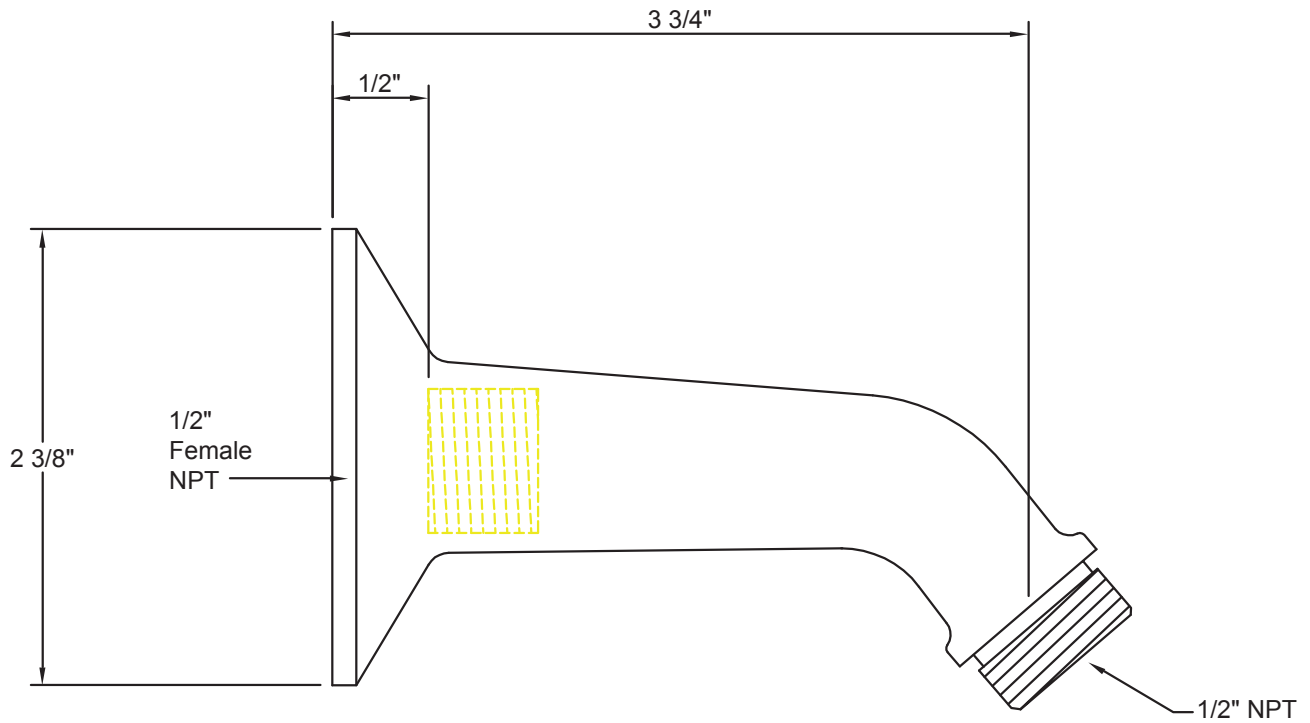

A Division of
California Faucets

Decorative Trim for Bath & Kitchen
info@calfaucets.com
www.calfaucets.com

5231 Argosy Drive
Huntington Beach, CA 92649

Tel: 714-891-7797
Fax: 714-891-2478
Toll Free: 800-822-8855

Fixture:

SH-01

Revision date: April 1, 2005

Date: October 1, 2004

Scale: None

Drawn by: William Linares
william@calfaucets.com

Technical Supervisor: Joe Mainberger