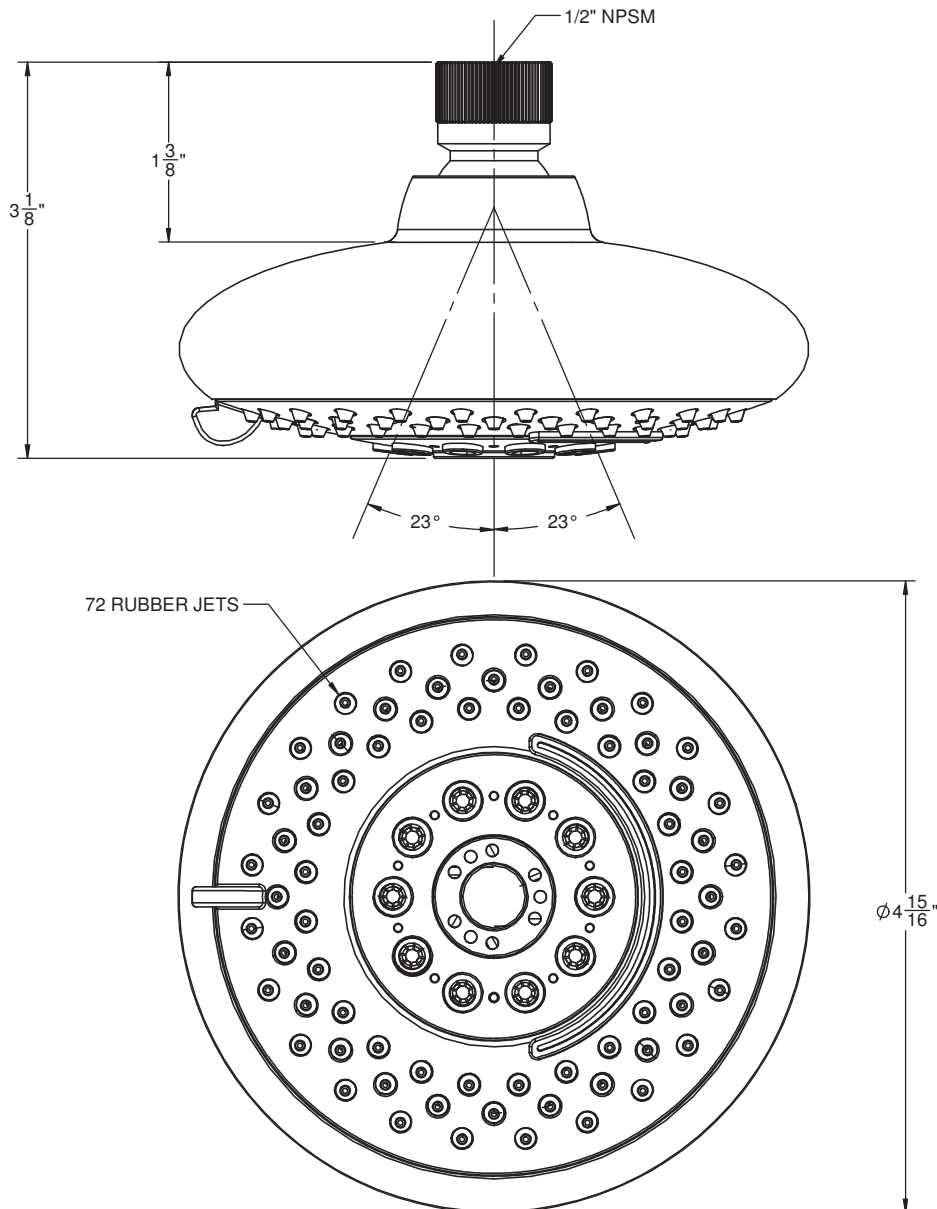

California Faucets®

StyleFlow™ GEO

5" MULTI-FUNCTION TRANSITIONAL

Features

- 1/2" FIP inlet
- Swiss shower technology™
- 4 functions: rain, air, booster massage & blade
- Self-cleaning rubber jets
- Solid brass pivot ball, ABS body
- 4-15/16" diameter, gray face
- Replace .FR with desired max flow rate:
SH-514.25 for 2.5 gpm
SH-514.20 for 2.0 gpm
SH-514.18 for 1.8 gpm

Codes/Standards Applicable

Meets or exceeds the following at date of manufacture:

- ASME A112.18.1/CSA B125.1
- CEC (1.8 gpm)
- DOE (2.5, 2.0, & 1.8 gpm)
- Commonwealth of MA
- EPA WaterSense (2.0 gpm)

SH-514.25
SH-514.20
SH-514.18

Fixture:

SH-01

Revision date: April 1, 2005

Date: October 1, 2004

Scale: None

Drawn by: William Linares
william@calfaucets.com

Technical Supervisor: Joe Mainberger