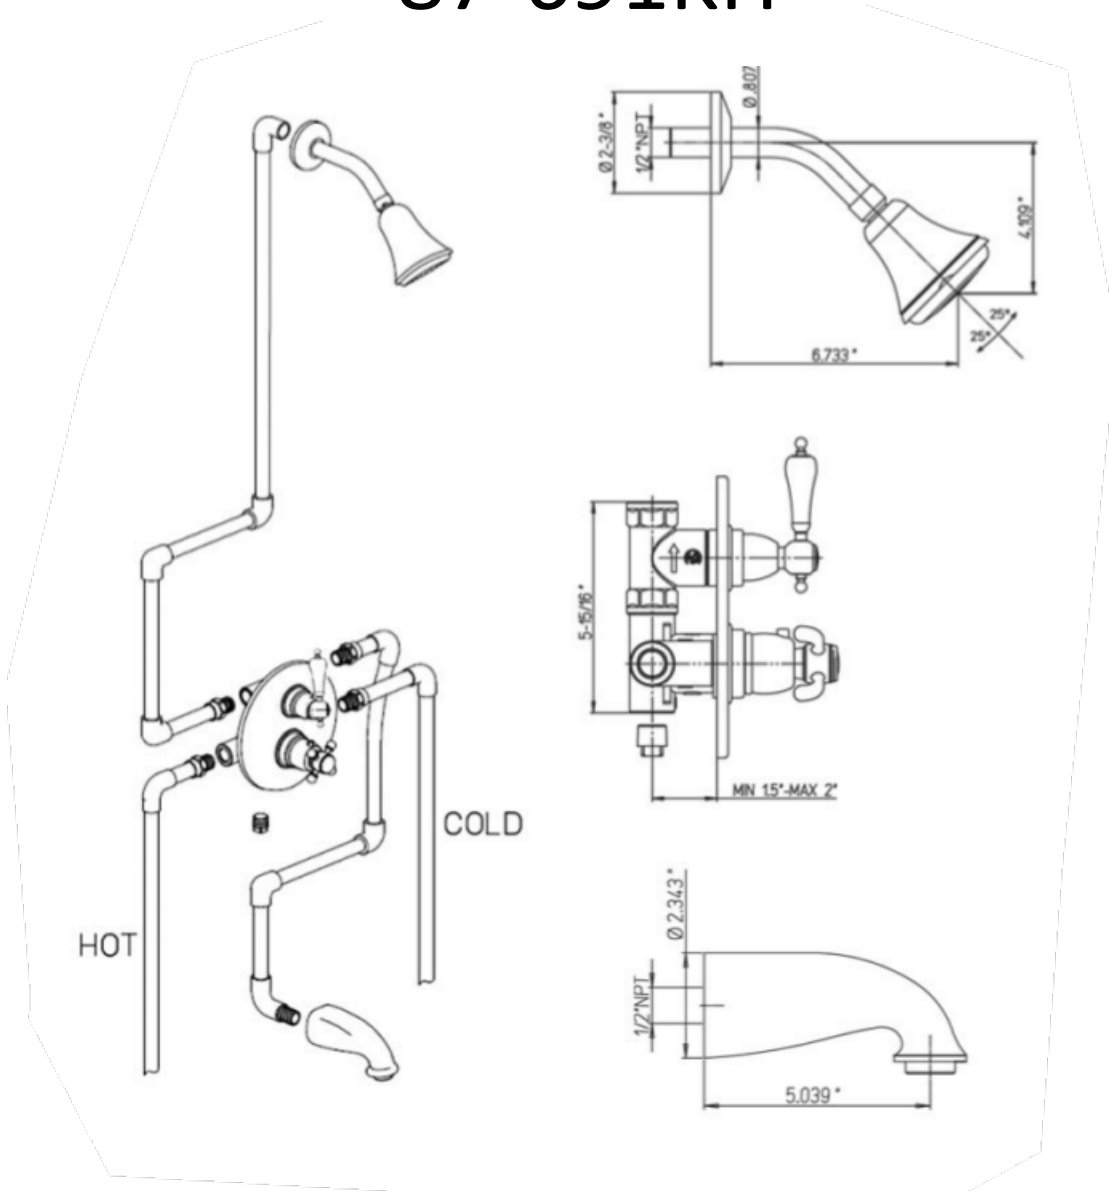

87-691KIT

Ornellaia thermostatic valve with 2-way
diverter volume control
3-function shower head with arm and a flange
Rough included.

Ornellaia Series

87-691KIT

Traditional Styling

STANDARDS

- Compliant with ASME A112.18.1-B125.1
- Compliant with AB1953
- Compliant with ANSI NSF61 – Annex G
- Certified by CSA International
- Compliant with ANSI A117.1

Finishes	87CR691KIT	87PW691KIT	87TU691KIT
Polished Chrome	X		
Brushed Nickel		X	
Tuscan Bronze			X

Features	87CR691KIT	87PW691KIT	87TU691KIT
Solid Brass Construction	X	X	X
Meets NSF61/9 Annex G Lead Requirements	X	X	X
ADA Compliant	X	X	X
Step-By-Step Installation Instructions	X	X	X
Limited Lifetime Warranty	X	X	X
2.0 GPM	X	X	X