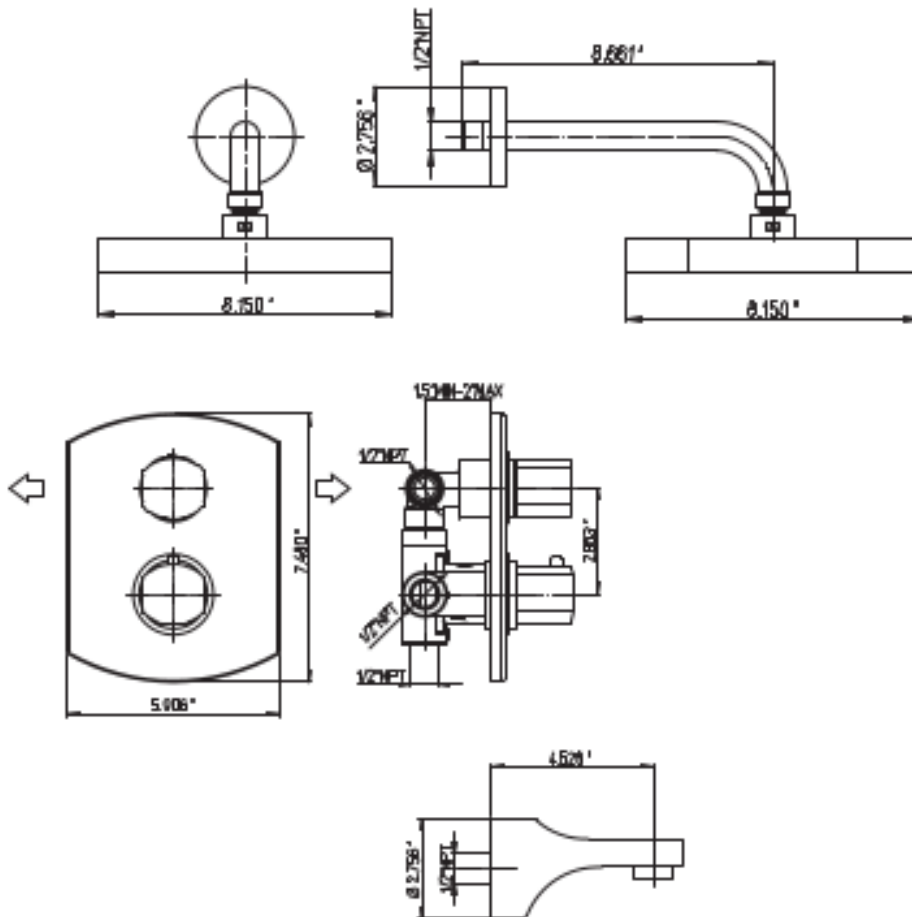

# 86-691KIT

Novello thermostatic valve with  
2-way diverter volume control  
8" rain shower head with 12"  
arm