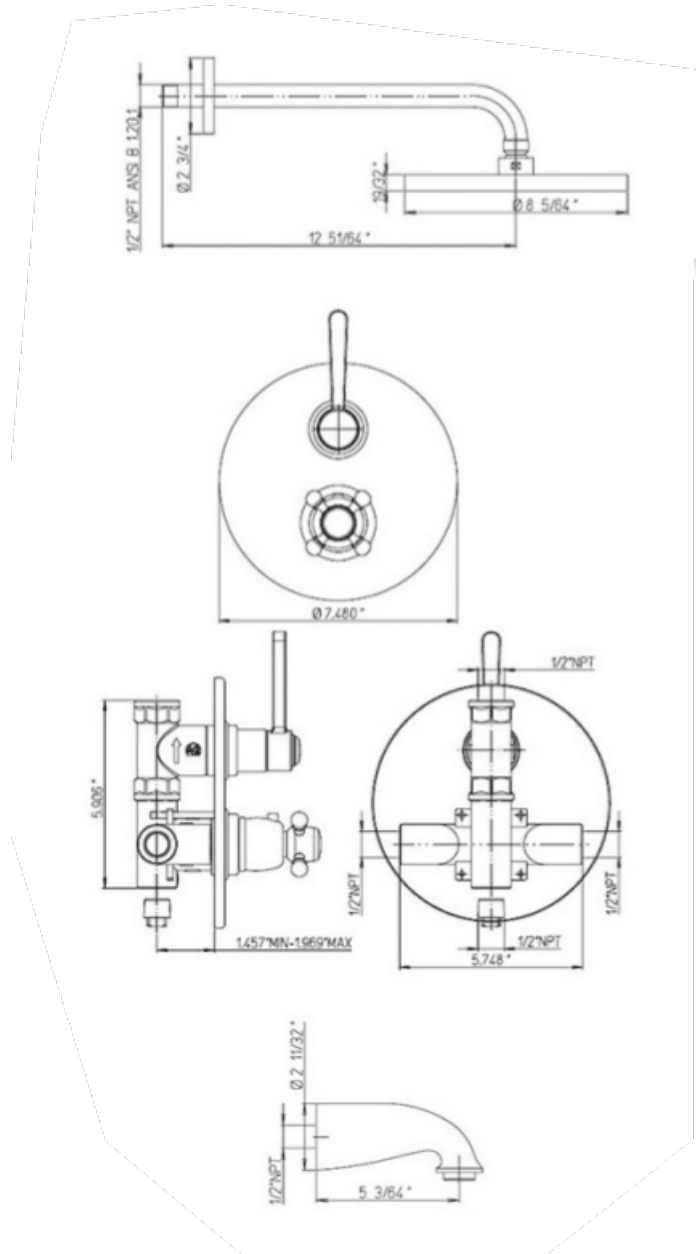

88-691KIT

Firenze thermostatic valve with 2-way
diverter volume control
8" rain shower head with 12" arm
Rough included.

Firenze Series

88-691KIT

Transitional Styling

STANDARDS

- Compliant with ASME A112.18.1-B125.1
- Compliant with AB1953
- Compliant with ANSI NSF61 – Annex G
- Certified by CSA International
- Compliant with ANSI A117.1

Finishes

	88CR691KIT	88PW691KIT
Polished Chrome	X	
Brushed Nickel		X

Features

	88CR691KIT	88PW691KIT
Solid Brass Construction	X	X
Pressure Balance Valve	X	X
Independent Temperature Control	X	X
2-Way Diverter Valve With Progressive Volume Control	X	X
Step-By-Step Installation Instructions	X	X
Extra Bottom Exit To Add Extra Volume Control	X	X
8.82 GPM	X	X