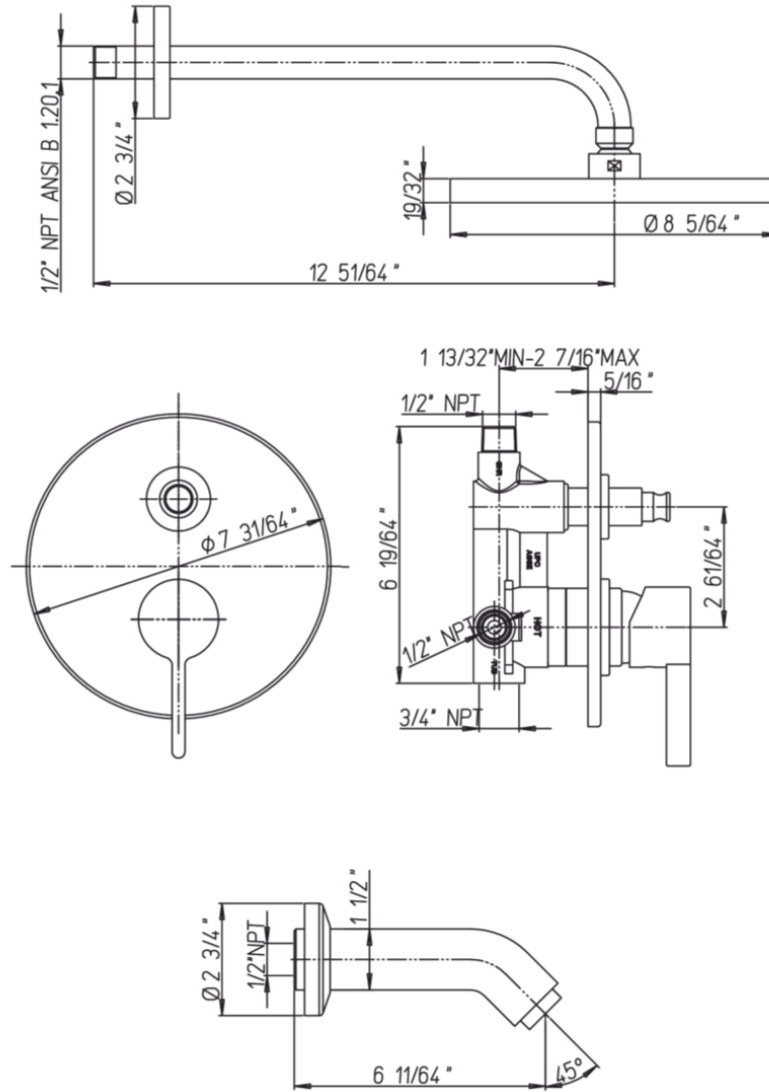

85-797

Elix pressure balance valve tub
and shower set
Rough Included.

Elix Series

85-797

Shower Set, Contemporary Styling

STANDARDS

- Compliant with ASME A112.18.1-B125.1
- Compliant with AB1953
- Compliant with ANSI NSF61 – Annex G
- Certified by CSA International
- Compliant with ANSI A117.1

Finishes

	85CR797	85PW797
Polished Chrome	X	
Brushed Nickel		X

Features

	85CR797	85PW797
Solid Brass Construction	X	X
Pressure Balance Valve	X	X
Complies with ASSE 1016 Standard	X	X
ADA Compliant	X	X
Step-By-Step Installation Instructions	X	X
Mechanical Diverter	X	X
Bath GPM: 4.33-4.94; Shower GPM: 3.64-4.17	X	X