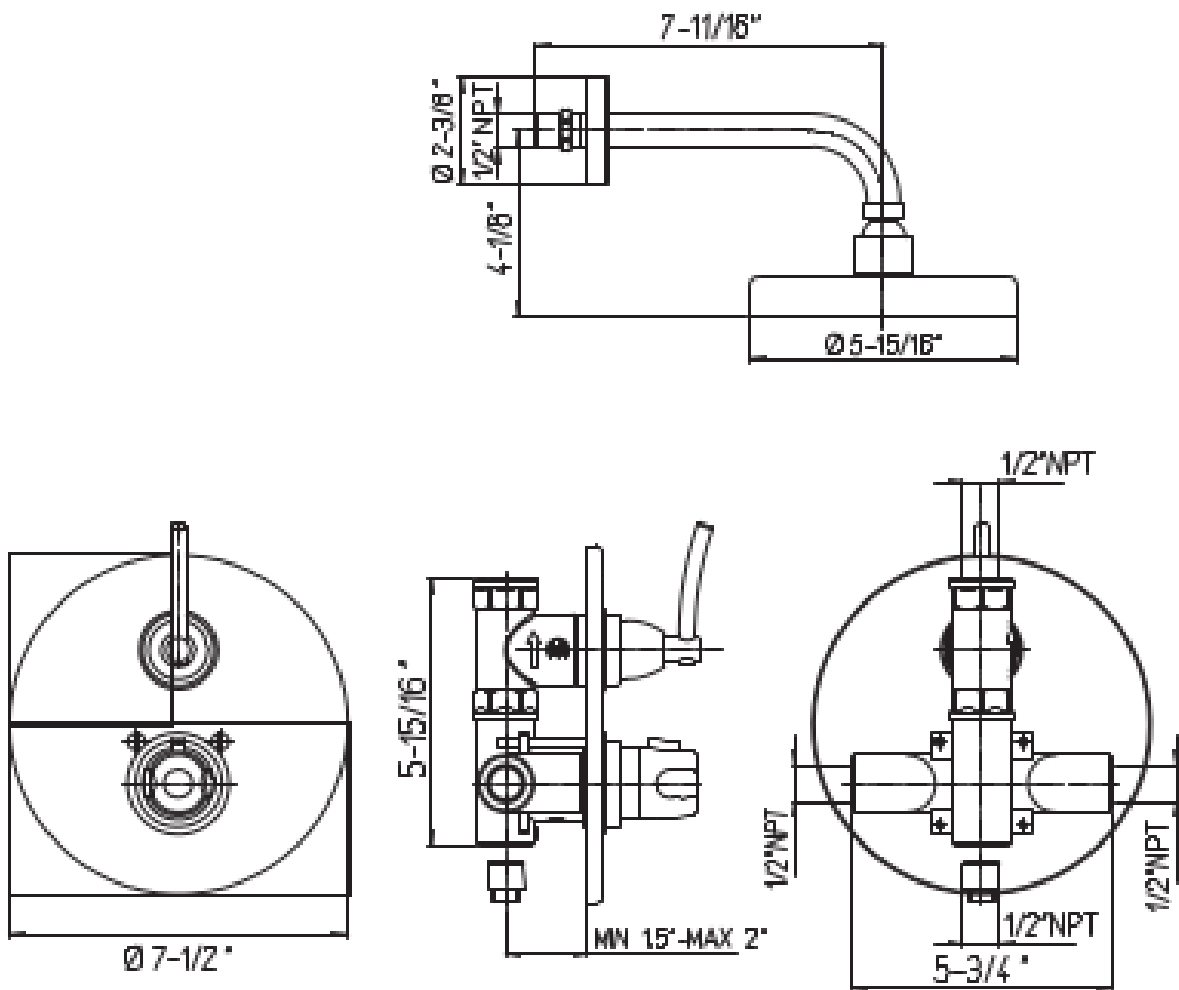

# 81-690KIT

Morellino thermostatic valve with  $\frac{3}{4}$ " ceramic disk volume control  
 8" rain shower head with 12" arm  
 $\frac{1}{2}$ " inlet connections  
 Rough included.