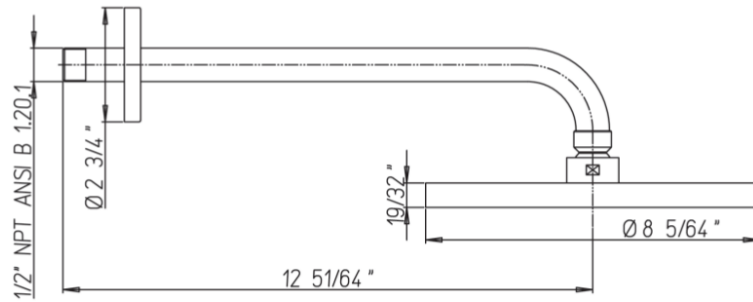

85-697

Elix pressure balance valve
shower set
Rough Included.

SPECIFICATION SUBMITTAL

Elix Series

85-697

Shower Set, Contemporary Styling

STANDARDS

- Compliant with ASME A112.18.1-B125.1
- Compliant with AB1953
- Compliant with ANSI NSF61 – Annex G
- Certified by CSA International
- Compliant with ANSI A117.1

Finishes

	85CR697	85PW697
Polished Chrome	X	
Brushed Nickel		X

Features

	85CR697	85PW697
Solid Brass Construction	X	X
Pressure Balance Valve	X	X
Meets NSF 61/9 Annex G Lead Requirements	X	X
ADA Compliant	X	X
Step-By-Step Installation Instructions	X	X
Limited Lifetime Warranty	X	X
4.54-5.23 GPM	X	X