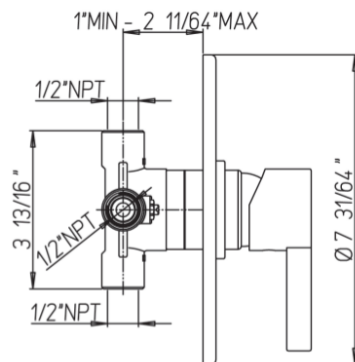

85-697

Elix pressure balance valve
shower set
Rough Included.

SPECIFICATION SUBMITTAL

Elix Series

85-697

Shower Set, Contemporary Styling

STANDARDS

- Compliant with ASME A112.18.1-B125.1
- Compliant with AB1953
- Compliant with ANSI NSF61 – Annex G
- Certified by CSA International
- Compliant with ANSI A117.1

Finishes

	85CR697	85PW697
Polished Chrome	X	
Brushed Nickel		X

Features

	85CR697	85PW697
Solid Brass Construction	X	X
Pressure Balance Valve	X	X
Meets NSF 61/9 Annex G Lead Requirements	X	X
ADA Compliant	X	X
Step-By-Step Installation Instructions	X	X
Limited Lifetime Warranty	X	X
4.54-5.23 GPM	X	X