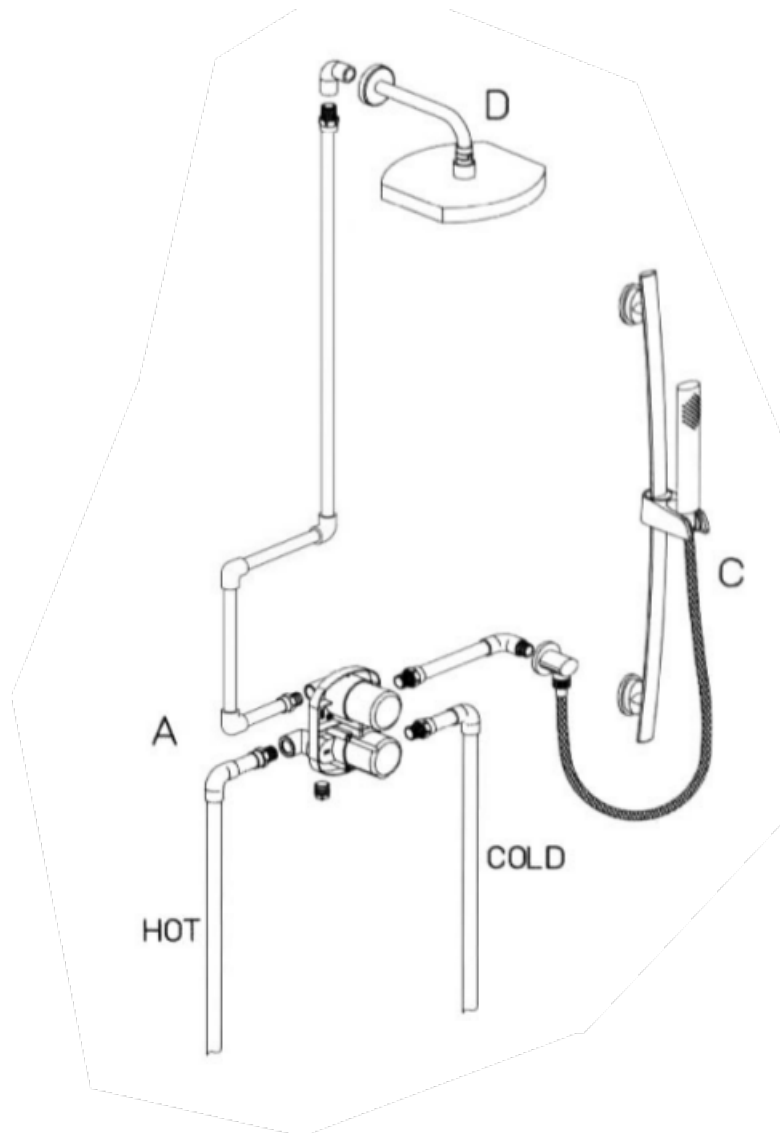

# 73-791

Morgana thermostatic valve  
with 2-way diverter volume  
control  
8" rain shower head with 12"  
arm  
Slide bar kit  
Rough included.