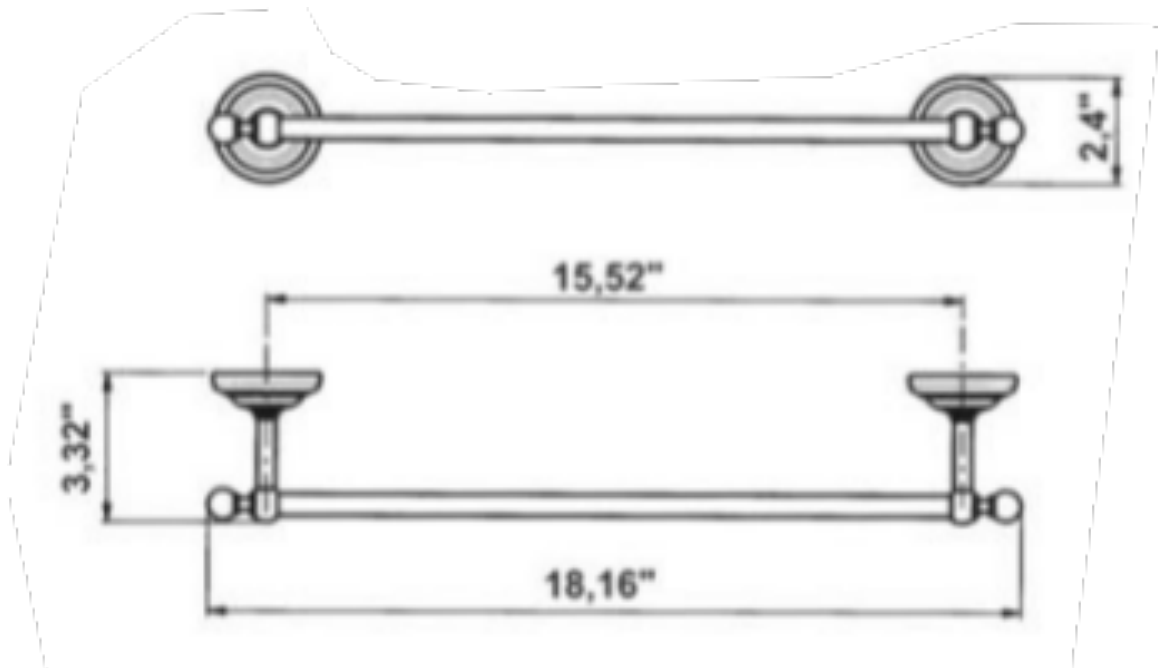

EN03-18

England 18" Towel Bar

Bath / Accessories

EN03-18

England 18" Towel Bar

STANDARDS

- Compliant with ASME A112.18.1-B125.1
- Compliant with AB1953
- Compliant with ANSI NSF61 – Annex G
- Certified by CSA International
- Compliant with ANSI A117.1

Finishes

	ENCR03-18	ENPW03-18	ENTU03-18
Polished Chrome	X		
Brushed Nickel		X	
Tuscan Bronze			X

Features

	ENCR03-18	ENPW03-18	ENTU03-18
Solid Brass Construction	X	X	X
Step-By-Step Installation Instructions	X	X	X