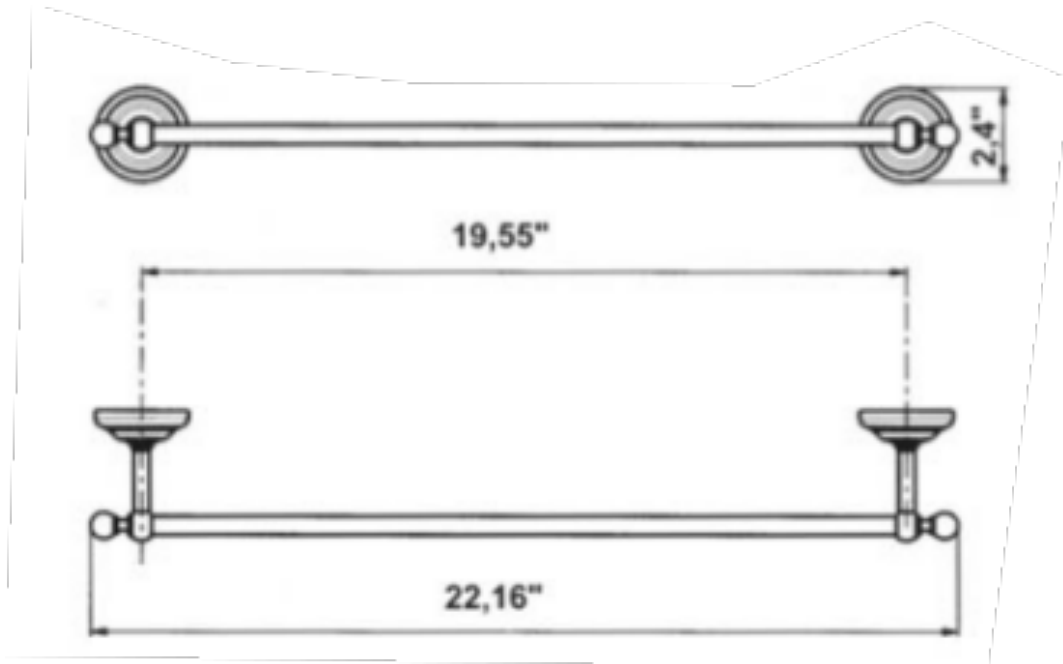

EN03-24

England 24" Towel Bar

Bath / Accessories

EN03-24

England 24" Towel Bar

STANDARDS

- Compliant with ASME A112.18.1-B125.1
- Compliant with AB1953
- Compliant with ANSI NSF61 – Annex G
- Certified by CSA International
- Compliant with ANSI A117.1

Finishes

	ENCR03-24	ENPW03-24	ENTU03-24
Polished Chrome	X		
Brushed Nickel		X	
Tuscan Bronze			X

Features

	ENCR03-24	ENPW03-24	ENTU03-24
Solid Brass Construction	X	X	X
Step-By-Step Installation Instructions	X	X	X