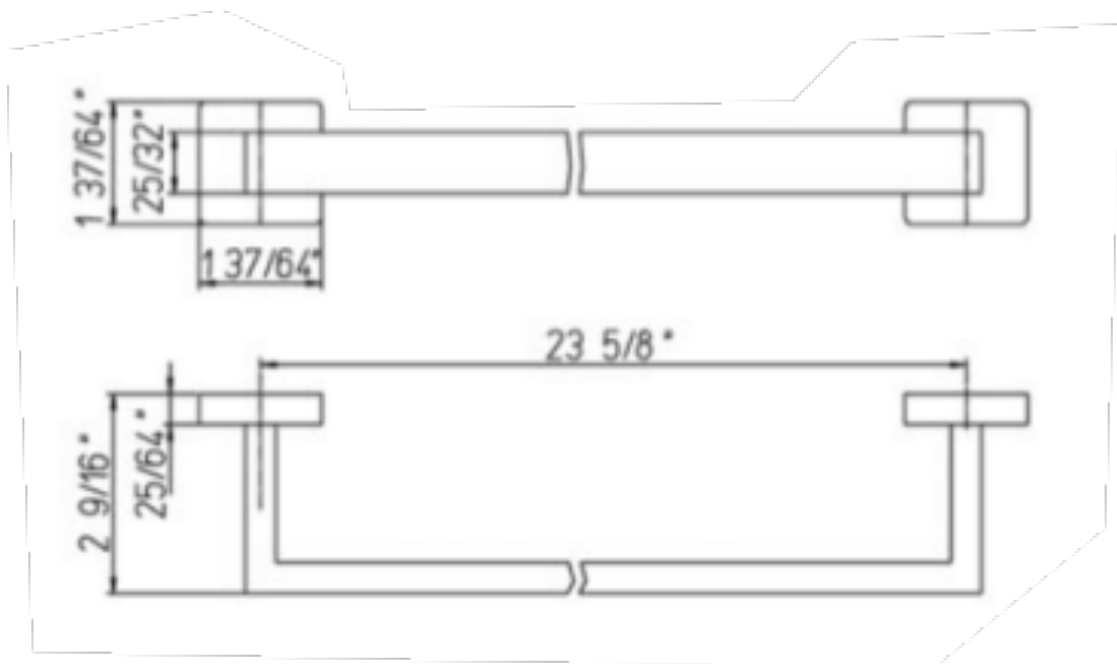

SQ03-24

Square 24" Towel Bar

Bath / Accessories

SQ03-24

Square 24" Towel Bar

STANDARDS

- Compliant with ASME A112.18.1-B125.1
- Compliant with AB1953
- Compliant with ANSI NSF61 – Annex G
- Certified by CSA International
- Compliant with ANSI A117.1

Finishes

	SQCR03-24	SQPW03-24
Polished Chrome	X	
Brushed Nickel		X

Features

	SQCR03-24	SQPW03-24
Solid Brass Construction	X	X
Step-By-Step Installation Instructions	X	X